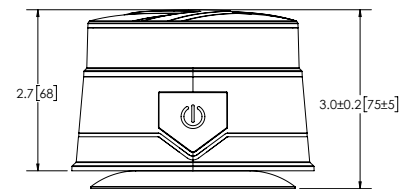

Models

PART NO.	MOUNT	LENS COLOR	LED COLOR
EB5200A	Magnet	■ A	■ A

Design Features

- 12-24 VDC, 0.8 Amps
- 7 flash patterns
- Plug-n-play out of the box, no wiring needed
- Remote for on/off and flash pattern control
- Cigarette charging cable
- Over 6 hours of active use