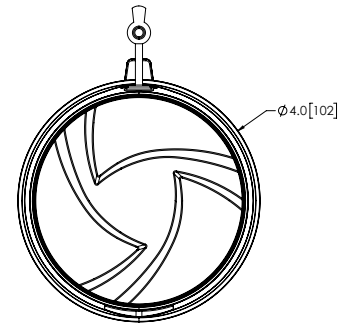

# BEACONS

beacon only

### Wireless Rechargeable Beacon

ECCO's EB5200A wireless rechargeable LED beacon is a non-permanent warning light solution for any work truck, utility truck or any other commercial vehicle application that's ready to use right out of the box. This durable battery-powered beacon mounts to the roof of the vehicle in seconds with a sturdy vacuum-magnet mount and can quickly be removed when it's not in use. Rubber housing on the bottom of the beacon protects the vehicle's paint from damage or scratching when mounting or removing. The EB5200 LED beacon features a wireless remote to turn the beacon on/off and to cycle through seven flash patterns and comes with a cigarette-plug charging cable.

#### Models

PART NO.	MOUNT	LENS COLOR	LED COLOR
EB5200A	Magnet	<span style="color: orange;">■</span> A	<span style="color: orange;">■</span> A

#### Design Features

- 12-24 VDC, 0.8 Amps
- 7 flash patterns
- Plug-n-play out of the box, no wiring needed
- Remote for on/off and flash pattern control
- Cigarette charging cable
- Over 6 hours of active use