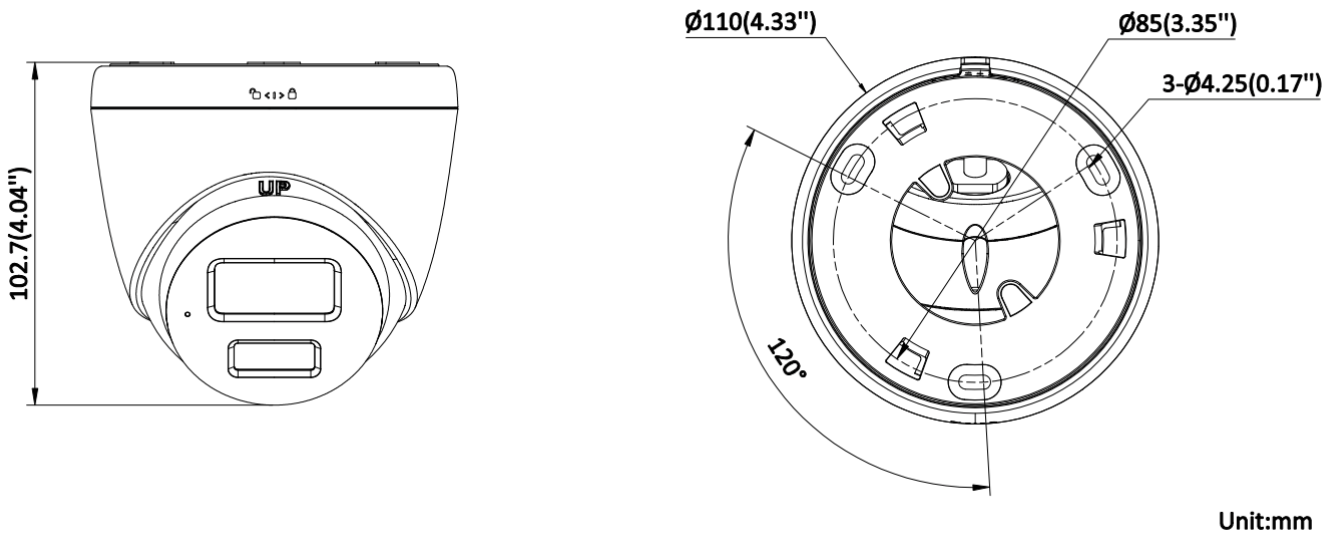

Specification	Description
General	
Power	12 VDC ± 25%, max. 6.8 W
Material	Main body: Metal; Enclosure: Plastic
Dimension	Ø 110 mm × 102.7 mm (Ø 4.33" × 4.04")
Weight	Approx. 375 g (0.81 lb.)
Operating Condition	-40 °C to 60 °C (-40 °F to 140 °F). Humidity 90% or less (non-condensing)
Communication	HIKVISION-C
Language	English
Approval	
Protection	IP67

DIMENSION

ACCESSORY

DS-1272ZJ-110-TRS Wall mount	DS-1275ZJ-SUS Vertical pole mount	DS-1276ZJ-SUS Corner mount	DS-1280ZJ-S Junction box	DS-1281ZJ-S Inclined ceiling mount