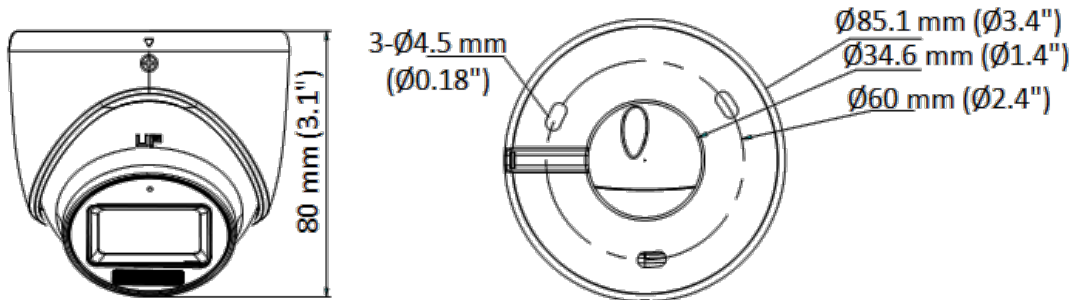

E3K-TURBO-DLX

3K Dual Light Audio Fixed Turret Camera

▪ Specification

Camera	
Image Sensor	3K CMOS
Max. Resolution	2960 (H) × 1665 (V)
Min. Illumination	0.01 Lux @ (F2.0, AGC ON), 0 Lux with IR
Shutter Time	PAL: 1/25 s to 1/50,000 s; NTSC: 1/30 s to 1/50,000 s
Day & Night	ICR
Angle Adjustment	Pan: 0 to 360°, Tilt: 0 to 75°, Rotation: 0 to 360°
Signal System	PAL/NTSC
Lens	
Lens Type	2.8 mm and 3.6 mm fixed focal lens
Focal Length & FOV	2.8 mm, horizontal FOV: 104.9°, vertical FOV: 67.3°, diagonal FOV: 129.8° 3.6 mm, horizontal FOV: 81.3°, vertical FOV: 50.7°, diagonal FOV: 102.4°
Lens Mount	M12
Illuminator	
Supplement Light Type	White Light,IR
Supplement Light Range	IR : Up to 30 m White Light : Up to 20 m
Image	
Image Settings	Brightness, Sharpness, Smart IR
Frame Rate	TVI: 3K@20 fps, 4 MP@25 fps/30 fps, 1080p@25 fps/30 fps AHD: 5 MP@20 fps, 4 MP@25 fps/30 fps CVI: 4 MP@25 fps/30 fps CVBS: PAL/NTSC
Day/Night Mode	Auto/Color/BW (Black and White)
Wide Dynamic Range (WDR)	Digital WDR
Image Enhancement	DWDR/BLC/HLC/Global
White Balance	Auto/Manual
AGC	Yes
Interface	
Video Output	Switchable TVI/AHD/CVI/CVBS
Built-in Microphone	Yes
General	
Material	Metal
Dimension	80 mm × Ø85.1 mm (3.1" × Ø3.4")
Weight	Approx. 300 g (0.66 lb.)
Operating Condition	-40 °C to 60 °C (-40 °F to 140 °F), humidity: 90% or less (non-condensation)
Communication	HIKVISION-C
Language	English
Power Supply	12 VDC ± 25% *You are recommended to use one power adapter to supply the power for one camera.
Consumption	Max. 2.9 W
Approval	
Protection	IP67