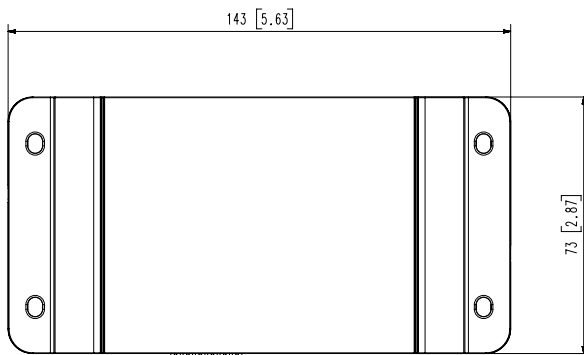

A2

1	SPM-4210	'20.11.13
No.	MODEL NAME	DATE
UNIT : mm	SCALE : 1/1	© Hanwha Techwin