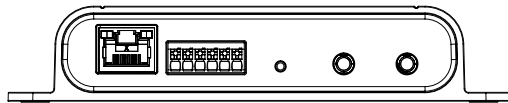

A2

1	SPM-4210	'20.11.13
No.	MODEL NAME	DATE
UNIT : mm	SCALE : 1/1	© Hanwha Techwin