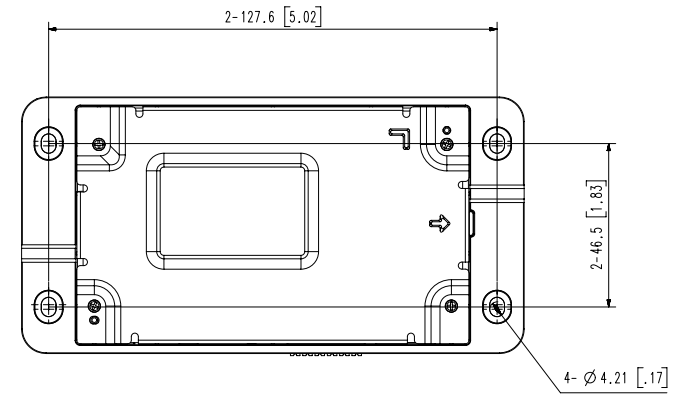

## Key Features

- Alarm/Audio I/O Box for PTZ PLUS cameras
- 1 RJ45 port
- 4 Selectable I/O ports
- 2 Audio I/O port (1 each)
- Power : PoE only / Consumption: Max 4.5W
- Dimensions : 143mm x 73mm x 27.3mm (5.63" x 2.87" x 1.07")
- Weight : 171g (0.38lb)
- Color : White

XNP-6400

XNP-9300RW

<b>Operational</b>	
Alarm I/O	Configurable 4 Ports 12 V DC output, max load 50 mA
Audio In	Selectable(mic in/line in)
Audio Out	Line out, Max.output level: 1Vrms
<b>Network</b>	
Ethernet	RJ-45(10/100BASE-T)
Audio Compression	G.711 u-law /G.726 Selectable G.726(ADPCM) 8KHz, G.711 8KHz G.726: 16Kbps, 24Kbps, 32Kbps, 40Kbps AAC-LC: 48Kbps at 16KHz
Protocol	IPv4, IPv6, TCP/IP, UDP/IP, RTP(UDP), RTP(TCP), RTCP,RTSP, NTP, HTTP, HTTPS, SSL/TLS, DHCP, ICMP, ARP, DNS, LLDP
Security	HTTPS(SSL) Login Authentication Digest Login Authentication IP Address Filtering User access log 802.1X Authentication(EAP-TLS, EAP-LEAP) Device Certificate(Hanwha Techwin Root CA)
Application Programming Interface	SUNAPI(HTTP API)
<b>General</b>	
Webpage Language	English, Korean, Chinese, French, Italian, Spanish, German, Japanese, Russian, Swedish, Portuguese, Czech, Polish, Turkish, Dutch, Hungarian, Greek
Web Viewer	Support
Memory	4GB RAM, Flash 256MB
<b>Environmental &amp; Electrical</b>	
Operating Temperature / Humidity	-40°C~+60°C(-40°F ~ +140°F) / Less than 95% RH(Non-condensing) Start up should be done at above -30°C
Storage Temperature / Humidity	-50°C~+60°C (-58°F~+140°F) / Less than 95% RH(Non-condensing)
Input Voltage	PoE(IEEE802.3af, Class3)
Power Consumption	Max. 4.5W
<b>Mechanical</b>	
Color / Material	White
RAL Code	RAL9003
Product dimensions / weight	143mm x 73mm x 27.3mm / 171g

SCALE 2:1

A2

1	SPM-4210	'20.11.13
No.	MODEL NAME	DATE
UNIT : mm	SCALE : 1/1	© Hanwha Techwin