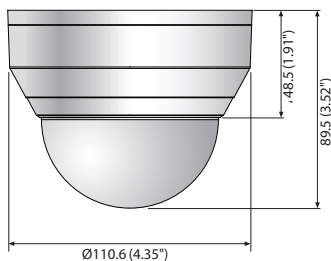

QND-8010R/8020R/8030R

5MP Network IR Dome Camera

QND-8010R

QND-8020R/8030R

Key Features

- Max. 5Megapixel (2592 x 1944) resolution
- 2.8mm/4mm/6mm fixed lens
- 0.15Lux (Color), 0Lux (B/W, IR LED on)
- Max. 30fps@5MP (H.265 / H.264)
- H.265, H.264, MJPEG codec support, Multiple streaming
- Day & Night, WDR (120dB)
- Tampering, Motion detection, Defocus detection
- Micro SD / SDHC / SDXC memory slot (Max. 128GB)
- Hallway view, WiseStream II support
- IR Viewable length 20m, PoE

Dimensions

Unit : mm (inch)

Accessories (Optional)

SBP-120WMW

SBP-300HMW7

SBP-300LMW

SBP-300CMW

SBP-300WMW1

	QND-8010R	QND-8020R	QND-8030R
Web Viewer	Supported OS : Windows 7, 8.1, 10, Mac OS X 10.10, 10.11, 10.12, 10.13, 10.14 Recommended Browser : Google Chrome Supported Browser : MS Explorer11, MS Edge, Mozilla Firefox (Windows 64bit only), Apple Safari (Mac OS X only)		
Memory	512MB RAM, 256MB Flash		
ENVIRONMENTAL			
Operating Temperature / Humidity	-10°C ~ +50°C (+14°F ~ +122°F) / Less than 90% RH		
Storage Temperature / Humidity	-30°C ~ +60°C (-22°F ~ +140°F) / Less than 90% RH		
ELECTRICAL			
Input Voltage	PoE (IEEE802.3af, Class3)		
Power Consumption	PoE : Max 7.5W, typical 5.8W	PoE : Max 6.8W, typical 5.0W	
MECHANICAL			
Color / Material	White / Plastic		
RAL Code	RAL9003		
Product dimensions / weight	Ø110.6 x 89.5mm (Ø4.35 x 3.52"), 360g (0.794 lb)		