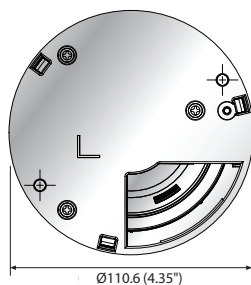

QND-8010R/8020R/8030R

5MP Network IR Dome Camera

QND-8010R

QND-8020R/8030R

Key Features

- Max. 5Megapixel (2592 x 1944) resolution
- 2.8mm/4mm/6mm fixed lens
- 0.15Lux (Color), 0Lux (B/W, IR LED on)
- Max. 30fps@5MP (H.265 / H.264)
- H.265, H.264, MJPEG codec support, Multiple streaming
- Day & Night, WDR (120dB)
- Tampering, Motion detection, Defocus detection
- Micro SD / SDHC / SDXC memory slot (Max. 128GB)
- Hallway view, WiseStream II support
- IR Viewable length 20m, PoE

Dimensions

Unit : mm (inch)

Accessories (Optional)

SBP-120WMW

SBP-300HMW7

SBP-300LMW

SBP-300CMW

SBP-300WMW1

	QND-8010R	QND-8020R	QND-8030R
Web Viewer	Supported OS : Windows 7, 8.1, 10, Mac OS X 10.10, 10.11, 10.12, 10.13, 10.14 Recommended Browser : Google Chrome Supported Browser : MS Explorer11, MS Edge, Mozilla Firefox (Windows 64bit only), Apple Safari (Mac OS X only)		
Memory	512MB RAM, 256MB Flash		
ENVIRONMENTAL			
Operating Temperature / Humidity	-10°C ~ +50°C (+14°F ~ +122°F) / Less than 90% RH		
Storage Temperature / Humidity	-30°C ~ +60°C (-22°F ~ +140°F) / Less than 90% RH		
ELECTRICAL			
Input Voltage	PoE (IEEE802.3af, Class3)		
Power Consumption	PoE : Max 7.5W, typical 5.8W	PoE : Max 6.8W, typical 5.0W	
MECHANICAL			
Color / Material	White / Plastic		
RAL Code	RAL9003		
Product dimensions / weight	Ø110.6 x 89.5mm (Ø4.35 x 3.52"), 360g (0.794 lb)		