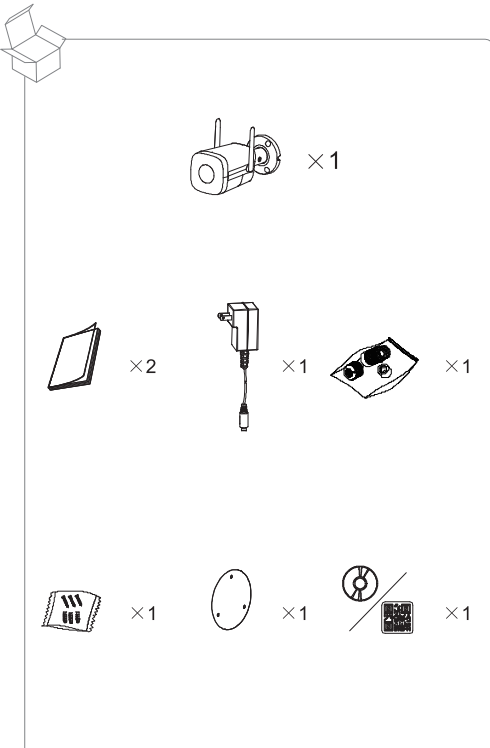

Bullet Network Camera

Installation Guide

V1.0.0

1   

1.1

PH1
0.6 N-m

1.2

RESET
Micro SD

2

3  

3.1

①
Ø5 mm

3.2

①

2

②