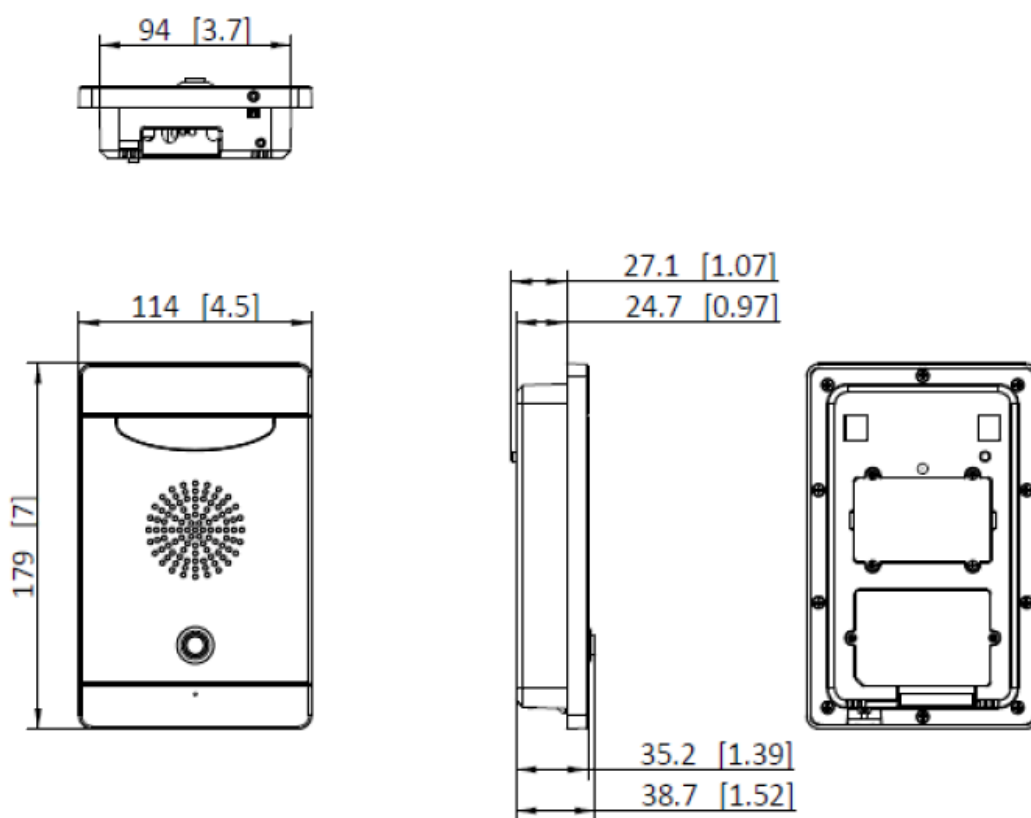

DS-PEA103-K1
Audio panic alarm box

- Supports quick alarm, two-way audio with the management center, and the center supports calling the front-end alarm box.
- Supports monitoring and broadcasting functions.
- External connection of alarm lights and sirens, and the alarm lights and sirens can be controlled independently.
- Supports device tampering alarm and noise alarm.
- Equipped with a surface mounting hanging plate to achieve surface mounting installation; supports a flush mounting hanging plate to achieve flush installation (optional).

▪ Specification

Hardware features	
SD card	Standard Micro SD Card Slot, Max. 256G
Tamper-Proof	Support
Audio	
Audio output	1-ch 3 W Build-in Loudspeaker 1-ch 3.5 mm Audio Interface for External Audio Output
Audio input	1-ch Built-in Omnidirectional Microphone Pickup Distance: 1 m 1-ch 3.5 mm Audio Interface for External Audio Input
Audio encoding/decoding standard	G.711U/PCM/ADPCM/AAC/OPUS
Audio compression code rate	16Kbps,64Kbps
Audio quality	Smart Noise Suppression
Electrical characteristics	
Power supply	12 VDC
Operation humidity	10% to 90%
Operation temperature	-25°C to 55°C
Power consumption	≤ 8W
General	
IK rate	IK08
IP rate	IP65
Installation method	Wall-mounted and Embedded-mounted
Dimension(WxHxD)	114 mm × 179mm × 41.1 mm
Application scenario	Outdoor
Shell material	Aluminium Alloy
Device management	
Alarm output	2
Alarm input	2

▪ Available Model

DS-PEA103-K1

▪ Dimension

See Far, Go Further

www.hikvision.com
support@hikvision.com