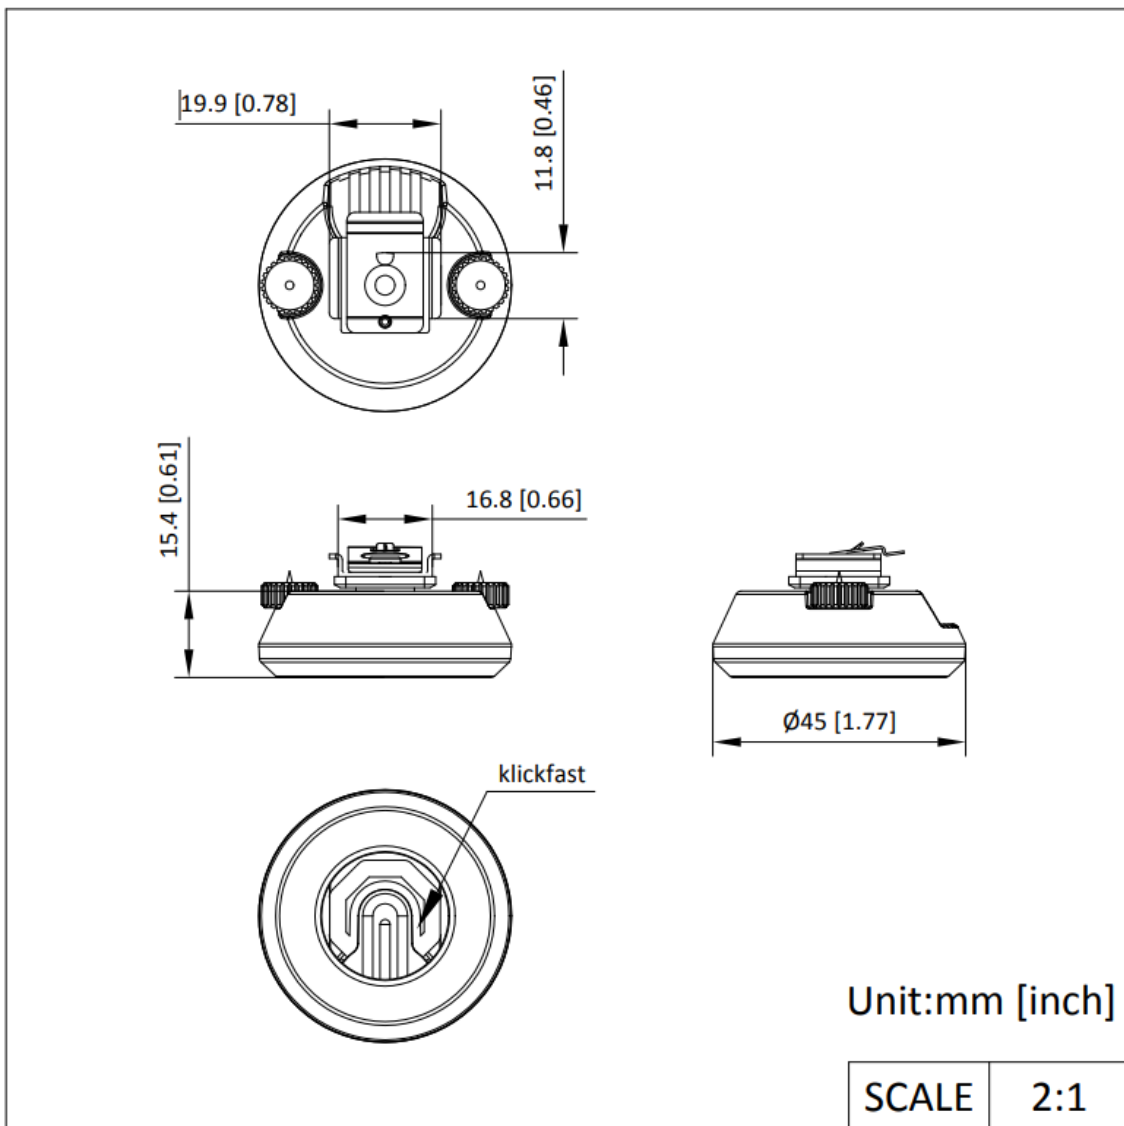

DS-MH1715
Body Camera 3-Wearable Clip

- Body material: Plastic
- Color: Black
- Self-weight: 23 g

▪ **Specification**

General	
Dimension	φ 45 mm (1.77"), 19.9 mm × 19.9 mm (0.78" × 0.78")
Weight	23 g (0.1 lb.)

▪ **Available Model**

DS-MH1715

▪ **Dimension**

▪ **Accessory**

DS-MH2311(C)

DS-MCW40B

DS-MCW407(A)

DS-MCW407(C)