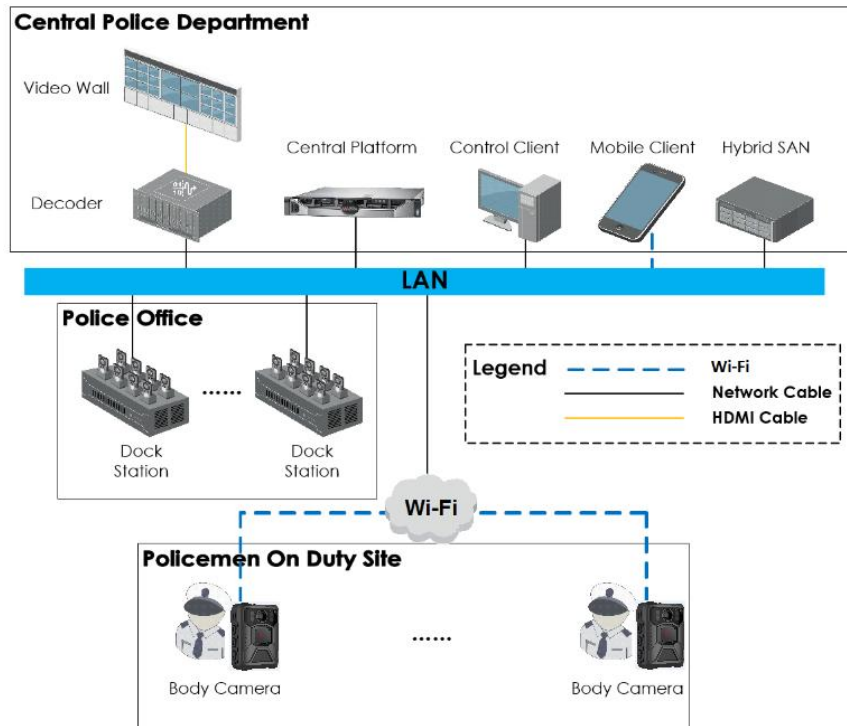

DS-MDS001(B) 8 Ports Desktop Dock Station

Dock station is designed for collecting data from body cameras. It provides you a simplified way to access and back up data.

- 1000 M dual network interface
- Collects data from multiple body cameras.
- Charges, uploads data, and cleans the storage space automatically.
- Prevents data loss via ANR (Automatic Network Replenishment).
- Cyclic covering: Files will be covered automatically according to the storage timeline when there is no enough space.
- Reads time, date, product No., etc. of the body camera automatically.
- Plays videos, audios, and images.
- Log management.

▪ Specification

Storage	
HDD	Up to 4 disk(s) (Max. 8 TB for each disk) and default 2 TB
RAM	1 GB
Network	
Protocol	HTTPS, FTP, NTP, SADP, ISAPI
Interface	
Indicator	Power indicator,Hard disk indicator,Network indicator,8 indicator(s) for charging/working/recording/exception
Button	Power
General Interface	1 × USB 3.0,2 × USB 2.0,HDMI
Body Camera Access Number	Up to 8 body camera(s)
Base Paramaters	5 VDC, 1.5 A for each channel, rate ≥ 8 MB/s
General	
Operating System	Linux
Power	100 to 240 VAC, max. 250 W
Operating Condition	-10 °C to 55 °C (-14 °F to 131 °F). Humidity 95% or less (non-condensing)
Dimensions	400 mm × 300 mm × 124 mm (15.75" × 11.81" × 4.88")
Weight	7.1 kg (15.65 lb.)
Installation Method	Desk-mounted
Client	HikCentral Pro,HikCentral Master
Web Browser	Plug-in required live view: IE 10+, Plug-in free live view: Chrome 57.0+, Firefox 52.0+
Speaker	1 build-in speaker
Approval	
EMC	CE-EMC: EN 55032: 2015,EN 61000-3-3: 2013,EN 50130-4: 2011 +A1: 2014,EN 61000-3-2: 2014
Safety	CE-LVD: EN 62368-1: 2014/A11: 2017,CB: IEC 62368-1: 2014+A11

▪ Typical Application

▪ Available Model

DS-MDS001/2T/8(B)

▪ Dimension

See Far, Go Further

www.hikvision.com
support@hikvision.com