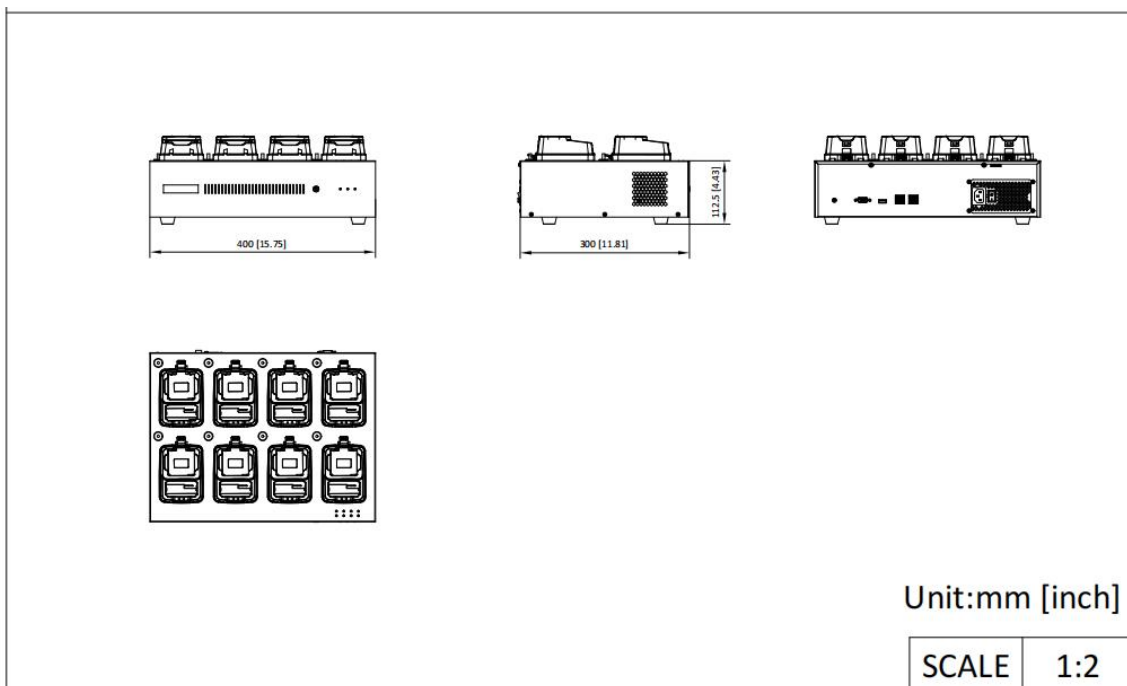

▪ Dimension