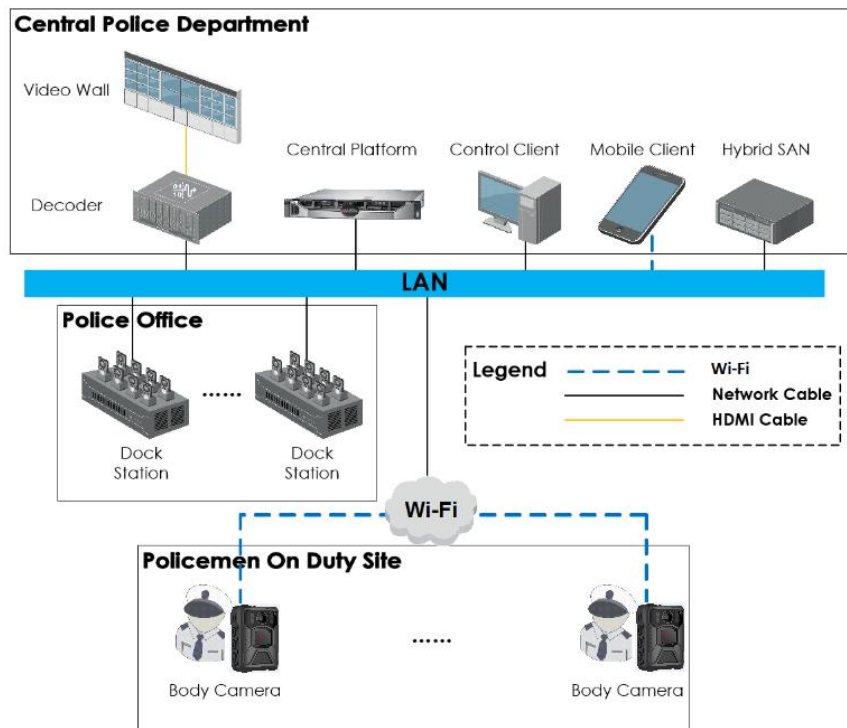

DS-MDS001/2T/8/(B)(MCW409) 8 Ports Desktop Dock Station

Dock station is designed for collecting data from body cameras. It provides you a simplified way to access and back up data.

- 1000 M dual network interface
- Collects data from multiple body cameras.
- Charges, uploads data, and cleans the storage space automatically.
- Prevents data loss via ANR (Automatic Network Replenishment).
- Cyclic covering: Files will be covered automatically according to the storage timeline when there is no enough space.
- Reads time, date, product No., etc. of the body camera automatically.
- Plays videos, audios, and images.
- Log management.

▪ Specification

Storage	
HDD	Up to 4 disk(s) (Max. 8 TB for each disk) and default 2 TB
RAM	1 GB
Network	
Protocol	HTTPS, FTP, NTP, SADP, ISAPI
Interface	
Indicator	Power indicator,Hard disk indicator,Network indicator,8 indicator(s) for charging/working/recording/exception
Button	Power
General Interface	1 × USB 3.0,2 × USB 2.0,HDMI
Body Camera Access Number	Up to 8 body camera(s)
Base Paramaters	5 VDC, 1.5 A for each channel, rate ≥ 8 MB/s
General	
Operating System	Linux
Power	100 to 240 VAC, max. 250 W
Operating Condition	-10 °C to 55 °C (-14 °F to 131 °F). Humidity 95% or less (non-condensing)
Dimensions	400 mm × 300 mm × 124 mm (15.75" × 11.81" × 4.88")
Weight	7.1 kg (15.65 lb.)
Installation Method	Desk-mounted
Client	HikCentral Pro,HikCentral Master
Web Browser	Plug-in required live view: IE 10+, Plug-in free live view: Chrome 57.0+, Firefox 52.0+
Speaker	1 build-in speaker
Approval	
EMC	CE-EMC: EN 55032: 2015,EN 61000-3-3: 2013,EN 50130-4: 2011 +A1: 2014,EN 61000-3-2: 2014
Safety	CE-LVD: EN 62368-1: 2014/A11: 2017,CB: IEC 62368-1: 2014+A11

▪ Typical Application

▪ Available Model

DS-MDS001/2T/8(B)

▪ Dimension

See Far, Go Further

www.hikvision.com
support@hikvision.com