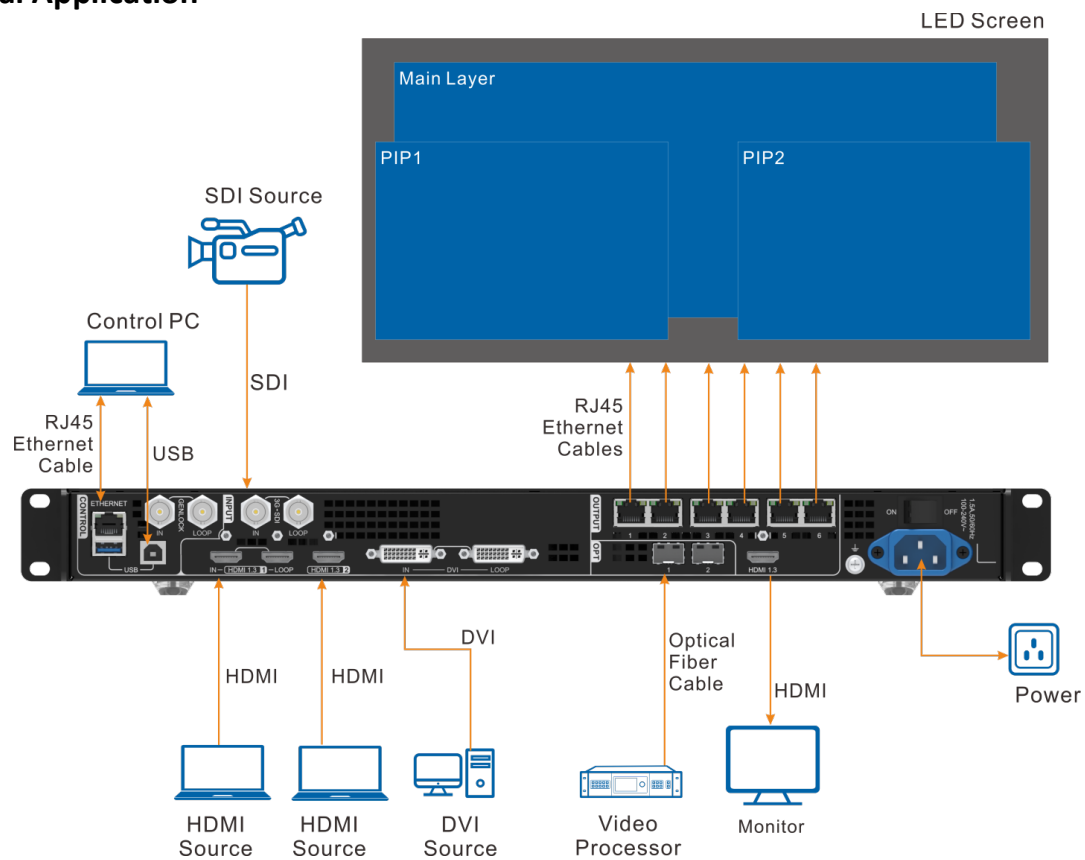

Gross Weight	6.8 Kg
Packing List	1x Power cord, 1x HDMI to DVI cable, 1x USB cable, 1x Ethernet cable, 1x HDMI cable, 1x Quick Start Guide, 1x Certificate of Approval, 1x Safety Manual, 1x Customer Letter

▪ **Available Model**

DS-D42V06-N(海外标配),

▪ **Typical Application**

▪ **Dimension**