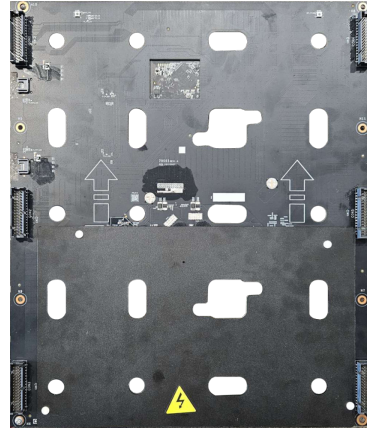

DS-D40CS-2F/H
Spare Hub Borad

- 640*480mm

▪ Specification

Product Model	
Product Model	DS-D40CS-2F/H
Product Type	
Product Type	Spare Hub Board

▪ Available Model

DS-D40CS-2F/H 640*480mm箱体备件HUB板载

▪ Accessory

▪ Optional

DS-D4012CS-2F DS-D4012CS- 2F, 1.25mm, 640* 480MM	DS-D4015CS-2F DS-D4015CS- 2F, 1.538mm, 640 *480MM	DS-D4018CS-2F DS-D4018CS- 2F, 1.86mm, 640* 480MM	DS-D4020CS-2F DS-D4020CS- 2F, 2.0mm, 640*4 80MM	DS-D4025CS-2F DS-D4025CS- 2F, 2.5mm, 640*4 80MM
				