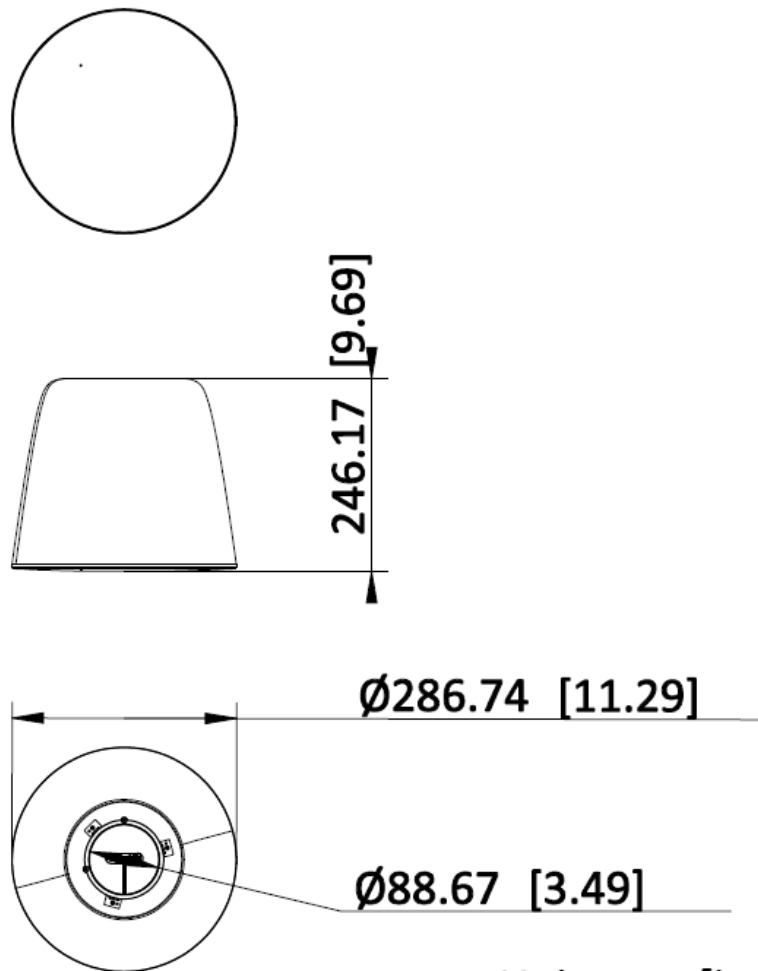

▪ Specification

Protocol	
Network Protocol	IPv4, HTTP, HTTPS, SIP, SSL/TLS, DNS, NTP, TCP, UDP, IGMP, ICMP, DHCP, ARP
Microphone	
Type	MEMS
Amount	2
Frequency Response	100 Hz to 10 kHz
Sensitivity	-38dBV/Pa
Speaker	
Impedance	8Ω
Rated Power	30W
Total Harmonic Distortion (THD)	≤1%
Sensitivity(1 m, 1 W)	92dB
Max. Acoustic Pressure	104dB
Frequency Response	80Hz~20kHz(-10dB)
Speaker Unit	1 × 1.0-inch tweeter and 1 × 6.5-inch woofer
Function	
Audio Algorithm	AEC, AGC, ANS, DRC
Audio Bit Rate	G.711ulaw (64 Kbps) /G.711alaw (64 Kbps) /MP3 (128 Kbps) Sampling bit width: 16 bits
Interface	
Alarm	Alarm in
Network Interface	RJ45 10 M/100 M Adaptive Ethernet port × 1
Local Storage	Built-in 64 GB EMMC (Audio file storage is 55 GB.)
Audio In	3.5 mm audio interface × 1
LED Indicator	Solid green: normal working Flashing green: intercom in progress Solid red: start or network disconnection Flashing red: upgrading
Reset	Support
General	
Power	24 VDC ± 10%, 2.5 A, max. 60 W, PoE: 50 V to 57 V, 0 A to 1.6 A, max. 71 W
Material	Main body: PC Base: ABS
Dimension	∅286.74mm × 246.17mm (11.29" × 9.69")
Weight	Approx. 2.7 kg (5.95 lb.)
Language	5 languages: English, French, Spanish, German, Italian
Package Dimension	350 mm × 350 mm × 343 mm (13.78" × 13.78" × 13.5")
With Package Weight	Approx. 2.9 kg (6.49 lb.)
Packing List	Device × 1 Regulatory Compliance and Safety Information × 1 2-pin phoenix connector × 1 4-pin phoenix connector × 1
Bluetooth	Bluetooth 5.0, 10 m
Operating Temperature	-10 °C to 45 °C

Operating Humidity	< 90% (No condensation)
--------------------	-------------------------

▪ **Available Model**

DS-QAZ1530G1-BE
DS-QAZ1530G1-BE/BLACK

▪ **Dimension**

Unit: mm [inch]

SCALE	1:1
-------	-----