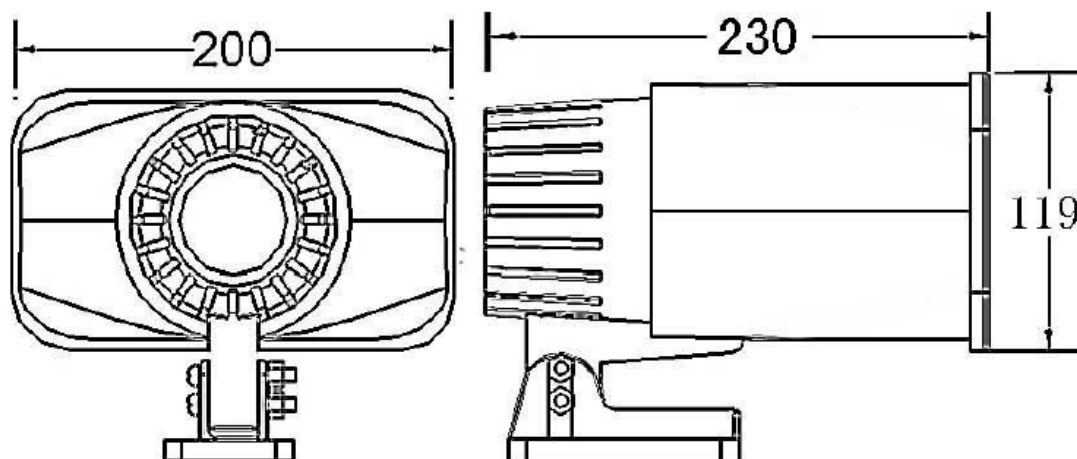

DS-PS3001
Wired External Sounder

- Sound Decibel: 120dB at 1m
- IP65 protective level
- Support 12VDC power input monitoring

▪ Specification

Audio	
Sound pressure	120dB/1m
Electrical characteristics	
Typical voltage	12 VDC
Power consumption	Maximum current: 2.5A@12VDC
Operation humidity	5% ~ 95%
Operation temperature	-20 °C ~ + 70 °C
General	
IP rate	IP65
Dimension(WxHxD)	200*119*230mm
Shell material	PC+ABS
Color	White

▪ Available Model

DS-PS3001

▪ Dimension

Headquarters

No.555 Qianmo Road, Binjiang District,
Hangzhou 310051, China
T +86-571-8807-5998
www.hikvision.com

Follow us on social media to get the latest product and solution information.