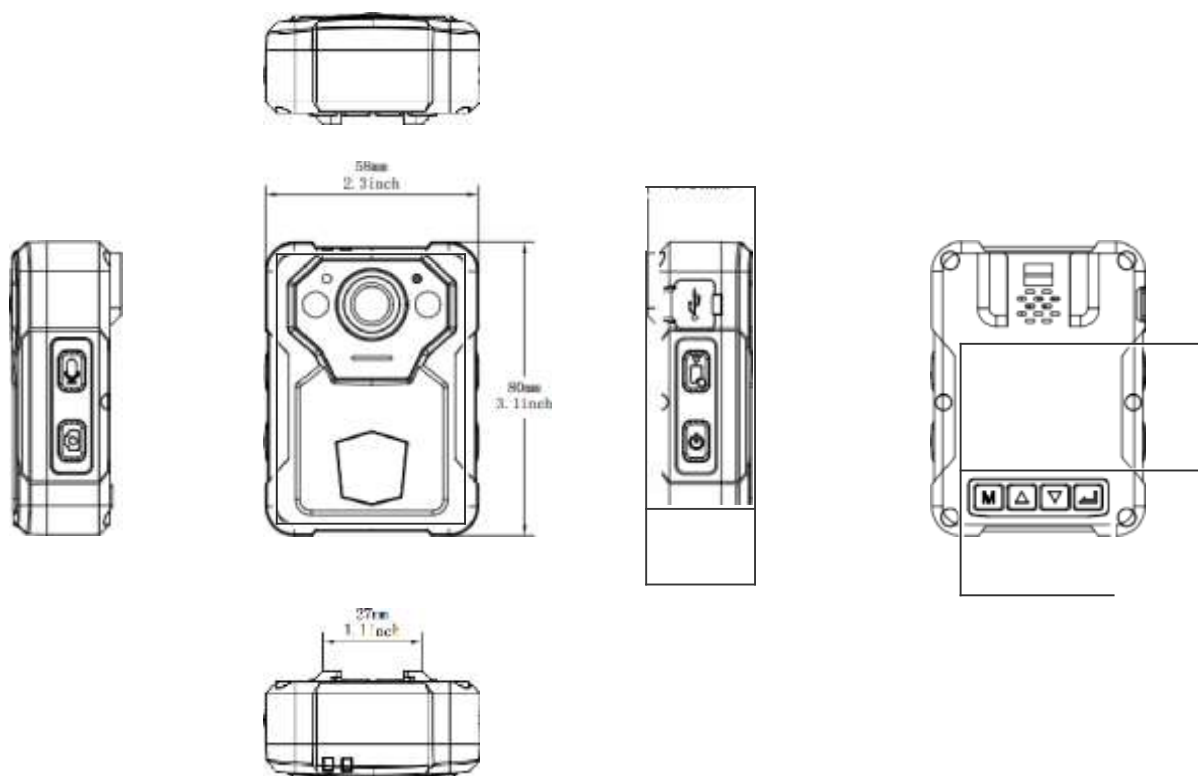

▪ Available Model

DS-MCW406/128G

DS-MCW406/128G/GPS/WIFI

Camera	
Image Sensor	1/3" CMOS
Max. Resolution	4MP
Day & Night	IR cut filter with auto switch (You can see human face within 3 m at night, You can see human body within 10m at night)
Flashing Light	Supported
Digital Zoom	4X
Video Stabilization	Not Supported
Lens	
FOV	Horizontal: 129° Vertical: 70° Diagonal: 140°
Video	
Video Compression	H.264, H.265
Main Stream	2688*1520@30fps, 1920*1080@30fps, 1280*720@30fps,720*576@30fps
Audio	
Audio Compression	G.711alaw, G.711ulaw, G.722.1
Audio Bit Rate	8K, 16K
Image	
Image Format	JPEG
Image Resolution	5 M (3072 × 1728), 16 M (5312 × 2988), 30 M (7296 × 4104)、40M(8832*4968)
White Balance	Auto White Balance
Screen	
Screen Size	1.77" TFT
Resolution	128*160
Touchscreen	Not Supported
Storage	
Capacity	128 GB in standard, extendable to 256 GB
Network	
Protocol	Hikvision SDK
Wireless Network	
Bluetooth	Not Supported
Wi-Fi Protocol	802.11 b/g/n (For DS-MCW406/32G/GPS/WIFI only)
Positioning Mode	GPS, Beidou, and mixed positioning (For DS-MCW406/32G/GPS/WIFI only)
Interface	
USB	1, USB TYPE-C
Indicator	Charging indicator, Working indicator
Button	On/off, Capture, Record, Tape, Up,Down,Menu,Enter
MIC	Supported
Speaker	Supported
General	
Model	DS-MCW406

Ingress Protection	IP54
Operating System	Linux
Operating Condition	-20°C ~ 55°C (-4 °F to 131 °F)
Working Humidity	≤ 90%
Weight	125g(without shoulder clip) (0.27lb)
Battery	
Capacity	2,500 mAh
Endurance	8h@2K recording, 12h @1080P recording, 14h@720P recording
Charging Time	≤4h