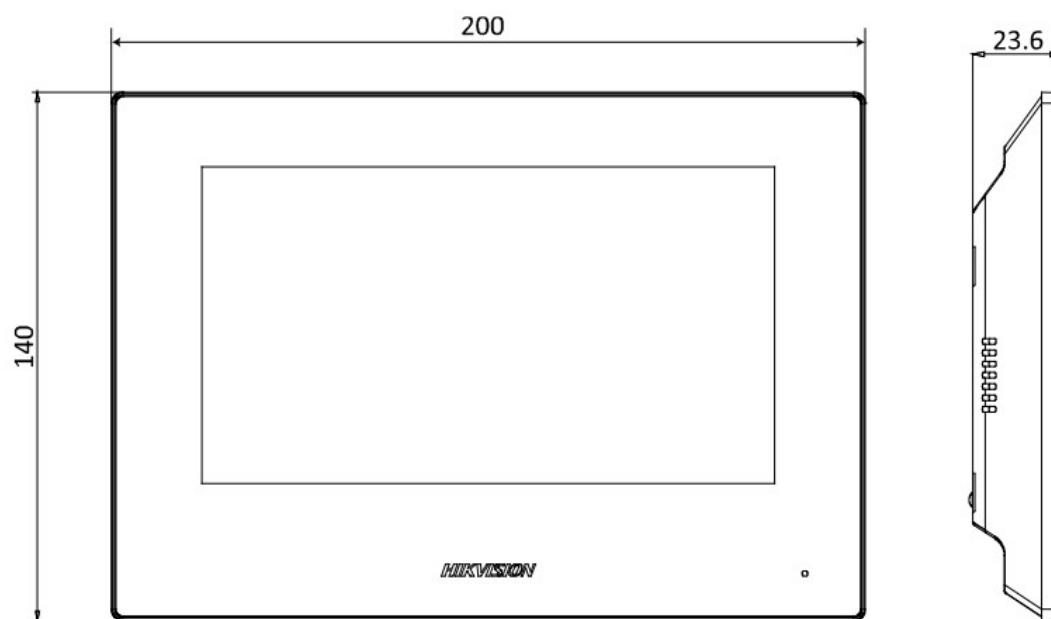

▪ Dimension