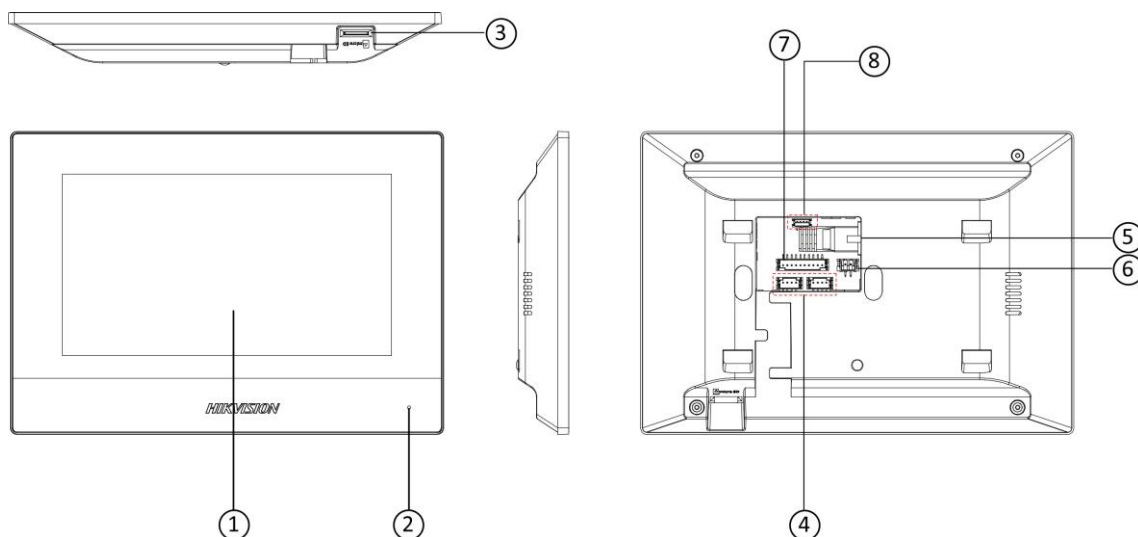

▪ Available Model

DS-KH6320-WTDE1

DS-KH6320-WTDE1/KIS302-P套装专用

▪ Dimension