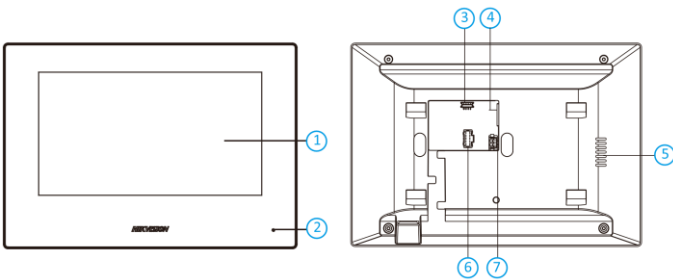

## Key Feature

- User friendly design
- 7-inch colorful touch screen with resolution 1024 × 600
- Standard PoE
- Views live video of door stations and linked cameras

## Physical Interface

No.	Description	No.	Description
1	Screen	5	Loudspeaker
2	Microphone	6	Alarm Terminal
3	Debugging Port	7	Power Supply Terminal
4	Network Interface		

### Display parameters

Screen size	7-inch
-------------	--------

Operation method	Capactive touch
Type	TFT LCD
Resolution	1024 × 600