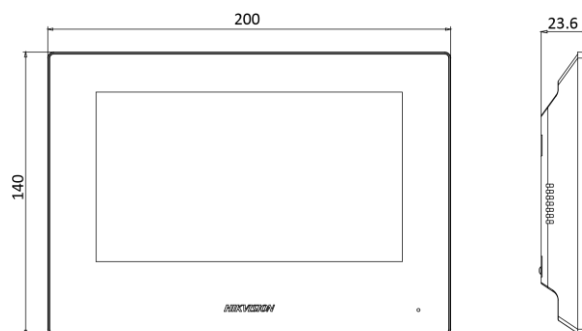

Network parameters	
Communication protocol	TCP/IP, RTSP
Wired network	Support
Wi-Fi standard	/
Bluetooth version	/
3G/4G standard	/
Zigbee	/
Device interfaces	
Alarm input	8
Network interface	1 RJ-45 10/100 Mbps self-adaptive
TAMPER	/
RS-485	/
USB	/
TF card	/
Alarm output	/
Power interface	1
General	
Button	/
Installation	Flush mounting, wall mounting, table mounting
Indicator	/
Protective level	/
Working temperature	-10 ° C to 50 ° C (14 ° F to 122 ° F)
Working humidity	10% to 90%
Dimensions	200 mm × 140 mm × 15.1 mm (7.87" × 5.51" × 0.59")
Battery	/
Power supply	IEEE802.3af, standard PoE 12 VDC
Application environment	Indoor
Power consumption	≤ 8 W
Language	English, French, Portuguese (Brazil), Spanish, Russian, German, Italian, Polish, Turkish, Vietnamese, Arabic, Czech, Hungarian, Dutch, Romanian, Bulgarian, Ukrainian, Croatian, Serbian, Greek, Portuguese, Slovak
Weight	Without package: 325 g (0.7 lb), With package: 649g (1.43 lb)

Available Model

DS-KH6320-LE1(B)

Dimension

Unit:mm