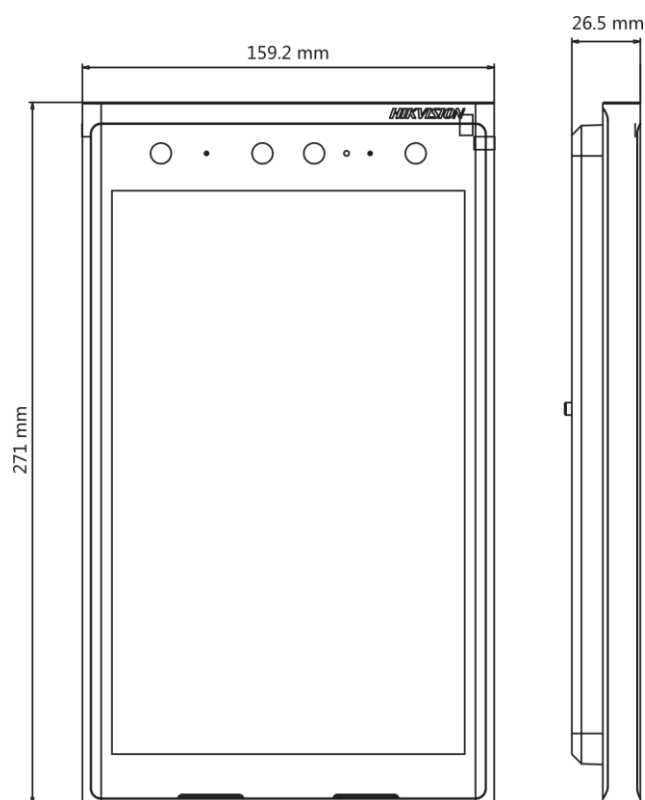

## Key Feature

- Aluminum frame with anodizing processing and ultra thin fuselage
- 2.5D curved 10.1-inch IPS touch screen
- Higher protection level, IP65 & IK07
- Multiple authentication ways
- Optional sub module

## Specification

System parameters	
Operating system	Android 7.1
ROM	4 GB
RAM	2 GB
CPU	Embedded Processor
Display parameters	
Screen size	10.1-inch
Operation method	Touch screen
Type	Colorful IPS
Resolution	1280 × 800
Video parameters	
Supplement light	Low illumination, IR supplement lights
Video standard	H.264
Lens	Low illumination 2 x 2 MP HD colorful camera
FOV	Horizontal: 88° , Vertical: 44°
WDR	Support
Resolution	2 MP

Device interfaces	
Alarm input	4 (2 exit buttons and 2 door contacts by default)
Network interface	2 RJ45 (1 reserved)
TAMPER	1
Exit button	2 (1 for lock control and 1 for DS-K2M060 relay control)
RS-485	2 (1 for Hikvision's card reader or elevator controller and 1 for DS-K2M060 by default)
USB	2 for internal use only
Wiegand	/
TF card	1 (reserved)
Alarm output	2 (reserved)
Lock control	2 (1 relay and 1 RS-485 to control the DS-K2M060)
Door contact input	2
Power interface	1
General	
Installation	Surface mounting & flush mounting
Indicator	0
Weight	1.265 kg
Protective level	IP65, IK07
Working temperature	-30° C to 60° C (-22° F to 140° F)
Working humidity	10% to 90%
Dimensions	271 mm × 159.2 mm × 26.5 mm (10.7" × 6.3" × 1")
Battery	/
Power supply	12 VDC, 2 A
Application environment	Outdoor
Power consumption	≤ 18 W
Language	English, French, Portuguese, Brazilian Portuguese, Spanish, Russian, German, Italian, Polish, Turkish, Vietnamese, Arabic, Czech, Hungarian, Dutch, Romanian, Bulgarian, Ukrainian, Croatian, Serbian, Greek, Lithuanian, Estonian, Latvian, Norwegian, Danish, Slovakia, Hebrew, Swedish, Finnish, Traditional Chinese, Mongolian, Hong Kong Traditional Chinese

## Dimension