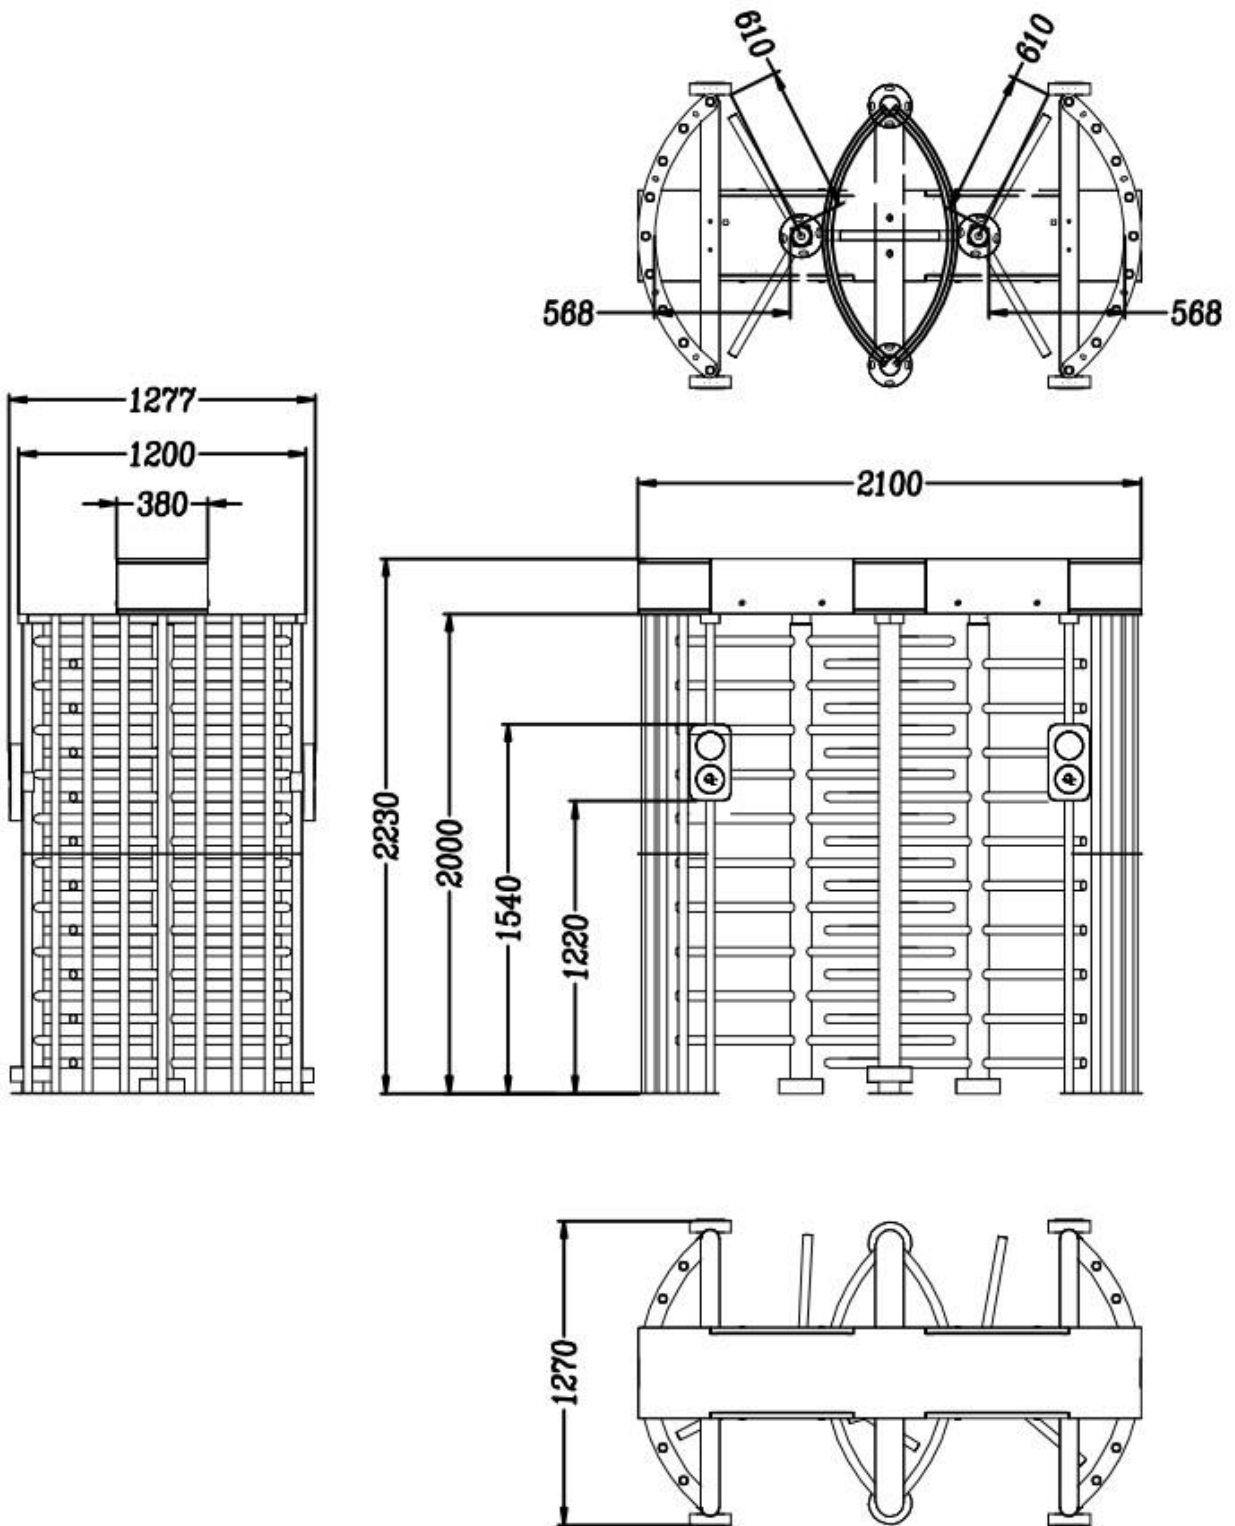

▪ Dimension