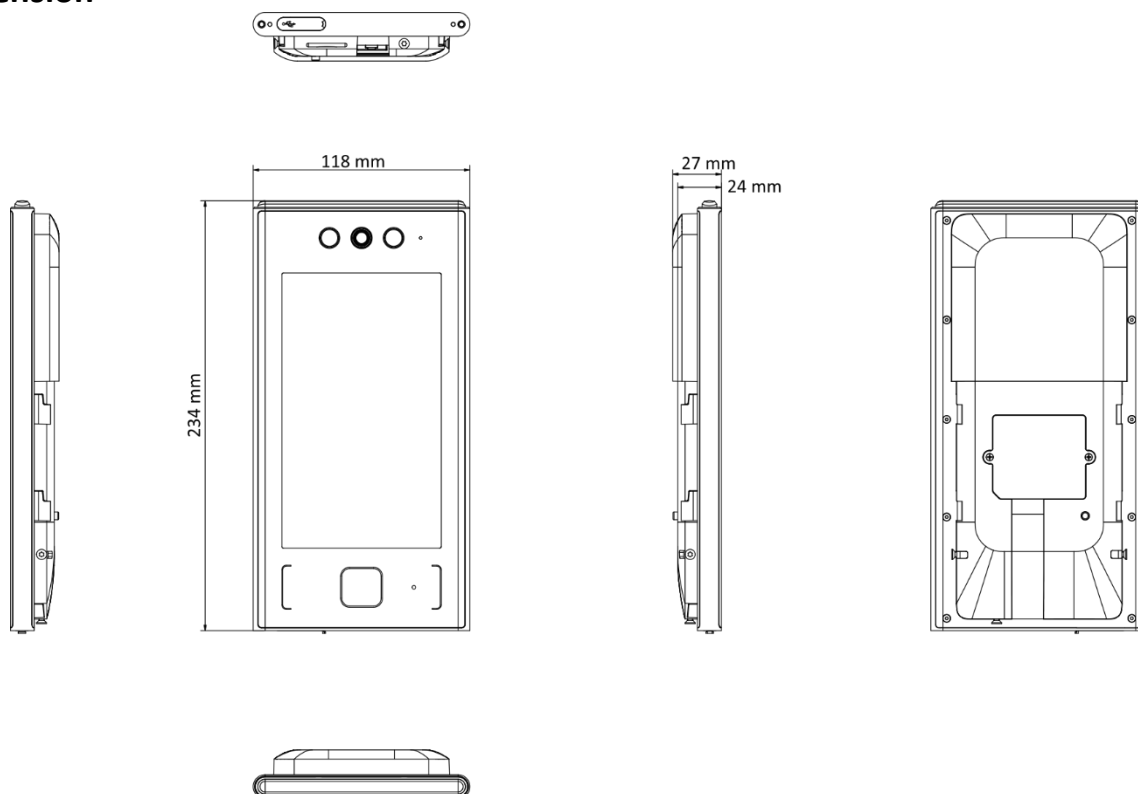

Protective level	IP65
Dimensions	110.5 mm × 209.2 mm × 24 mm (4.35" × 8.24" × 0.94")
Weight	Gross Weight : 1.06 kg (2.34 lb)
	Net Weight : 0.57 kg (1.26 lb)
Language	English, Spanish (South America), Arabic, Thai, Indonesian, Russian, Vietnamese, Portuguese (Brazil), Japanese, Korean
Function	
Configuration via Web browser	Support
Hik-Connect	Support
Two-way audio	Support
QR code recognition	Support
Time synchronization	Support
Face mask recognition	Support
Face recognition	Support
Face anti-spoofing	Support
Live view	Support
Audio prompt	Support

▪ Available Model

DS-K1T670MWX-QR

▪ Dimension