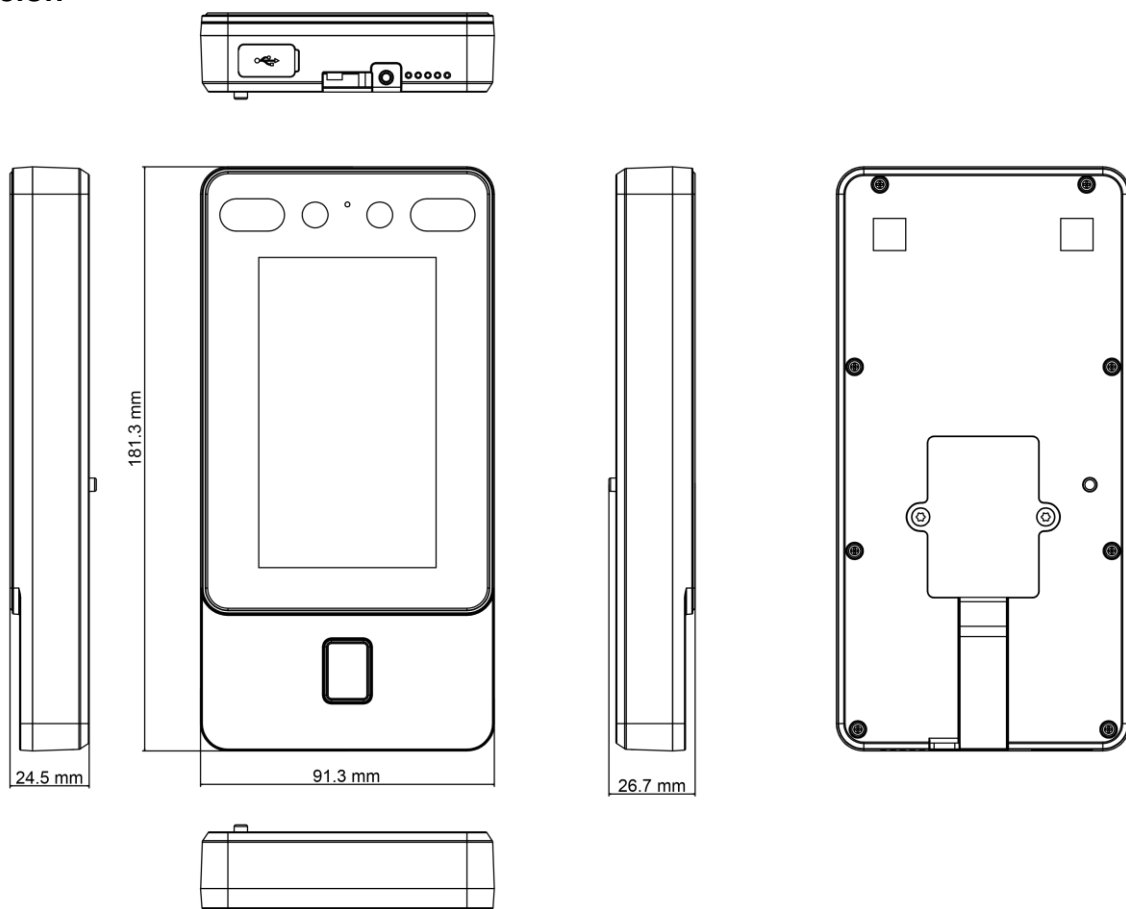

Dimensions	91.3 mm × 181.3 mm × 24.5 mm (3.59" × 7.14" × 0.96")
Installation	Wall Mounting
Protective level	IP65
Language	English, Spanish (South America), Arabic, Thai, Indonesian, Russian, Vietnamese, Portuguese (Brazil), Korean

▪ **Available Model**

DS-K1T342EFWX

▪ **Dimension**