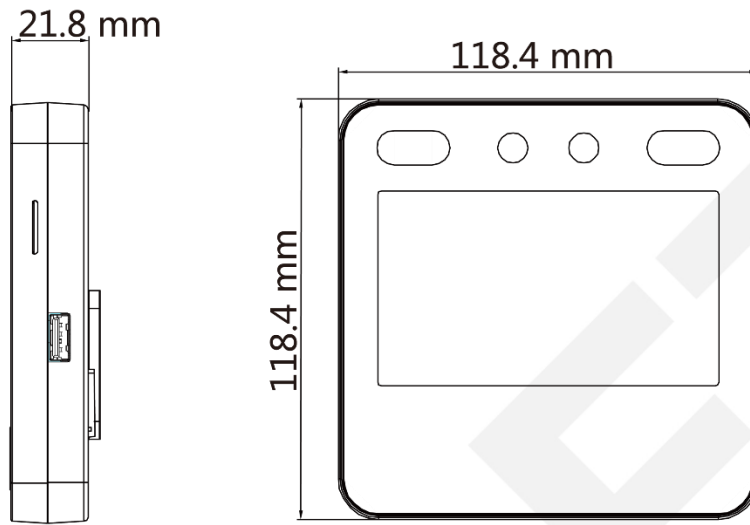

## ▪ Specification

System	
Operating system	Linux
Display	
Screen size	4.3-inch
Operation method	Touch screen
Resolution	480 × 272
Video	
Lens	2
Resolution	2 MP
Video standard	PAL (Default) and NTSC
Audio	
Volume adjustment	Support
Network	
Wi-Fi	Support
Interface	
USB	1
Capacity	
User capacity	1500
Face capacity	1500
Event capacity	300,000 attendance records
Authentication	
Face recognition distance	0.3 m to 1.5 m
Face recognition accuracy rate	≥ 99%
Face recognition duration	≤ 0.2 s
General	
Working temperature	-10 °C to 40 °C (14 °F to 104 °F)
Dimensions	118.4 mm × 118.4 mm × 21.8 mm (4.7" × 4.7" × 0.9")
Power supply method	12 VDC
Application environment	Indoor
Language	English, Spanish (South America), Arabic, Thai, Indonesian, Russian, Vietnamese, Portuguese (Brazil)

## ▪ Available Model

DS-K1A340WX

▪

**Dimension**

Distributed by

**HIKVISION®**

**Headquarters**

No.555 Qianmo Road, Binjiang District,  
Hangzhou 310051, China  
T +86-571-8807-5998  
overseasbusiness@hikvision.com