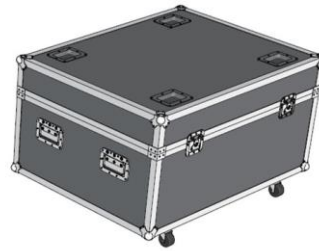

DS-D4739C/A2

DS-D4739C/A2 Aries Spare parts package-outdoor P3.9 500x1000

P3.9 500 mm × 1000 mm outdoor rental LED cabinet spare parts package, including cables, spare modules, spare power supplies, maintenance spare parts, packaged in aviation case.

▪ Specification

Product Type	
Product Type	Spare Parts Package
Cabinet	
Pixel Pitch Category	P3.9
Key Material	
Control System	Hikvision
General	
Package Dimension (W × H × D)	924 (W) mm × 690 (H) mm × 528 (D) mm
Packing List	Module × 8 Main Network Cable (20 m) × 3 Main Power Cord (10 m) × 3 Cascading Network Cable × 21 Cascading Power Cord × 21 Joint Piece and Screw × 40 Driver IC × 40 Lamp Bead × 600 Power Supply × 1 Mask × 20 Power Input Aviation Plug (with Cord) × 1 Power Output Aviation Plug (with Cord) × 1 Aviation Plug for Network Interface × 1 Internal Network Cable × 1 Receiving Card × 1 Hub Board × 1
Gross Weight	47 kg/1 in 1 (103.62 lb.)