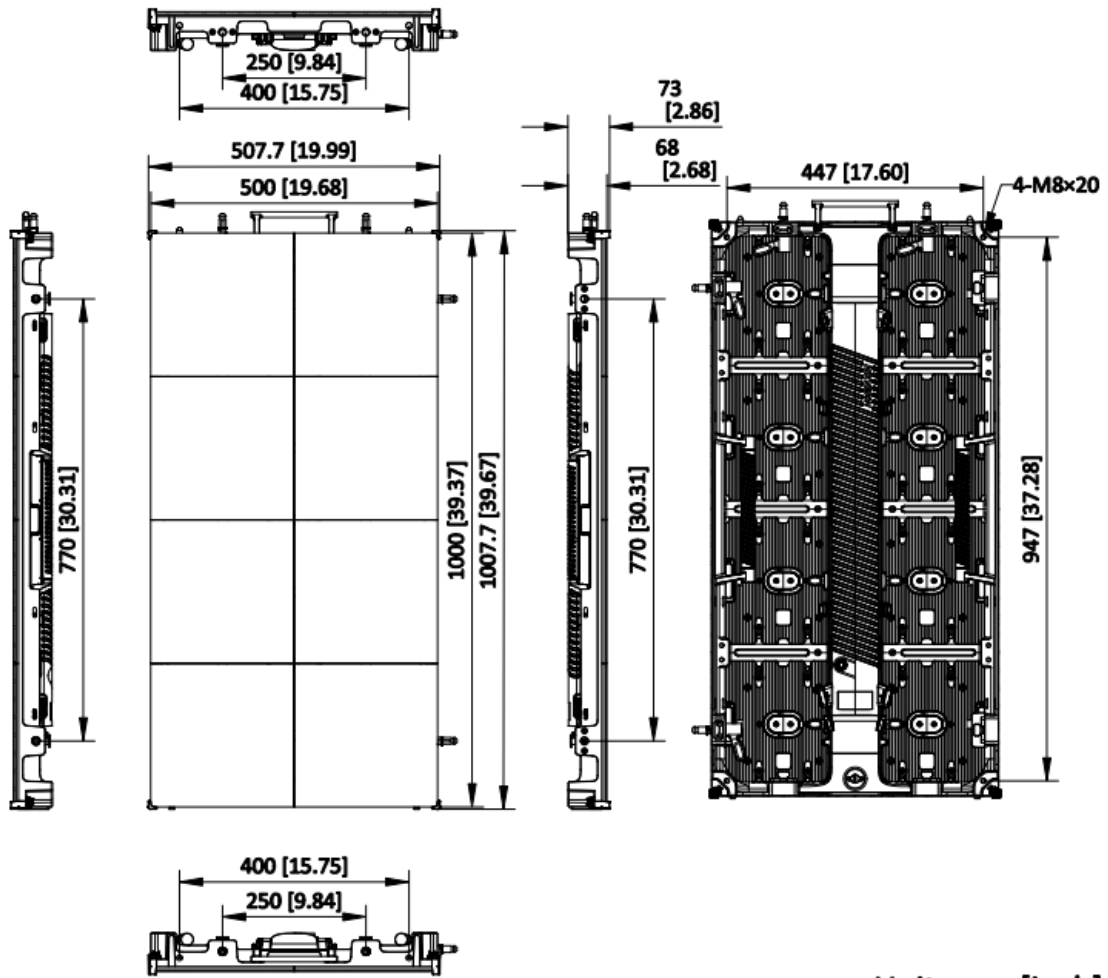

DS-D4739C/A2

DS-D4739C/A2 Aries Spare parts package-outdoor P3.9 500x1000

P3.9 500 mm × 1000 mm outdoor rental LED cabinet spare parts package, including cables, spare modules, spare power supplies, maintenance spare parts, packaged in aviation case.

▪ Specification

Product Type	
Product Type	Spare Parts Package
Cabinet	
Pixel Pitch Category	P3.9
Key Material	
Control System	Hikvision
General	
Package Dimension (W × H × D)	924 (W) mm × 690 (H) mm × 528 (D) mm
Packing List	Module × 8 Main Network Cable (20 m) × 3 Main Power Cord (10 m) × 3 Cascading Network Cable × 21 Cascading Power Cord × 21 Joint Piece and Screw × 40 Driver IC × 40 Lamp Bead × 600 Power Supply × 1 Mask × 20 Power Input Aviation Plug (with Cord) × 1 Power Output Aviation Plug (with Cord) × 1 Aviation Plug for Network Interface × 1 Internal Network Cable × 1 Receiving Card × 1 Hub Board × 1
Gross Weight	47 kg/1 in 1 (103.62 lb.)

▪ Available Model

DS-D4739C/A2

▪ Dimension

Unit: mm [inch]

SCALE	1:2
-------	-----

▪ Accessory

DS-D4739CF-1A

DS-D4739CF-1AC