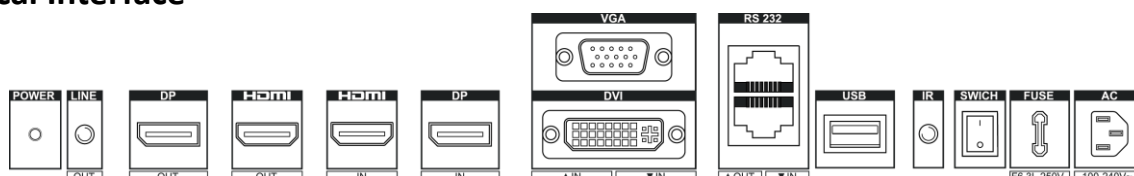

▪ Physical Interface

Interface	Description	Interface	Description
POWER	Power indicator	DVI IN	DVI-I input interface for digital signals
LINE OUT	Audio output interface for analog signals	RS 232 OUT	Serial loopback output interface
DP OUT	DP output interface for digital signals	RS 232 IN	Serial input interface
HDMI OUT	HDMI output interface for	USB	USB interface