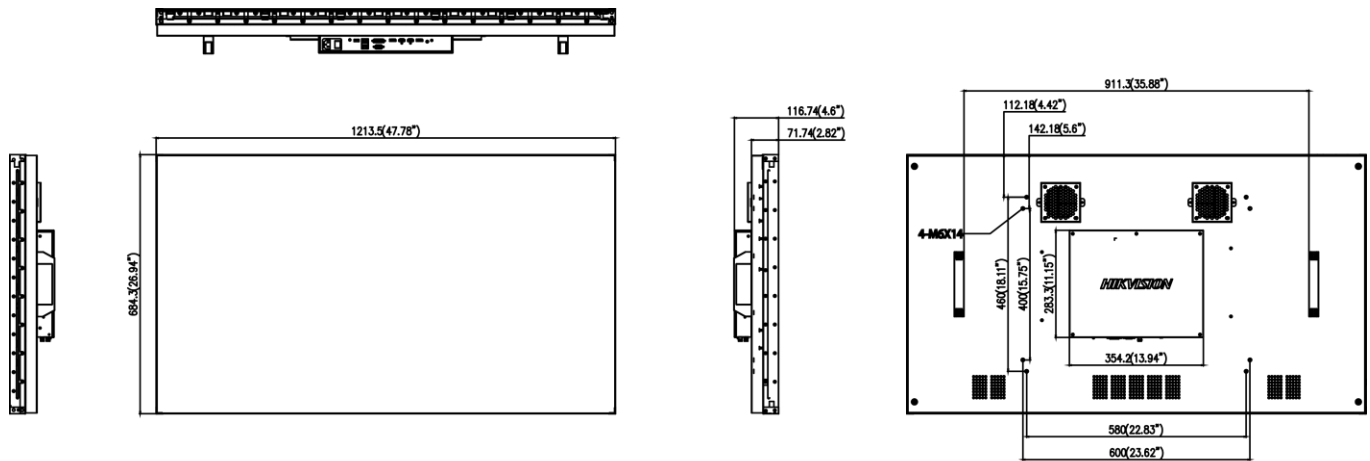

digital signals		
HDMI IN	HDMI input interface for digital signals	IR	IR input interface
DP IN	DP input interface for digital signals	SWITCH	Switch button
VGA IN	VGA input interface for analog signals	-	-

Dimension

Distributed by

Available Model

DS-D2055LU-Y

HIKVISION®

Headquarters

No.555 Qianmo Road, Binjiang District,
Hangzhou 310051, China
T +86-571-8807-5998
overseasbusiness@hikvision.com

Hikvision USA
T +1-909-895-0400
sales.usa@hikvision.com

Hikvision Australia
T +61-2-8599-4233
salesau@hikvision.com

Hikvision India
T +91-22-28469900
sales@pramahikvision.com

Hikvision Canada
T +1-866-200-6690
sales.canada@hikvision.com

Hikvision Thailand
T +662-275-9949
sales.thailand@hikvision.com

Hikvision Europe
T +31-23-5542770
sales.eu@hikvision.com

Hikvision Italy
T +39-0438-6902
info.it@hikvision.com

Hikvision Brazil
T +55 11 3318-0050
Latam.support@hikvision.com

Hikvision Turkey
T +90 (216)521 7070- 7074
sales.tr@hikvision.com

Hikvision Malaysia
T +601-7652-2413
sales.my@hikvision.com

Hikvision UK & Ireland
T +01628-902140
sales.uk@hikvision.com

Hikvision South Africa
Tel: +27 (10) 0351172
sale.africa@hikvision.com

Hikvision France
T +33(0)1-85-330-450
info.fr@hikvision.com

Hikvision Kazakhstan
T +7-727-9730667
nikia.panfilov@hikvision.ru

Hikvision Vietnam
T +84-974270888
sales.vt@hikvision.com

Hikvision UAE
T +971-4-4432090
salesme@hikvision.com

Hikvision Singapore
T +65-6684-4718
sg@hikvision.com

Hikvision Spain
T +34-91-737-16-55
info.es@hikvision.com

Hikvision Tashkent
T +99-87-1238-9438
uzb@hikvision.ru

Hikvision Hong Kong
T +852-2151-1761
info.hk@hikvision.com

Hikvision Russia
T +7-495-669-67-99
saleru@hikvision.com

Hikvision Korea
T +82-(0)31-731-8817
sales.korea@hikvision.com

Hikvision Poland
T +48-22-460-01-50
info.pl@hikvision.com

Hikvision Indonesia
T +62-21-2933759
Sales.Indonesia@hikvision.com

Hikvision Colombia
sales.colombia@hikvision.com