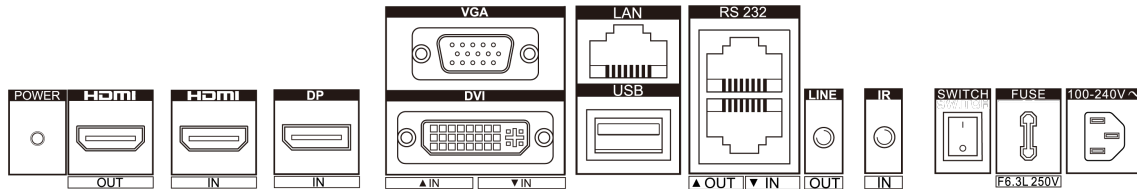

▪ Available Model

DS-D2055LU-Y(海外标配),DS-D2055LU-Y(海外中性)/安哥拉Ution银行,DS-D2055LU-Y(海外标配)/SYSCOM,DS-D2055LU-Y(海外标配),

▪ Physical Interface