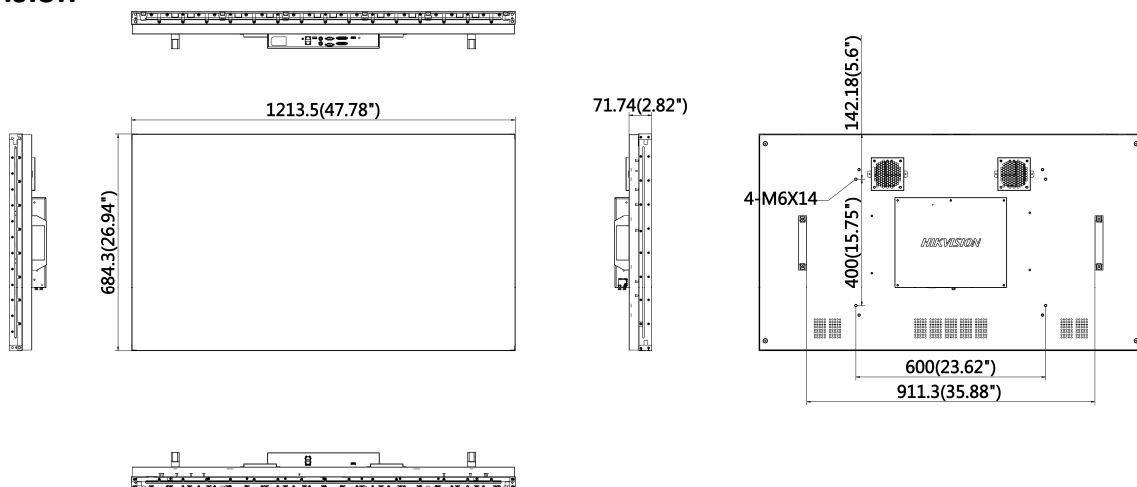

▪ Dimension