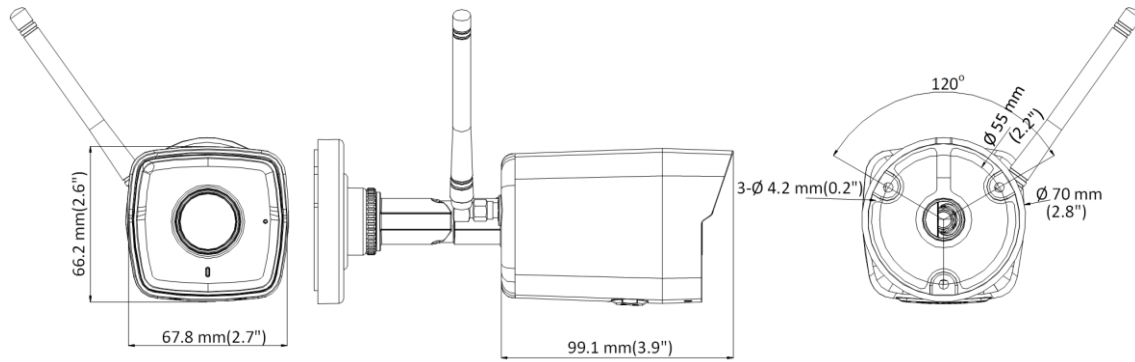

▪ Available Model

DS-2CV1021G0-IDW(2.8/4 mm)

▪ Dimension

▪ Accessory

▪ Optional

DS-1280ZJ-XS

Junction box