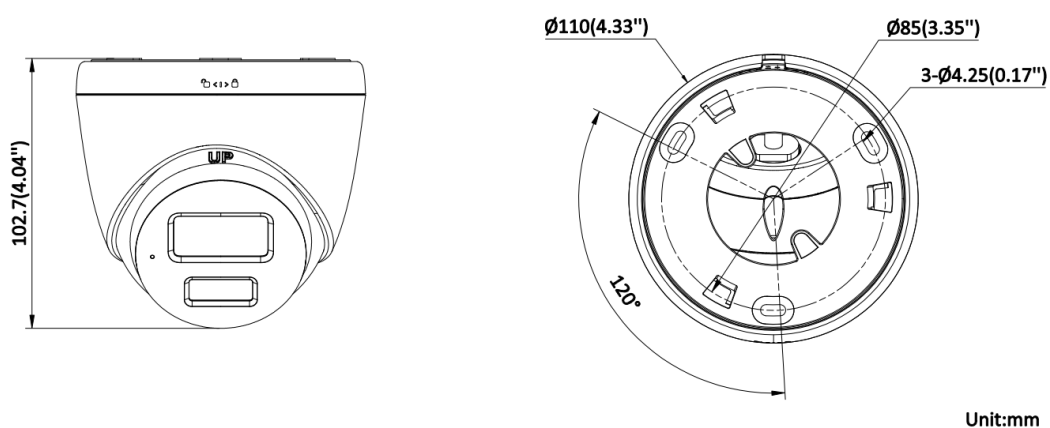

Startup and Operating Conditions	-30 °C to 60 °C (-22 °F to 140 °F). Humidity 95% or less (non-condensing)
Language	English, Russian, Ukrainian, Arabic, Spanish, French, Portuguese, Turkish, Polish, German
General Function	Heartbeat, mirror, flash log, password reset via email, password protection, anti-banding
Flashing Light	-LIU(F)/SL: White Light -LIU(F)/SRB: Red and Blue Light
Approval	
EMC	CE-EMC: EN 55032:2015+A1:2020, EN 50130-4:2011+A1:2014, EN IEC 61000-3-2:2019+A1:2021, EN 61000-3-3:2013+A1:2019+A2:2021
Safety	CB: IEC 62368-1:2014+A11, CE-LVD: EN 62368-1:2014/A11: 2017
Environment	CE-RoHS: 2011/65/EU, WEEE: 2012/19/EU, Reach: Regulation (EC) No 1907/2006
Protection	IP67: IEC 60529-2013

▪ Available Model

- DS-2CD1327G3-LIUF/SL(2.8mm)
- DS-2CD1327G3-LIUF/SL(4mm)
- DS-2CD1327G3-LIUF/SRB(2.8mm)
- DS-2CD1327G3-LIUF/SRB(4mm)
- DS-2CD1327G3-LIU/SRB(2.8mm)
- DS-2CD1327G3-LIU/SRB(4mm)
- DS-2CD1327G3-LIU/SL(2.8mm)
- DS-2CD1327G3-LIU/SL(4mm)

▪ Dimension

▪ Accessory

▪ Optional

DS-1276ZJ-SUS   DS-1271ZJ-110-TRS   DS-1272ZJ-110-TRS   DS-1275ZJ-SUS   DS-1280ZJ-TR13