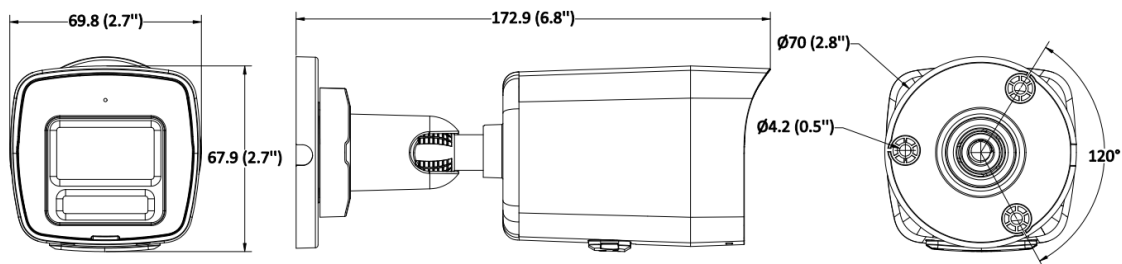

▪ Available Model

DS-2CD1027G2H-LIU(2.8mm)

DS-2CD1027G2H-LIU(4mm)

DS-2CD1027G2H-LIUF(2.8mm)

DS-2CD1027G2H-LIUF(4mm)

▪ **Dimension**

Unit: mm (inch)

▪ **Accessory**

▪ **Optional**

| DS-1275ZJ-SUS Vertical pole mount | DS-1276ZJ-SUS Corner mount | DS-1280ZJ-XS Junction box |
|--|--|--|
|  |  |  |

Headquarters

No.555 Qianmo Road, Binjiang District,
Hangzhou 310051, China
T +86-571-8807-5998
www.hikvision.com