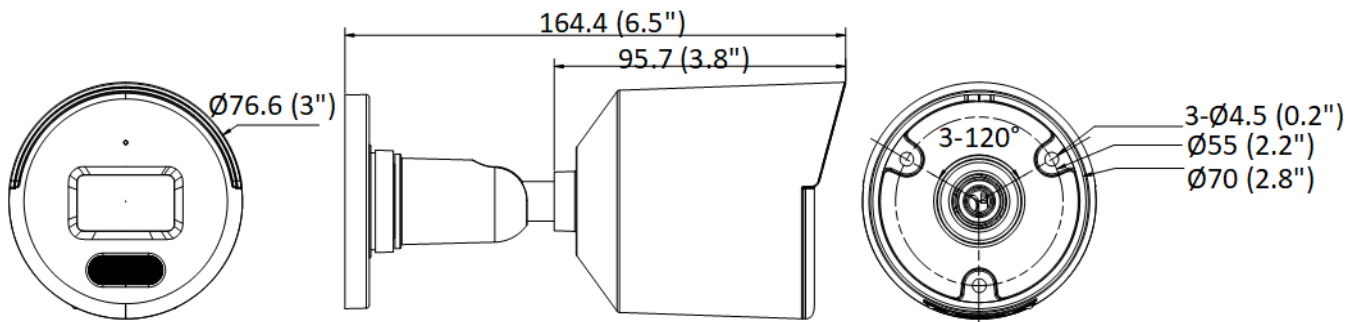

Safety	UL (UL 60950-1); CB (IEC 60950-1:2005 + Am 1:2009 + Am 2:2013, IEC 62368-1:2014); CE-LVD (EN 60950-1:2005 + Am 1:2009 + Am 2:2013, IEC 62368-1:2014); BIS (IS 13252(Part 1):2010+A1:2013+A2:2015)
Environment	CE-RoHS (2011/65/EU); WEEE (2012/19/EU); Reach (Regulation (EC) No 1907/2006)
Protection	IP67 (IEC 60529-2013)

▪ **Available Model**

DS-2CD1027G0-LUF(C) (2.8/4 mm)

DS-2CD1027G0-L(C) (2.8/4 mm)

▪ **Dimension**

Unit: mm (inch)