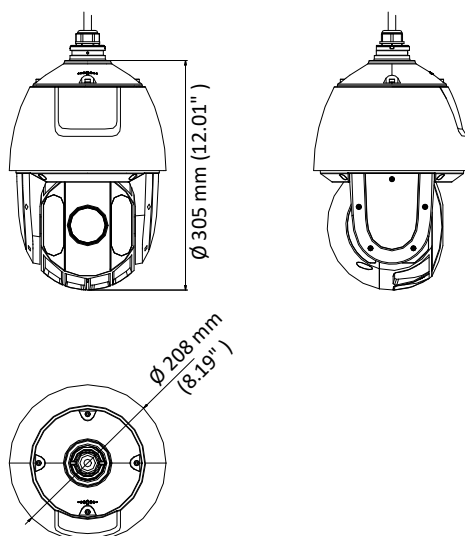

Park Action	Preset/Patrol/Pattern/Pan Scan/Tilt Scan/Panorama Scan/Day Mode/Night Mode/None
PTZ Position Display	ON/OFF
Preset Freezing	Yes
Scheduled Task	Preset/Patrol/Pattern/Pan Scan/Tilt Scan/Panorama Scan/Day Mode/Night Mode/Zero Calibration/None
Infrared	
IR Distance	Up to 150 m
IR Intensity	Automatically adjusted depending on the zoom ratio
Input/Output	
Video Output	Switchable TVI/AHD/CVI/CVBS video output, (NTSC or PAL composite, BNC)
Alarm	2 alarm inputs, 1 alarm output
RS-485 Interface	Half-duplex mode Self-adaptive HIKVISION, Pelco-P, Pelco-D protocol
UTC function	UTC protocol (or HIKVISION-C protocol in previous DVR)
General	
Menu Language	English
Power	24 VAC Max.30 W (IR:10 W)
Working Temperature	-30° C to 65° C (-22° F to 149° F)
Working Humidity	90% or less
Protection Level	IP66 standard (outdoor dome) TVS 4,000 V lightning protection, surge protection and voltage transient protection
Mounting	Various mounting modes optional
Dimension	Ø 208 mm × 305 mm (Ø 8.19" ×12.01")
Weight (approx.)	3.3 kg (7.28 lb.)

Order Model

DS-2AE5225TI-A(E)

Dimension