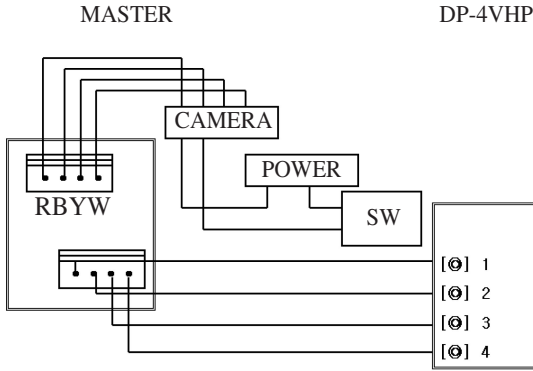

2. Installation

◆ Installation Diagram

* Caution

- Please avoid direct ray of sun light to install this unit.
- 1450~1500mm is right height from the floor.
- Please avoid the place where being affected by gas, magnetic source and humid.

3. Wiring diagram

◆ Wiring

* Warning

1. In case of installation around the area where pass the high-voltage line, please use metal tube with coaxial cable.
2. Any malfunction or abnormal operation shall be caused by scar or peel off the wire.