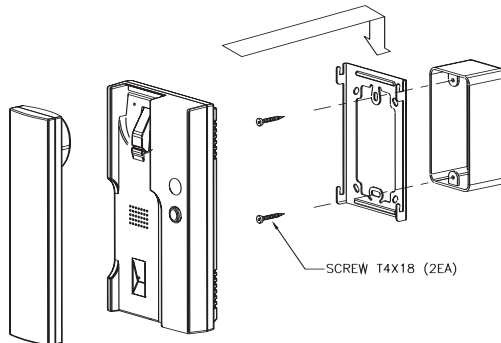

2. Installation

◆ Installation Diagram

* Caution

- Please avoid direct ray of sun light to install this unit.
- 1450~1500mm is right height from the floor.
- Please avoid the place where being affected by gas, magnetic source and humid.