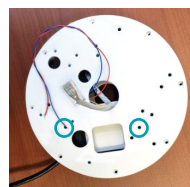

IDIS Speaker Bracket Instruction guide

Screw-in point for Camera mount

DC-D1642RX

DC-D3642RX

DC-Y166CWRX

DC-S6162X

PoE Speaker embeded Wall mount (Built-in ultrasonic spider repellent)

DA-WM2250

- PoE Speaker embeded
- Built-in ultrasonic spider repellent
- Hi-Fi sound quality
- 2 Ch. Stereo audio
- Embeded PoE extender
- Available for various type of Camera
- Optimize Terminal video block connection