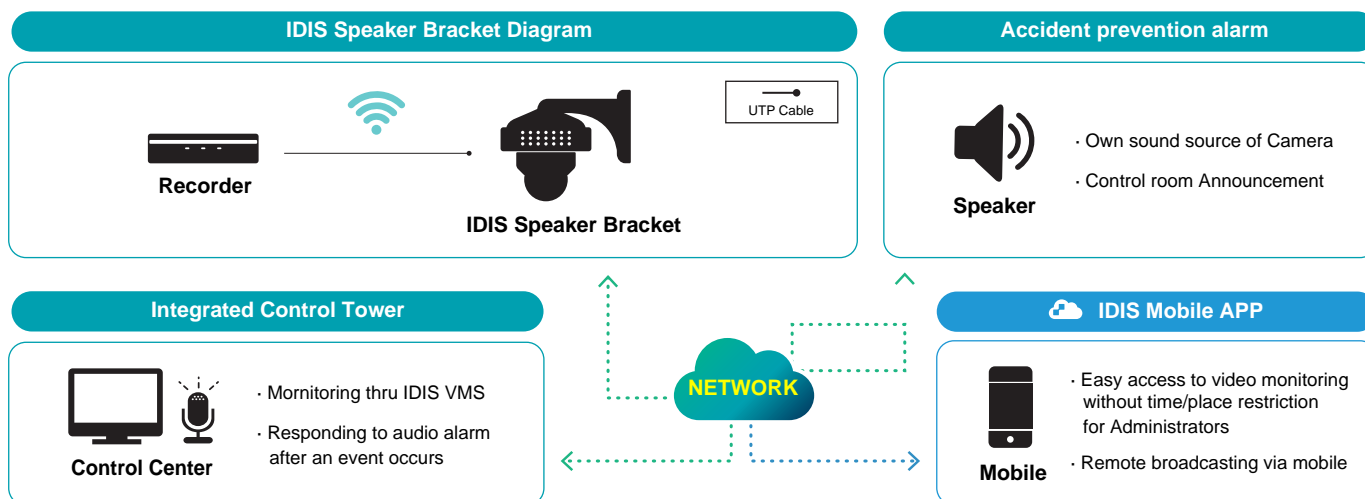

IDIS Speaker Bracket Instruction guide