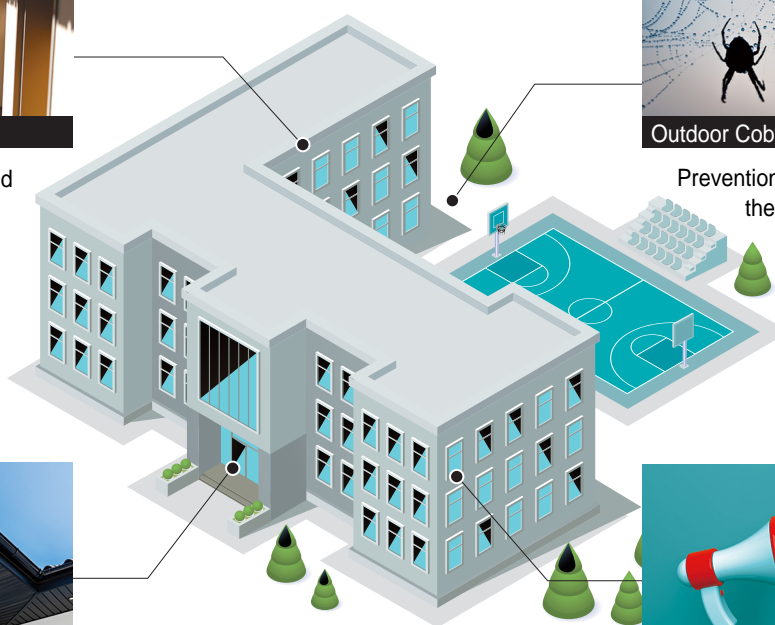

Equipped with spider repellent function

25~30KHz variable frequency generation
365 days clear picture quality through spider repellent function

IDIS Speaker Bracket | Safety accident prevention

Provides announcements to prevent various safety accidents, and efficiently utilizes space by combining with a camera without requiring a separate installation place or work. The camera and PoE connection eliminates the need for separate wiring work, and secures clear picture quality 365 days a year through the spider repellent function.

✓ Safety management with clear sound quality and picture quality

- Prevent safety accidents with voice guidance
- Clear Audio output
- Space-saving speaker bracket
- PoE connectivity with no extra wiring required
- Support for mounting various cameras
- Guaranteed picture quality from spiders or small insects

Application Cases

Corridor / Aisle monitoring

Corridors that may be crowded or a relatively narrow aisle
Schools, Building Corridors
Outdoor Streets

Outdoor Cobweb prevention

Prevention of obstacles in front of the lens caused by spiders and small insects

Outdoor eaves

Outdoor eaves installation, rainproof performance ensures reliable audio output even outdoors

< Schools and Buildings >

When an event occurs

When an event occurs, it is possible to broadcast information or play a sound source