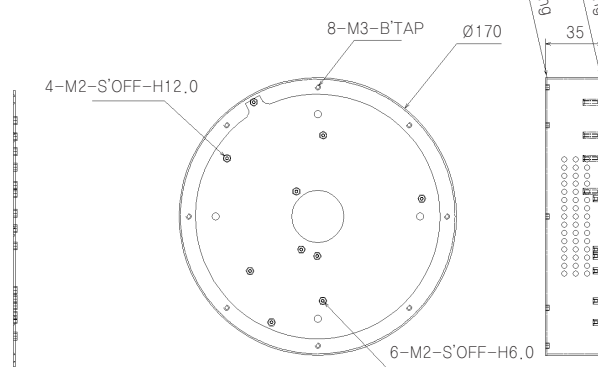

PoE Speaker embeded Wall mount (Built-in ultrasonic spider repellent)

DA-WM2250

- PoE Speaker embeded
- Built-in ultrasonic spider repellent
- Hi-Fi sound quality
- 2 Ch. Stereo audio
- Embeded PoE extender
- Available for various type of Camera
- Optimize Terminal video block connection

SPECIFICATIONS

Spider repellent frequency generator (25~30KHz)	Size	38x38mm
	Max. Output Voltage	30Vp-p
	Voltage	DC12V 150mA
	Frequency	25~30KHz Variable Frequency
	Ultrasonic Output	Max. 30Vp-p
	Max. Output dB	110dB
	Max. Input Voltage	150Vp-p
Amplifier	Sound Quality	HI-FI
	Amplifier Output	15W
	Compatible Speaker	10W-60W, 4Ω- 8Ω
	Sound Channel	1CH Mono
	Sound Output	12V - 8Ω Speaker/12W 12V - 4Ω Speaker/20W
	Operative Temperature	-50°C to 50°C
PoE Splitter	Input Voltage	PoE 802.3at (Class 4), PoE 802.1af
	Variable Input Voltage	PoE (DC 36~57V)
Others	Audible Speaker	12.5W
	Housing	Metal, Diameter 180mm, Waterproof for Outdoors
	Camera Compatibility	Compatible will all IDIS Dome and Fisheye Cameras

APPEARANCE

(Unit – mm)

SPCC 1.0T

EGI 2.0T