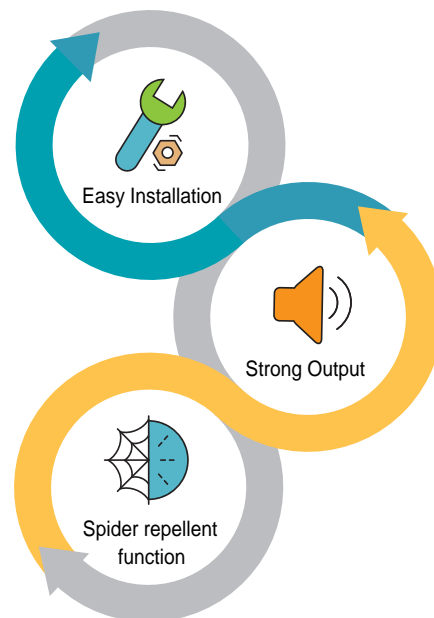

NEW

Safety Accident Prevention

IDIS Speaker Bracket

Information speaker for everyone's safety

Easy Installation

Combining camera and speaker without additional perforation and wiring work

Strong Output

Hi-Fi audio amplifier and up to 110 dB output
Wide-range announcements through a powerful combination of piezo speakers

Equipped with spider repellent function

25~30KHz variable frequency generation
365 days clear picture quality through spider repellent function

IDIS Speaker Bracket | Safety accident prevention

Provides announcements to prevent various safety accidents, and efficiently utilizes space by combining with a camera without requiring a separate installation place or work. The camera and PoE connection eliminates the need for separate wiring work, and secures clear picture quality 365 days a year through the spider repellent function.

✓ Safety management with clear sound quality and picture quality

- Prevent safety accidents with voice guidance
- Clear Audio output
- Space-saving speaker bracket
- PoE connectivity with no extra wiring required
- Support for mounting various cameras
- Guaranteed picture quality from spiders or small insects

Outdoor eaves

Outdoor eaves installation, rainproof performance ensures reliable audio output even outdoors

< Schools and Buildings >

When an event occurs

When an event occurs, it is possible to broadcast information or play a sound source