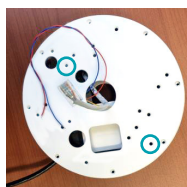

IDIS Speaker Bracket Instruction guide

Screw-in point for Camera mount

DC-D1642RX

DC-D3642RX

DC-Y166CWRX

DC-S6162X

PoE Speaker embeded Wall mount (Built-in ultrasonic spider repellent)

DA-WM2250

- PoE Speaker embeded
- Built-in ultrasonic spider repellent
- Hi-Fi sound quality
- 2 Ch. Stereo audio
- Embeded PoE extender
- Available for various type of Camera
- Optimize Terminal video block connection