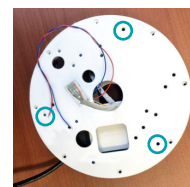

IDIS Speaker Bracket Instruction guide

Screw-in point for Camera mount

DC-D1642RX

DC-D3642RX

DC-Y166CWRX

DC-S6162X

PoE Speaker embeded Wall mount (Built-in ultrasonic spider repellent)

DA-WM2250

- PoE Speaker embeded
- Built-in ultrasonic spider repellent
- Hi-Fi sound quality
- 2 Ch. Stereo audio
- Embeded PoE extender
- Available for various type of Camera
- Optimize Terminal video block connection