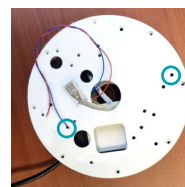

IDIS Speaker Bracket Instruction guide

Screw-in point for Camera mount

DC-D1642RX

DC-D3642RX

DC-Y166CWRX

DC-S6162X

PoE Speaker embeded Wall mount (Built-in ultrasonic spider repellent)

DA-WM2250

- PoE Speaker embeded
- Built-in ultrasonic spider repellent
- Hi-Fi sound quality
- 2 Ch. Stereo audio
- Embeded PoE extender
- Available for various type of Camera
- Optimize Terminal video block connection