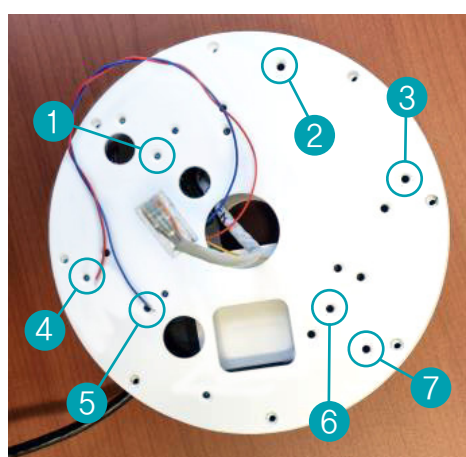

Equipped with spider repellent function

25~30KHz variable frequency generation
365 days clear picture quality through spider repellent function

IDIS Speaker Bracket | Safety accident prevention

Provides announcements to prevent various safety accidents, and efficiently utilizes space by combining with a camera without requiring a separate installation place or work. The camera and PoE connection eliminates the need for separate wiring work, and secures clear picture quality 365 days a year through the spider repellent function.

IDIS Speaker Bracket Instruction guide

Screw-in point for Camera mount

DC-D1642RX

DC-D3642RX

DC-Y166CWRX

DC-S6162X

PoE Speaker embeded Wall mount (Built-in ultrasonic spider repellent)

DA-WM2250

- PoE Speaker embeded
- Built-in ultrasonic spider repellent
- Hi-Fi sound quality
- 2 Ch. Stereo audio
- Embeded PoE extender
- Available for various type of Camera
- Optimize Terminal video block connection