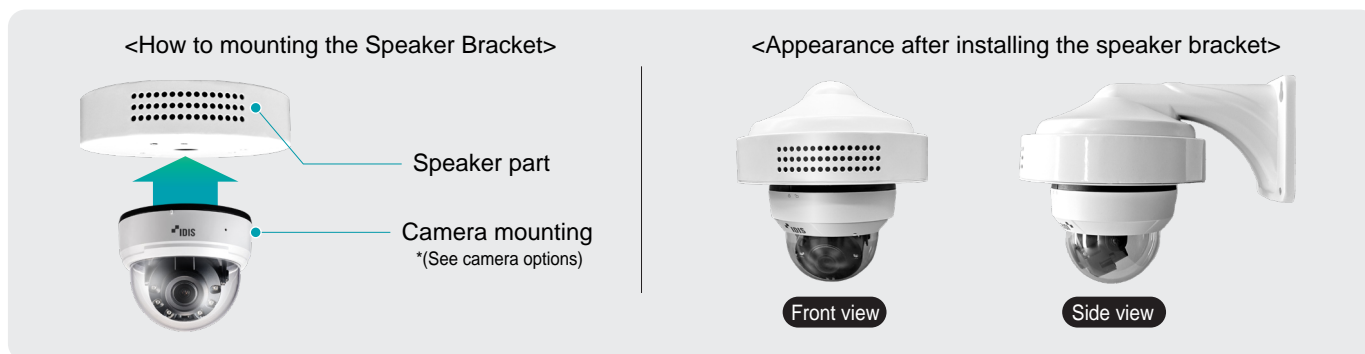

IDIS Speaker Bracket Instruction guide