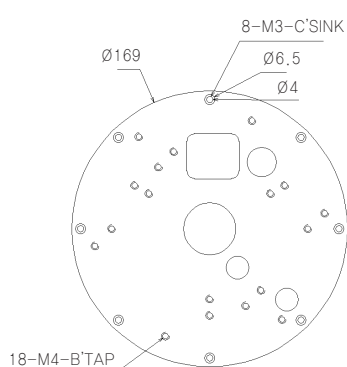

APPEARANCE

(Unit – mm)

SPCC 1.0T