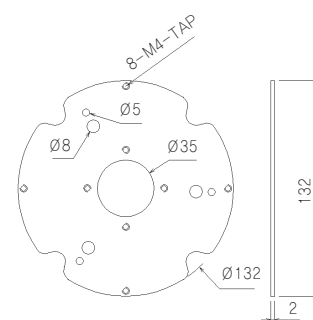

APPEARANCE

(Unit – mm)

SPCC 1.0T

SPCC 1.0T

EGI 2.0T

Compatible cameras for IDIS Speaker Bracket

Camera List	
DC-D3745RXA	H.265 5MP AI IR Dome Camera IDIS AI Engine (IDLA) equipped camera
DC-D3745HRXA	H.265 5MP AI IR Dome Camera (Built-in Heater) IDIS AI Engine (IDLA) equipped camera
DC-D3645RX	Base Line 5MP IR Dome Camera Motorized varifocal lens (f=3.0-13.5mm)
DC-D3645HRX	Base Line 5MP Vandal IR Dome Camera (Built-in Heater) Motorized varifocal lens (f=3.0-13.5mm)
DC-D3642WRX	Base Line Full-HD Vandal IR Dome Camera Motorized varifocal lens (f=2.8-12mm)
DC-D3642RX	Base Line Full-HD IR Dome Camera Motorized varifocal lens (f=2.8-12mm)
DC-D3642HRX	Base Line Full-HD Vandal IR Dome Camera (Built-in Heater) Motorized varifocal lens (f=2.8-12mm)
DC-D3148HRX	Base Line 4K Vandal IR Dome Camera (Built-in Heater) Motorized varifocal lens (f=2.7-13.5mm)
DC-D1645WRX	Base Line 5MP Vandal IR Dome Camera Fixed focus lens (f=2.8mm / 4.0mm)
DC-D1642WRX	Base Line Full-HD Vandal IR Dome Camera Fixed focus lens (f=2.8mm)
DC-D1642RX	Base Line Full-HD IR Dome Camera Fixed focus lens (f=2.8mm / 4.0mm)
DC-D1148WRX	Base Line 4K Vandal IR Dome Camera Fixed focus lens (f=3.3mm)
DC-D1142CRX	Full-HD IR Micro Dome Camera Fixed focus lens (f=2.8mm)
DC-Y166CWRX	12MP IR Fisheye Camera 360 Degree VR Camera
DC-Y1665WRX	5MP IR Fisheye Camera 360 Degree VR Camera