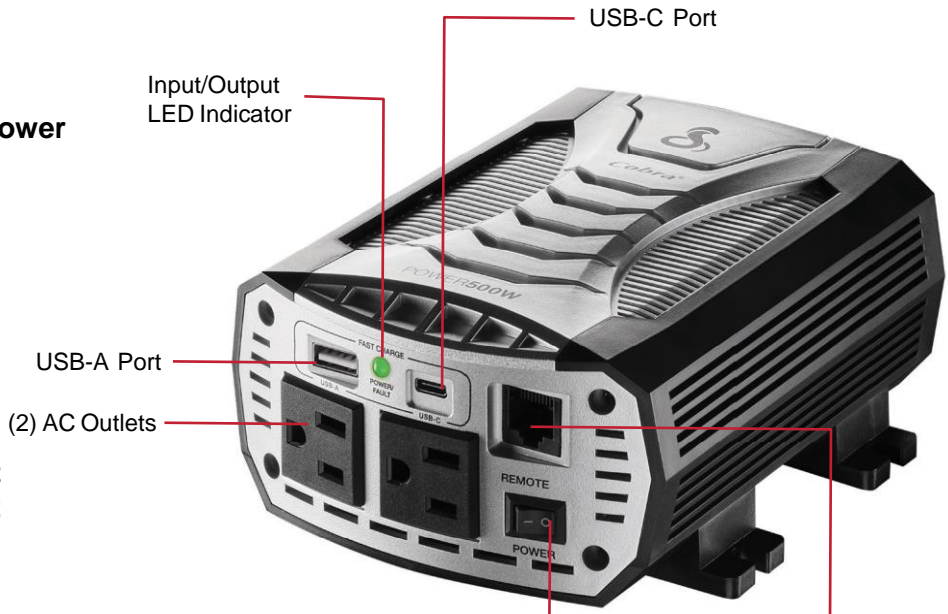

Multipurpose Power Inverter with Fast Charge USB

The POWER 500W is ideal for travelers, campers, RV enthusiasts or for when a power outage occurs. Count on Cobra for Power Where You Need It.

Product Features

500 Watts Continuous Power
1000 Watts Peak Power

90% Efficiency

(2) GFCI Protected AC Outlets

USB-A Fast Charge Port
USB-C Fast Charge Port

LED Indicator

Compatible with Cobra Remote On/Off Controller with Fast Charge USB*
*Sold Separately

Pentagon Protection® Safety

Rugged Industrial Design

*Optional Cobra Remote On/Off Controller with Fast Charge USB to monitor & charge devices from anywhere inside your vehicle

What's Included:

- Cobra CPI500W Power Inverter
- 16" #12 AWG Power Cables
- 16" 12-Volt Accessory Cable
- Quick Start Guide

Appliance Wattage Reference Chart

	10W
	35W
	30-60W
	60-90W
	40-100W
	35-150W
	90-150W
	200W
	300W

Continuous Power	500W
Surge Power	1000W
Efficiency Rating	90%
No-load draw	< .6A
Output Waveform	Modified Sine Wave
Input Voltage Range	10 - 15.0V DC
Output Voltage Range	115V AC, 60Hz, 4.3A, 500W
Low Voltage Alarm	10.5V DC
Low Voltage Cut-Off	9.5V DC
AC Receptacles	2 GFCI Protected AC Outputs
Fast Charge USB-A Output	5V/3.0A, 9V/1.67A Fast Charge
Fast Charge USB-C Output	5V/3.0A, 9V/1.67A Fast Charge
Remote-Ready Output Port	Yes
Remote Included*	No
12V Vehicle Accessory Cable	Yes
Includes Direct-to-Battery Cables	Yes
Direct-to-Battery Cables	16" #12 AWG Cables
Thermal Shut-Down	Yes
Reverse Polarity Protection	Yes
Volt/Watt Meter	2-Color LED
Warranty	2 Year
Package Type	Gift Carton
Product Weight	1.41 lbs
Product dimensions	7.01"H x 5.39"W x 2.83"D
Package dimensions	9.45"H x 9.06"W x 3.15"D
Master pack quantity	6
Master pack dimensions	10.24"H x 9.84"W x 18.9"D
Master pack weight	13.44 lbs.
UPC	0 28377 31555 8
Master pack barcode	2 00 28377 31555 2