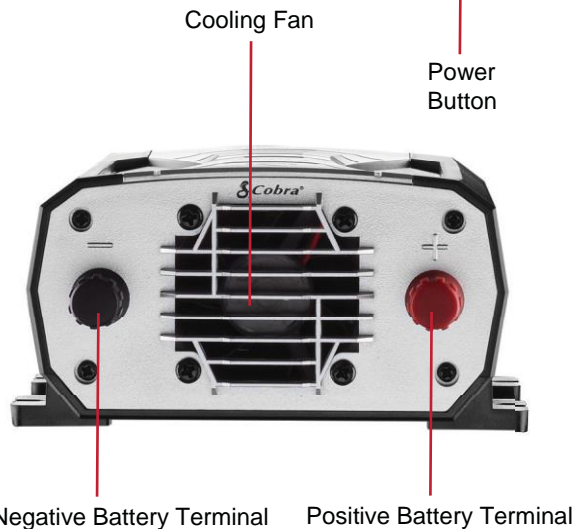

Multipurpose Power Inverter with Fast Charge USB

The POWER 500W is ideal for travelers, campers, RV enthusiasts or for when a power outage occurs. Count on Cobra for Power Where You Need It.

Product Features

500 Watts Continuous Power
1000 Watts Peak Power

90% Efficiency

(2) GFCI Protected AC Outlets

USB-A Fast Charge Port
USB-C Fast Charge Port

LED Indicator

Compatible with Cobra Remote On/Off Controller with Fast Charge USB*
*Sold Separately

Pentagon Protection® Safety

Rugged Industrial Design

*Optional Cobra Remote On/Off Controller with Fast Charge USB to monitor & charge devices from anywhere inside your vehicle

What's Included:

- Cobra CPI500W Power Inverter
- 16" #12 AWG Power Cables
- 16" 12-Volt Accessory Cable
- Quick Start Guide

Appliance Wattage Reference Chart

	10W
	35W
	30-60W
	60-90W
	40-100W
	35-150W
	90-150W
	200W
	300W

Continuous Power	500W
Surge Power	1000W
Efficiency Rating	90%
No-load draw	< .6A
Output Waveform	Modified Sine Wave
Input Voltage Range	10 - 15.0V DC
Output Voltage Range	115V AC, 60Hz, 4.3A, 500W
Low Voltage Alarm	10.5V DC
Low Voltage Cut-Off	9.5V DC
AC Receptacles	2 GFCI Protected AC Outputs
Fast Charge USB-A Output	5V/3.0A, 9V/1.67A Fast Charge
Fast Charge USB-C Output	5V/3.0A, 9V/1.67A Fast Charge
Remote-Ready Output Port	Yes
Remote Included*	No
12V Vehicle Accessory Cable	Yes
Includes Direct-to-Battery Cables	Yes
Direct-to-Battery Cables	16" #12 AWG Cables
Thermal Shut-Down	Yes
Reverse Polarity Protection	Yes
Volt/Watt Meter	2-Color LED
Warranty	2 Year
Package Type	Gift Carton
Product Weight	1.41 lbs
Product dimensions	7.01"H x 5.39"W x 2.83"D
Package dimensions	9.45"H x 9.06"W x 3.15"D
Master pack quantity	6
Master pack dimensions	10.24"H x 9.84"W x 18.9"D
Master pack weight	13.44 lbs.
UPC	0 28377 31555 8
Master pack barcode	2 00 28377 31555 2