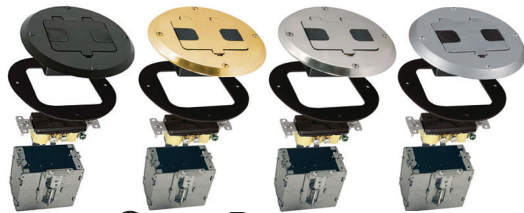

### For Wood Sub-Floors

RACO wood floor boxes allow for the placement of electrical power and voice/data devices to provide lighting, entertainment equipment and computers for family rooms and offices.

#### Round, Nonmetallic Drop-in Floor Box

- Industry leading 16.0 cu. in. wiring capacity
- Allows for 15A or 20A with feed through capability
- For power or data applications
- Tamper-resistant receptacle included
- Self leveling, easy screw fastening
- Solid brass cover and flange

#### Round, Cast Iron Floor Box

- Meets UL514A scrubwater standard for floor boxes
- Durable cast iron, water tight design
- Gray powder coat paint insid and otut for additional corrosion resistance
- Traditional flip-lid cover design
- 1/2" hubs on bottom of box
- Tamper resistant duplex receptacle sold separately
- Solid brass cover and flange

#### Round, Recessed Floor Box

- Removable neoprene gaskets allow for independent use of either side of the receptacle with the cover closed
- Tamper-resistant 15A duplex receptacle included
- Back and inside knockouts for proper wiring access
- Recessed receptacle minimizes plug protrusion allowing furniture to be located over the plug
- Brass or nickel plated cover with pre-assembled flange