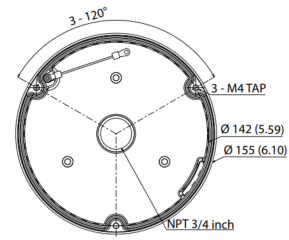

DA-JB2200

JUNCTION BOX

• Dimension (mm) : $\Phi 155\text{mm} \times 33\text{mm(H)}$

• Weight : 0.35kg(0.78 lb)

Relevant Model : DC-D3533RX, DC-D4236WRX, DC-D4236HRX, DC-D4536HRX, DC-D4831HRX, DC-Y8C13RX, DC-Y8C13WRX, DC-S6261X, TC-D5531WRX, TC-D5531WRXP, TC-D5532WRX

SPECIFICATIONS

Dimension (mm)	$\Phi 155.0\text{mm} \times 33.0\text{mm(L)}$ ($\Phi 6.11'' \times 1.3''(L)$)
Weight	0.35kg(0.78 lb)
Relevant Model	DC-D3533RX, DC-D4236WRX, DC-D4236HRX, DC-D4536HRX, DC-D4831HRX, DC-Y8C13RX, DC-Y8C13WRX, DC-S6261X, TC-D5531WRX, TC-D5531WRXP, TC-D5532WRX

PRODUCT IMAGE

DIMENSIONS

Unit: mm (inch)