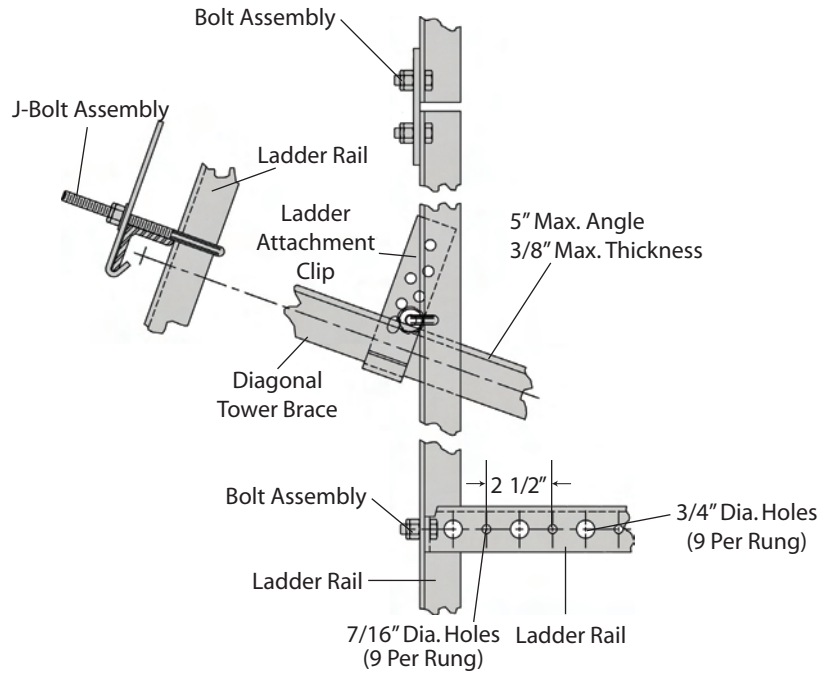

# WAVEGUIDE LADDER FACE MOUNTED 9-HOLE

**Waveguide Ladder Elevation**

**ORDERING INFORMATION**

- WL20F93KD**  
20' Long Waveguide Ladder (3' rung spacing)
- WL20F94KD**  
20' Long Waveguide Ladder (4' rung spacing)
- WL10F93KD**  
10' Long Waveguide Ladder (3' rung spacing)
- WL10F94KD**  
10' Long Waveguide Ladder (4' rung spacing)

**Notes:**

1. Waveguide ladder may be moved horizontally for the proper alignment.
2. Waveguide ladder may be mounted inside or outside of tower as required.

**WAVEGUIDE LADDER  
FACE MOUNTED 12-HOLE**

**Waveguide Ladder Elevation**

**ORDERING INFORMATION**

- WL20F123KD**  
20' Long Waveguide Ladder (3' rung spacing)
- WL20F124KD**  
20' Long Waveguide Ladder (4' rung spacing)
- WL10F123KD**  
10' Long Waveguide Ladder (3' rung spacing)
- WL10F124KD**  
10' Long Waveguide Ladder (4' rung spacing)

**Notes:**

1. Waveguide ladder may be moved horizontally for the proper alignment.
2. Waveguide ladder may be mounted inside or outside of tower as required.