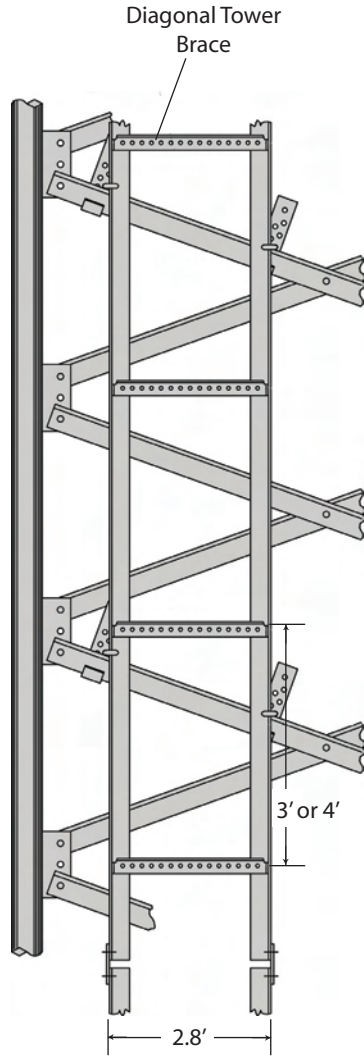

WAVEGUIDE LADDER FACE MOUNTED 15-HOLE

Waveguide Ladder Elevation