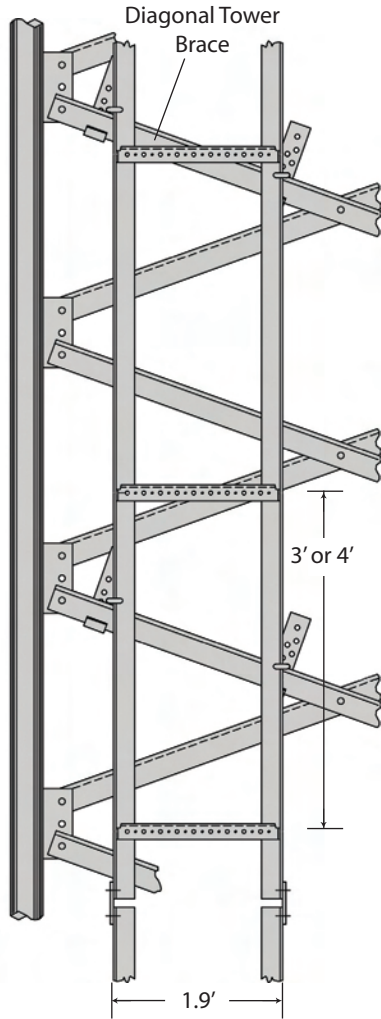

# WAVEGUIDE LADDER FACE MOUNTED 9-HOLE

**Waveguide Ladder Elevation**

**ORDERING INFORMATION**

- WL20F93KD**  
20' Long Waveguide Ladder (3' rung spacing)
- WL20F94KD**  
20' Long Waveguide Ladder (4' rung spacing)
- WL10F93KD**  
10' Long Waveguide Ladder (3' rung spacing)
- WL10F94KD**  
10' Long Waveguide Ladder (4' rung spacing)

**Notes:**

1. Waveguide ladder may be moved horizontally for the proper alignment.
2. Waveguide ladder may be mounted inside or outside of tower as required.

**WAVEGUIDE LADDER  
FACE MOUNTED 12-HOLE**

**Waveguide Ladder Elevation**

**ORDERING INFORMATION**

- WL20F123KD**  
20' Long Waveguide Ladder (3' rung spacing)
- WL20F124KD**  
20' Long Waveguide Ladder (4' rung spacing)
- WL10F123KD**  
10' Long Waveguide Ladder (3' rung spacing)
- WL10F124KD**  
10' Long Waveguide Ladder (4' rung spacing)

**Notes:**

1. Waveguide ladder may be moved horizontally for the proper alignment.
2. Waveguide ladder may be mounted inside or outside of tower as required.