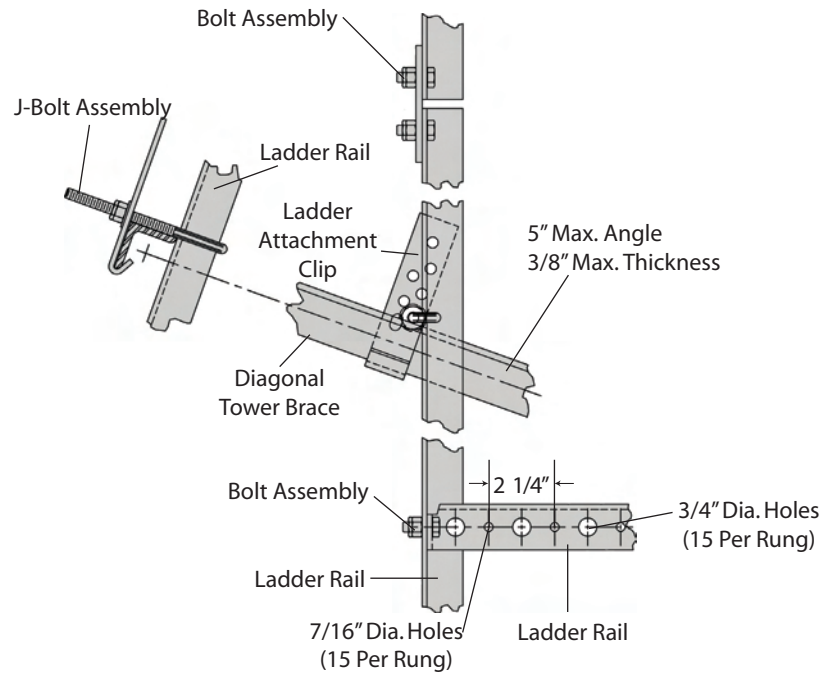

ORDERING INFORMATION

- **WL20F153KD**
  20' Long Waveguide Ladder (3' rung spacing)
- **WL20F154KD**
  20' Long Waveguide Ladder (4' rung spacing)
- **WL10F153KD**
  10' Long Waveguide Ladder (3' rung spacing)
- **WL10F154KD**
  10' Long Waveguide Ladder (4' rung spacing)

Notes:

1. Waveguide ladder may be moved horizontally for the proper alignment.
2. Waveguide ladder may be mounted inside or outside of tower as required.