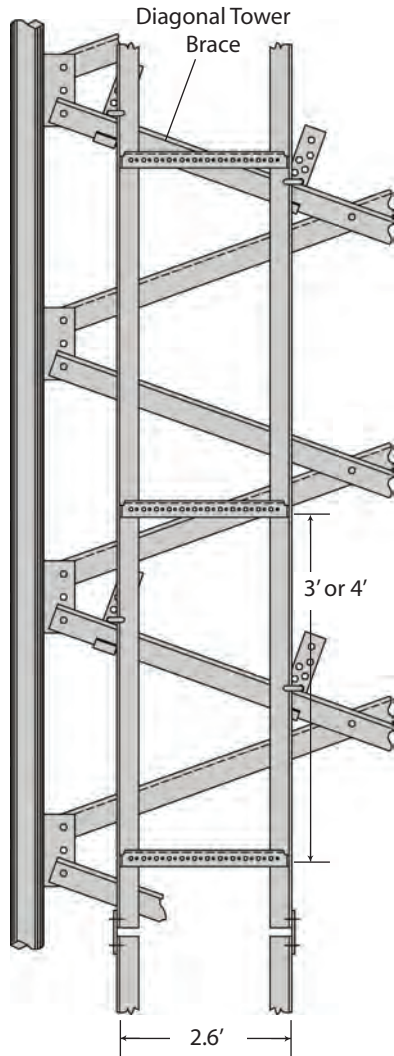

# WAVEGUIDE LADDER FACE MOUNTED 9-HOLE

**Waveguide Ladder Elevation**

**ORDERING INFORMATION**

- WL20F93KD**  
20' Long Waveguide Ladder (3' rung spacing)
- WL20F94KD**  
20' Long Waveguide Ladder (4' rung spacing)
- WL10F93KD**  
10' Long Waveguide Ladder (3' rung spacing)
- WL10F94KD**  
10' Long Waveguide Ladder (4' rung spacing)

**Notes:**

1. Waveguide ladder may be moved horizontally for the proper alignment.
2. Waveguide ladder may be mounted inside or outside of tower as required.

**WAVEGUIDE LADDER  
FACE MOUNTED 12-HOLE**

**Waveguide Ladder Elevation**

**ORDERING INFORMATION**

- WL20F123KD**  
20' Long Waveguide Ladder (3' rung spacing)
- WL20F124KD**  
20' Long Waveguide Ladder (4' rung spacing)
- WL10F123KD**  
10' Long Waveguide Ladder (3' rung spacing)
- WL10F124KD**  
10' Long Waveguide Ladder (4' rung spacing)

**Notes:**

1. Waveguide ladder may be moved horizontally for the proper alignment.
2. Waveguide ladder may be mounted inside or outside of tower as required.