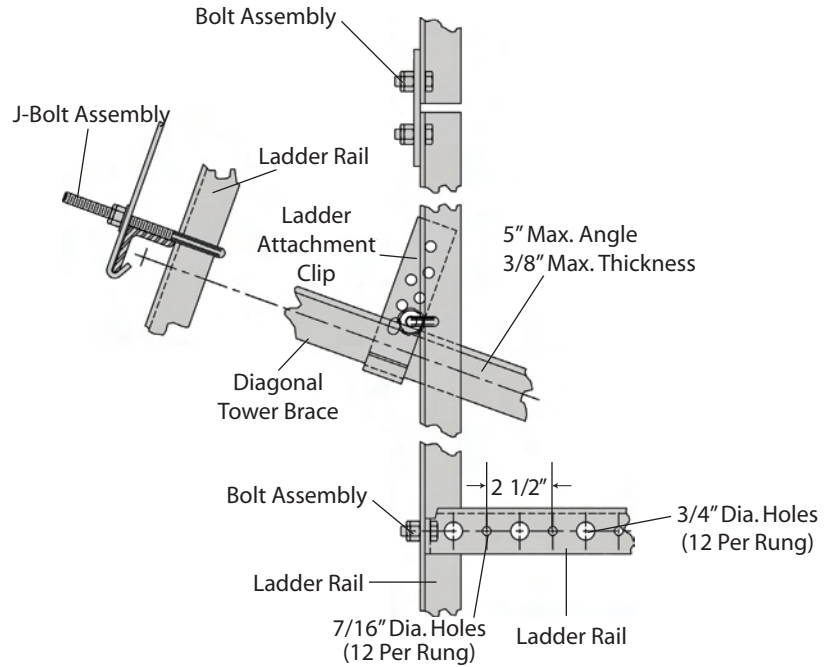

# WAVEGUIDE LADDER FACE MOUNTED 9-HOLE

**Waveguide Ladder Elevation**

**ORDERING INFORMATION**

- WL20F93KD**  
20' Long Waveguide Ladder (3' rung spacing)
- WL20F94KD**  
20' Long Waveguide Ladder (4' rung spacing)
- WL10F93KD**  
10' Long Waveguide Ladder (3' rung spacing)
- WL10F94KD**  
10' Long Waveguide Ladder (4' rung spacing)

**Notes:**

1. Waveguide ladder may be moved horizontally for the proper alignment.
2. Waveguide ladder may be mounted inside or outside of tower as required.

**WAVEGUIDE LADDER  
FACE MOUNTED 12-HOLE**

**Waveguide Ladder Elevation**

**ORDERING INFORMATION**

- WL20F123KD**  
20' Long Waveguide Ladder (3' rung spacing)
- WL20F124KD**  
20' Long Waveguide Ladder (4' rung spacing)
- WL10F123KD**  
10' Long Waveguide Ladder (3' rung spacing)
- WL10F124KD**  
10' Long Waveguide Ladder (4' rung spacing)

**Notes:**

1. Waveguide ladder may be moved horizontally for the proper alignment.
2. Waveguide ladder may be mounted inside or outside of tower as required.