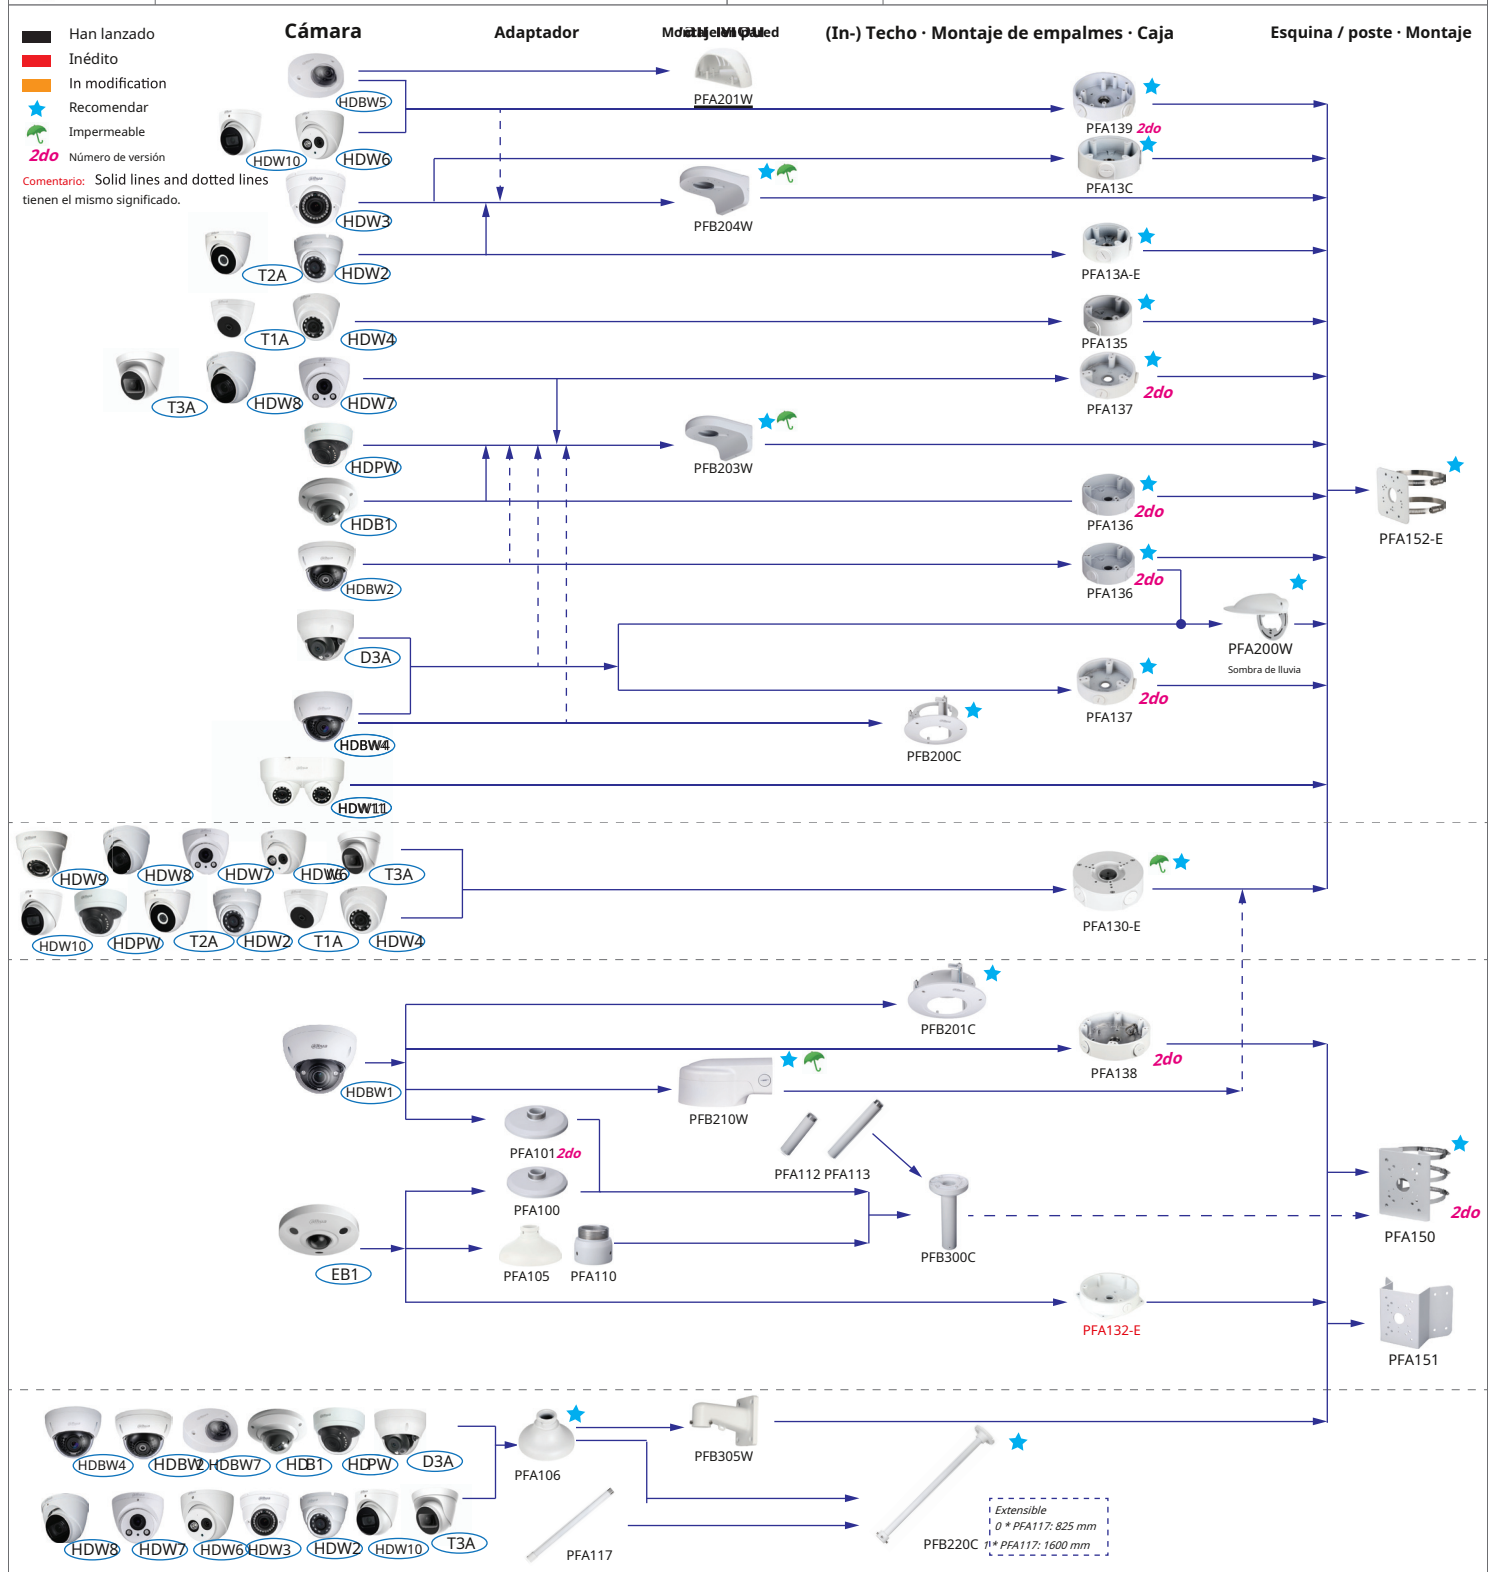

Selection of dome cameras

Forma	HDCVI	Forma	HDCVI
(HDW2)	HDW1000 / 1100/1200/1220 /1230/ 1400 /1500/ 2241/2401 / 2501M	(T2A)	T2A21
(HDW3)	HDW1100 / 1220 / 1400R-VF	(T3A)	T3A21-VF
(HDW4)	HDW1000 / 1100/1200/1220 / 1400R	(D3A)	D3A21-VF
(HDW6)	HDW1100 / 1200/1400/1220 /1230/1500/ 2401EM (-A), HDW1200 / 1400EM-POC	(HDBW1)	HDBW3231 / 3802E-Z / ZH
(HDW7)	HDW2401R-Z	(HDBW2)	HDBW1100 / 1200/1220 /1230/ 1400 /1500/ 2401 /2501mi
(HDW8)	HDW1200/1230/1500/ 2241/2501/2802 / 2601T-ZA (-DP)	(HDBW4)	HDBW1100 / 1220 / 1400R-VF, HDBW2802R, HDBW2241 / 2501/2601 / 2802R-Z (-DP), HDBW1200 / 1230 / 1500R-Z, HDBW2231R-Z-POC
(HDW9)	HDW1200 /1230/1500SL	(HDBW5)	HDBW2241F-A
(HDW10)	HDW2802 / 2601/2241/2501 / 2249T-A	(HDB1)	EB2401
(HDW11)	HDW2241M-E2	(EB1)	EBW3802
(HDPW)	D1A21		
(T1A)	T1A21