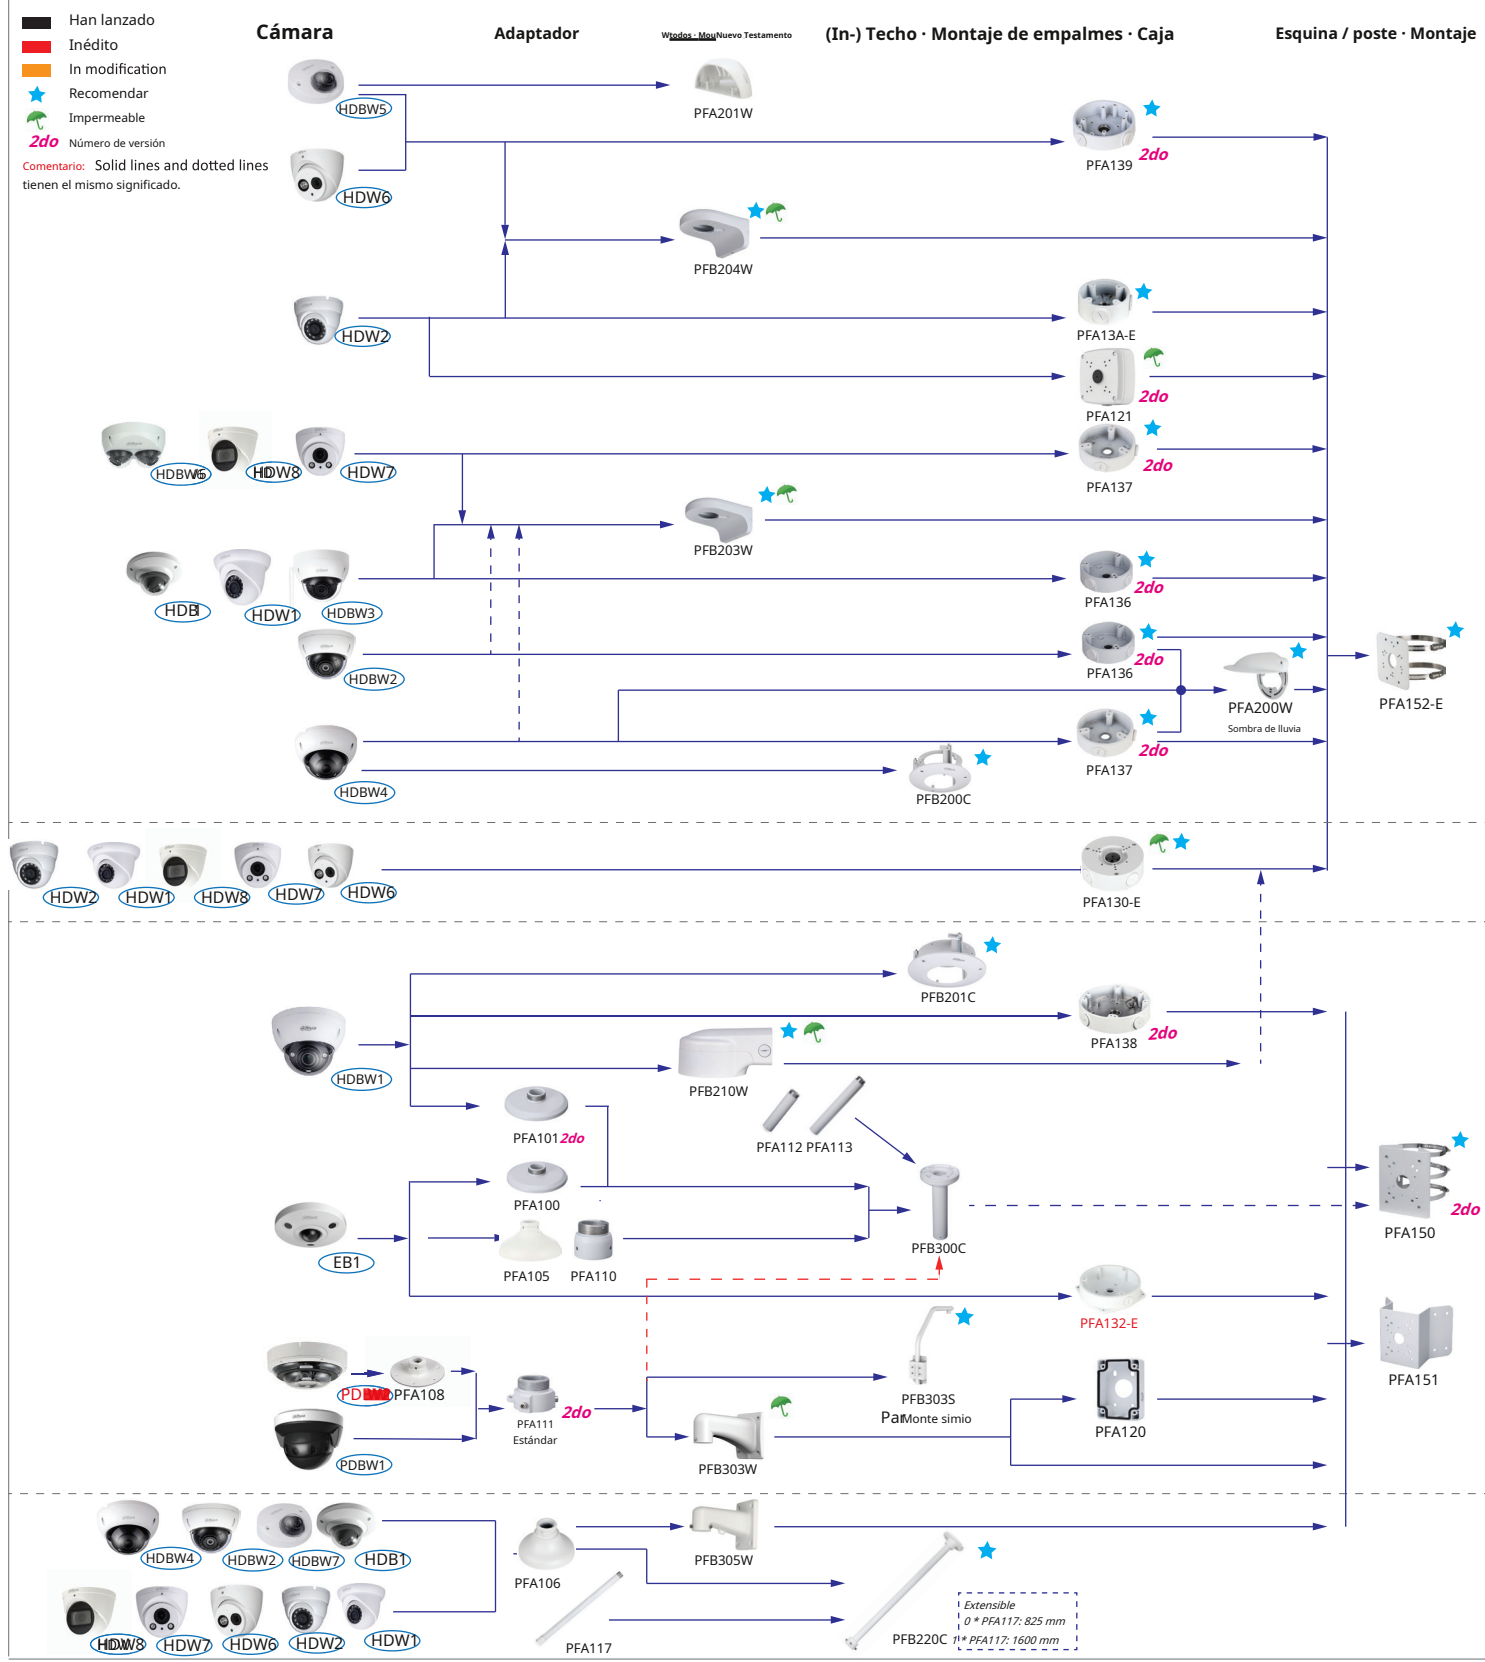

Selection of dome cameras

Forma	Red	Forma	Red
(HDB1)	HDB4231 / 4431C-AS, EB5531 (-M / M12)	(HDBW1)	HDBW8231 / 8331/81200 / 81230E-Z, HDBW8231 / 8331/5231/5431/5631 / 5831E-Z5E, HDB5331E, HDBW5331E, HDBW8242E-Z4FD, HDBW8242E-Z4FR, HDBW8231 / 8232 / 8331/8630/81230/5231/5431/5631 / 5831E-ZE
(HDW1)	HDW1230 / 1431 / 1531S	(HDBW2)	HDBW1230 / 1431 / 1531E (-S), HDBW4231 / 4431/4631 / 4831E-ASE
(HDW2)	HDW4231 / 4431M	(HDBW3)	HDBW1120 / 1320/1235 / 1435E-W, HDBW1230 / 1430E-AW
(HDW6)	HDW4231 / 4431 / 4830EM-AS, HDW4231 / 4431/4631 / 4831EM-ASE	(HDBW4)	HDBW2831R-ZS, HDBW5231 / 5431/5631 / 5831R-ZE, HDBW2231 / 2421/2431 / 2531R-ZS / VFS, HDBW2831R-ZS, HDBW1831R (-S)
(HDW7)	HDW2121 / 2221/2230/2231/2320/2421/2431 / 2531R-ZS, HDW5231 / 5431 / 5830R-Z	(HDBW5)	HDBW4231 / 4431F-AS / M / M12, HDBW4231F-MPC / M12PC
(HDW8)	HDW5231 / 5431/5631 / 5831R-ZE	(HDBW6)	HDBW4231F-E2-M
(EB1)	EBW8630 / 81230, EBW8630-IVC	(PDBW2)	PDBW5831-B360
(PDBW1)	PDBW8800 / 8802-A180