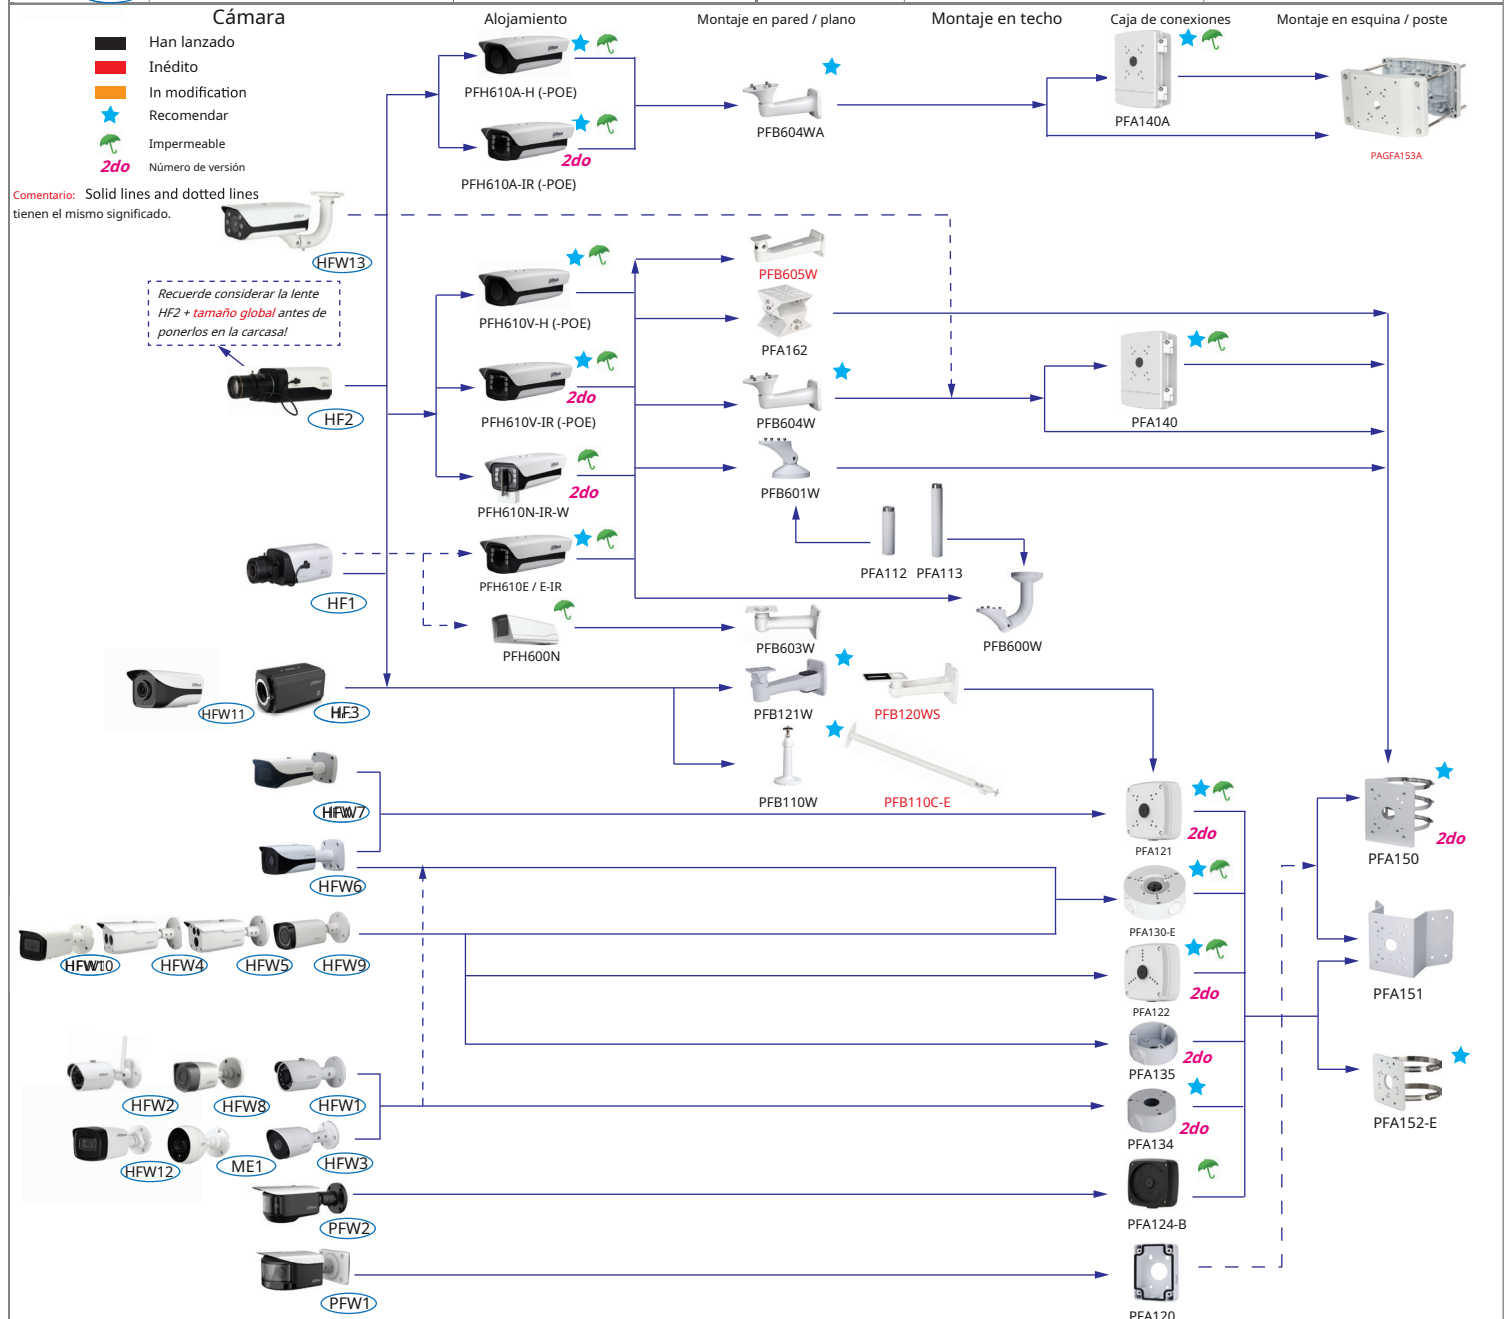

Selection of box cameras

| Forma | HDCVI | Red | Forma | HDCVI | Red |
|-------|---|---|-------|--------------------------|--|
| | HFW1000 / 1100/1220 / 1230/ 1400 / 1500SL, HFW1000 / 1100/1200/1220 / 1230/ 2241/1400/2401 / 1500/ 2501S, LC1200SL-W, HFW1200 / 1400S-POC | HFW1230 / 4231/1431 / 4431S / 1531S | | ME1200 / 1400 / 2802B | |
| | | HFW1120 / 1235/1320 / 1435S-W | | HF3231E | HF81230E, HF5431 / 5231 / 81230E-E |
| | HFW1400T, LC1220T-TH, HFW1200 / 1230 / 1500T (-A) | | | | HF8231 / 8232/8331/8630 / 8835F, HF8232F-NF, HF8242F-FD / FR, HF8231 / 8232/8331 / 8630F-E |
| | HFW1100 / 1220 / 1400B | | | HF3805G | |
| | HFW1100 / 1200/1220 / 1230/ 1400 / 1500D, HFW2401D | | | | PFW8601 / 8800/8802-A180 |
| | HFW2401E, HFW2241 / 2249/2501/2601 / 2802E-A | HFW4231 / 4431/4631 / 4831E-SE HFW1831E | | PFW3601-A180 | |
| | HF3231E-Z, HF3802E-Z / ZH-VP, HF3231E-Z12 | HFW8231 / 8331/81200 / 81230E-Z, HFW5231 / 8231/8331/5431 / 5830E-ZS, HFW5231E-Z12, HFW8231 / 8232/5231/8331/5431/5631/8630/5831 / 81230E-Z, HFW5231Z-Z12E, HFW8231/8331/5231/5431/5631 / 5831E-ZSE | | | HFW8242E-Z4FD-IRA-LED, HFW8242E-Z20FD-IRA-LED, HFW8242E-Z4FR-IRA-LED, HFW8242E-Z20FR-IRA-LED |
| | HFW1000 / 1100/1200/1220 / 1400R, HFW1000 / 1100 / 1220RM, B1A21, B2A21 | | | HFW1200/1230/1500TL (-A) | |
| | HFW1100 / 1220 / 1400R-VF (-IRE6), HFW1200/1230/ 2401 / 1500RZ-IRE6, HFW2231R-Z-IRE6-POC | HFW2231 / 2431R-ZS / VFS-IRE6 | | | HFW4230M-4G-AS-12 |
| | HFW2241/2501/ 2601 / 2802T-ZA (-DP), HFW2241/2249/2501/ 2802T-I8-A | HFW4231 / 4431/4631 / 4831T-ASE, HFW2231 / 2431 / 2531T-VFS / ZS / VFAS / ZAS, HFW4239T-ASE-NI, HFW2831T-ZS | | | |