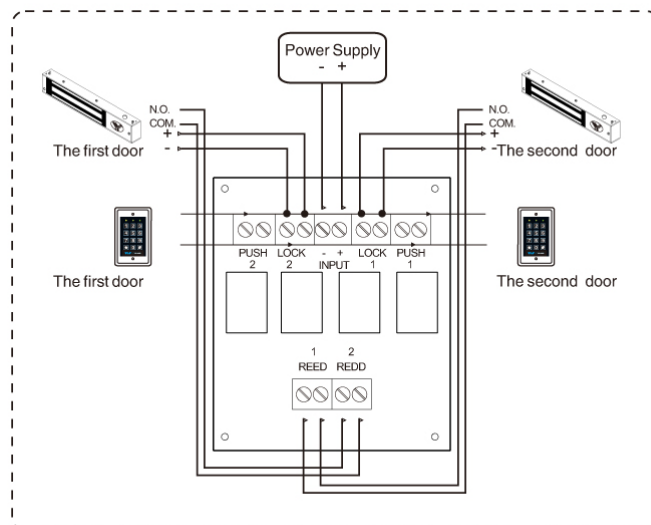

AX-INTERLOCK32

Interlock Module of Two Doors

► Specification

- Size: 69L x 60W x 15H (mm)
- Material: High quality elements with superb design
- Max.overload: 5A/24V
- Suitable for door: Fail-safe electric locks with signal output
- Operating temp: -20~+70°
- Output capability: Applied to double-door interlocking
- Suitable Humidity:5~90%
- Weight: 0.07kg

► Basic Instruction

Interlocking relay module is an implement for two doors egress controlling, such as bank, Airshower and circulation location with high-security access control etc. When the first door opens, the second door shuts.

► Dimension