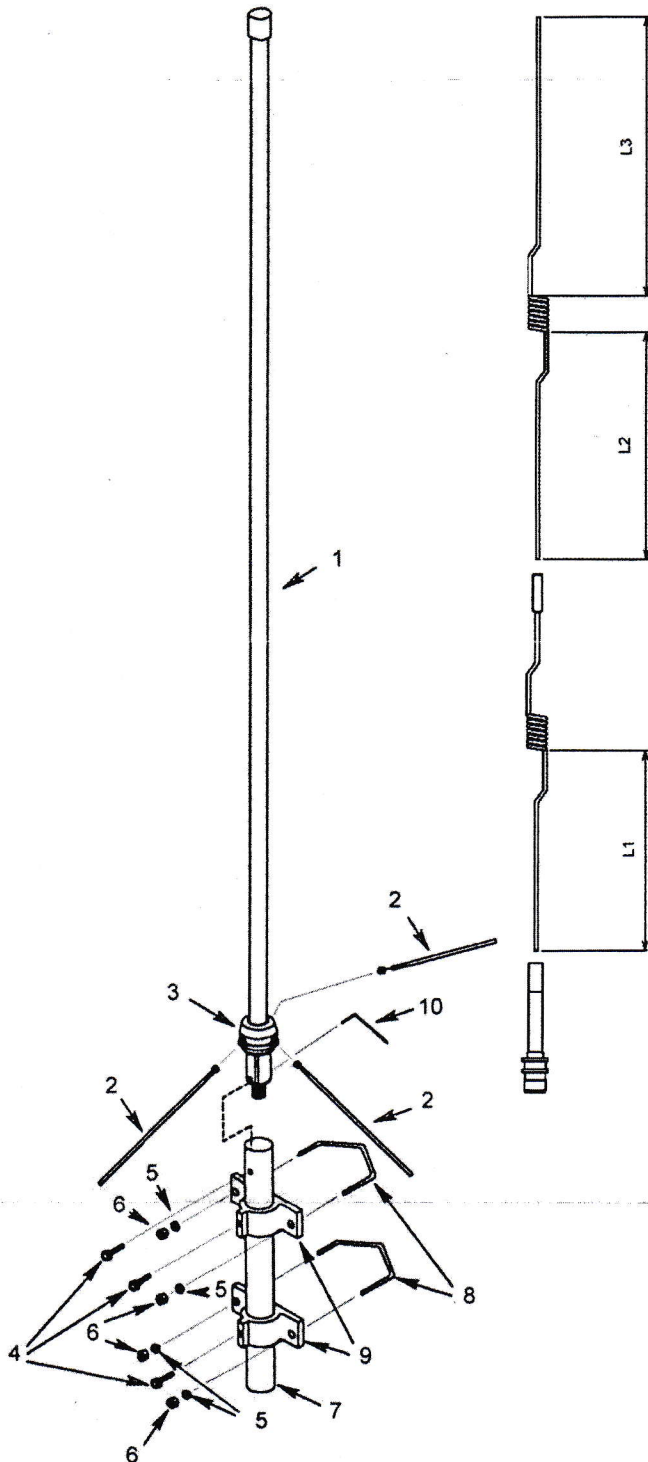

TXAB40070 UHF BASE STATION ANTENNA

CUTTING CHART

| Freq. (MHz) | L1 | L2 | L3 |
|------------------|-----|-----|-----|
| | mm | mm | mm |
| 400 | 445 | 340 | 485 |
| 405 | 445 | 340 | 485 |
| 410 | 445 | 340 | 455 |
| 415 | 445 | 340 | 455 |
| 420 | 445 | 340 | 415 |
| 425 | 445 | 340 | 415 |
| 430 | 445 | 340 | 395 |
| 435 | 440 | 335 | 390 |
| 440 | 440 | 335 | 390 |
| 442 | 430 | 335 | 390 |
| 444 | 390 | 335 | 390 |
| 448 | 380 | 325 | 385 |
| 452 | 370 | 325 | 385 |
| 457 | 360 | 320 | 385 |
| 461 | 355 | 315 | 380 |
| 466 | 345 | 310 | 380 |
| 470 | 335 | 310 | 380 |

PARTS LIST

| NO | DESCRIPTION | Q'TY |
|----|------------------------------|------|
| 1 | OUTER TUBE | 1 |
| 2 | RADIALS & NUT, SPRING WASHER | 3 |
| 3 | MAST | 1 |
| 4 | LOCKING SCREW | 3 |
| 5 | LOCKING WASHER | 4 |
| 6 | NUT | 4 |
| 7 | SUPPORTING PIPE | 1 |
| 8 | U-BOLT | 2 |
| 9 | BRACKET | 2 |
| 10 | WRENCH | 1 |