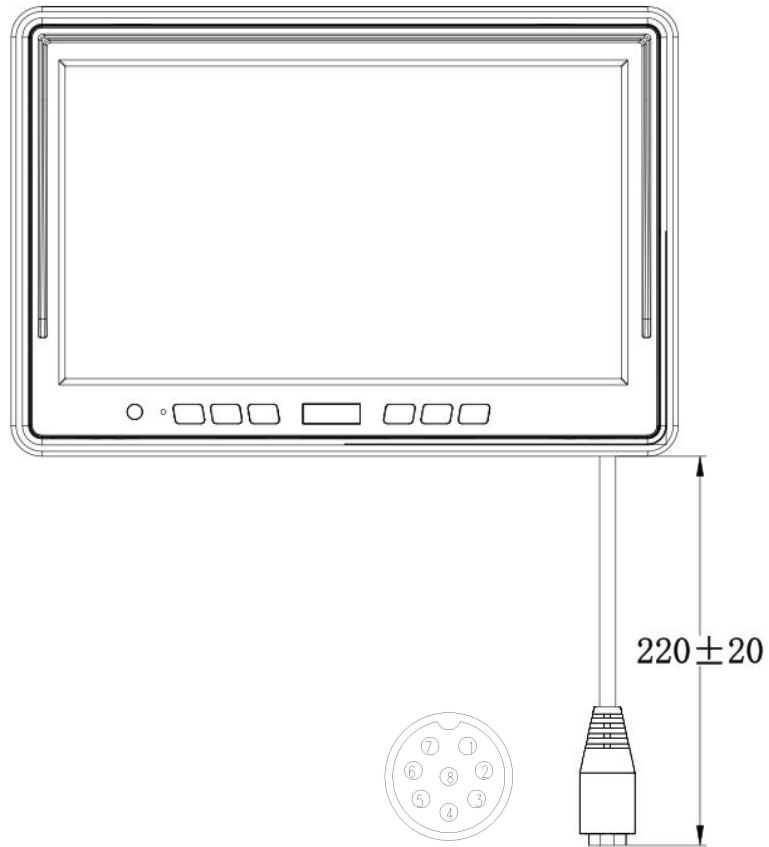

Specification

AE-MW1104 10.1-inch VGA screen	
Screen Size	10.1-inch screen
Display Resolution	1024 × 600
Brightness	250-400cd/m ² , adjustable
Backlight	LED
Viewing Angle	140°
Video Input	VGA (800 × 600, 1024 × 768, 1280 × 720, 1920 × 1080; 60Hz)
Working Voltage	DC12V±5%
Power Consumption	≤10W
Operation mode	Key (on the front panel)
Language	English(default), Chinese, German, French, Spanish, Portuguese, Italian, Dutch, Russian
Working Temperature	-20°C~+60°C (-4°F~140°F)
Working humidity	10%~80%
Dimension	280.7mm × 72.8mm × 185.7mm(110.5inch × 28.7inch × 73.1inch)
Installation Method	Bracket

Available Model

AE-MW1104(O-NEU)(10"/VGA/M/(Bracket))

Dimension

unit: mm

Cable Description

Cable Interface Description

No.	Definition	No.	Definition
1	VGA_B	5	VGA_R
2	GND	6	VGA_VS
3	VGA_G	7	DC12V
4	GND	8	VGA_HS