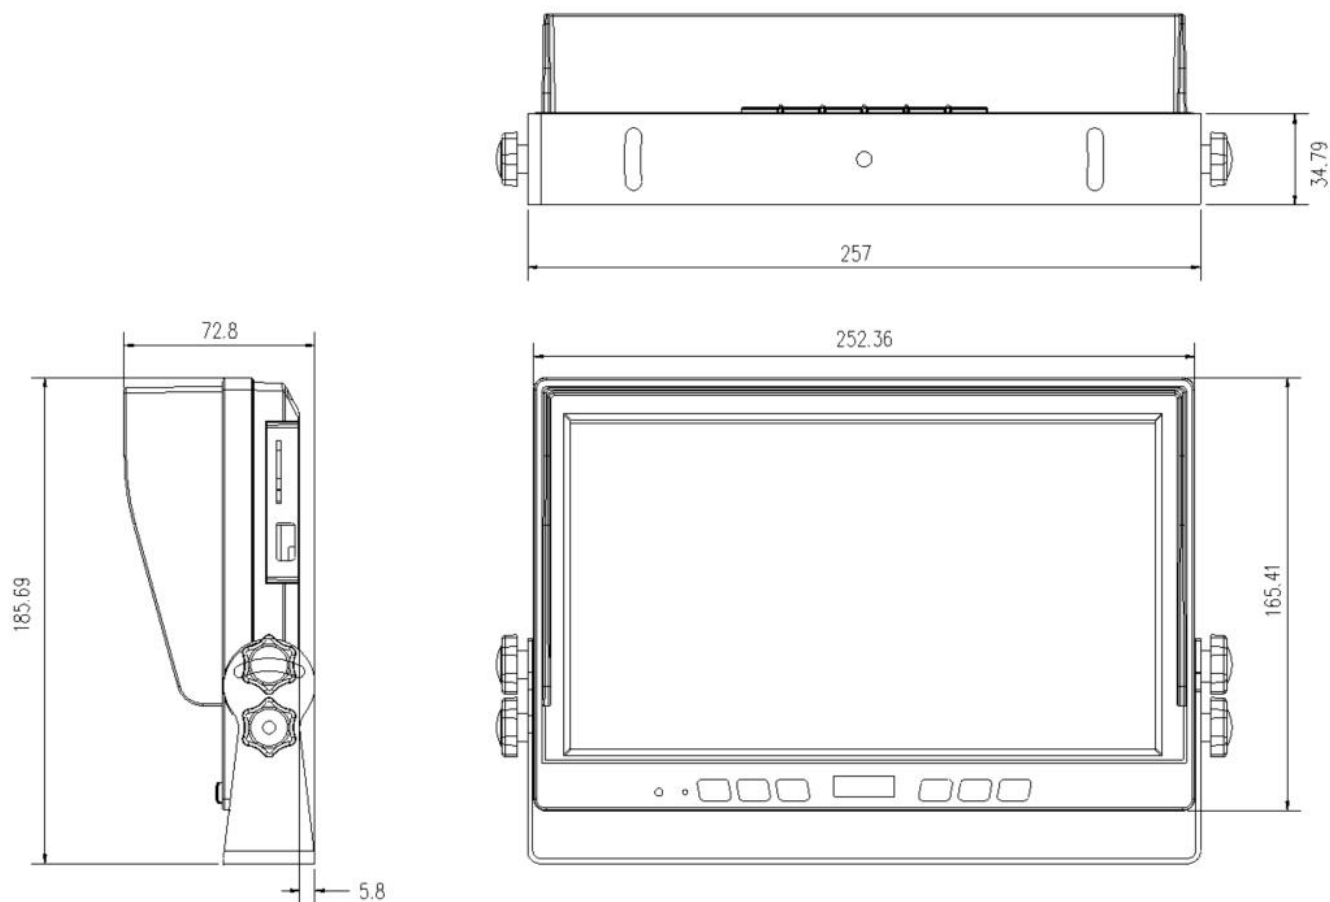

AE-MW1104 10.1-inch VGA Screen

- Stable performance, meet the requirements of vehicle products
- Supports 1-ch video inputs: VGA
- Supports parameter settings: brightness, contrast, chromaticity, parameter reset, etc.
- Supports bracket mounting methods, convenient and flexible

Specification

AE-MW1104 10.1-inch VGA screen	
Screen Size	10.1-inch screen
Display Resolution	1024 × 600
Brightness	250-400cd/m ² , adjustable
Backlight	LED
Viewing Angle	140°
Video Input	VGA (800 × 600, 1024 × 768, 1280 × 720, 1920 × 1080; 60Hz)
Working Voltage	DC12V±5%
Power Consumption	≤10W
Operation mode	Key (on the front panel)
Language	English(default), Chinese, German, French, Spanish, Portuguese, Italian, Dutch, Russian
Working Temperature	-20°C~+60°C (-4°F~140°F)
Working humidity	10%~80%
Dimension	280.7mm × 72.8mm × 185.7mm(110.5inch × 28.7inch × 73.1inch)
Installation Method	Bracket

Available Model

AE-MW1104(O-NEU)(10"/VGA/M/(Bracket))

Dimension

unit: mm

Cable Description

Cable Interface Description

No.	Definition	No.	Definition
1	VGA_B	5	VGA_R
2	GND	6	VGA_VS
3	VGA_G	7	DC12V
4	GND	8	VGA_HS