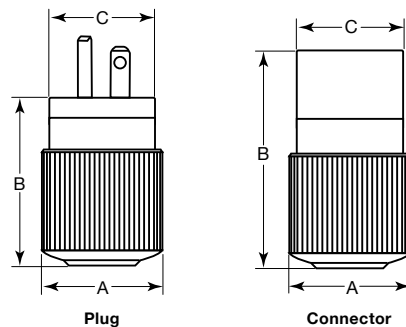

15A and 20A 125V and 250V Plugs and Connectors, 2-Pole 3-Wire Inches (mm)

TECH-SPEC®

Device Type			Plug			Connector		
Rating	Cord Diameter	Color	Nylon	Nylon/ Polymer	Corrosion- Resistant Nylon/Polymer	Nylon	Nylon/ Polymer	Corrosion- Resistant Nylon/Polymer
NEMA 5-15, 15A 125V 	.300"-.655" (7.6-16.6)	Black/White	BRY5266NP	—	—	BRY5269NC	—	—
	.245"-.655" (6.2-16.6)	Black Orange Yellow	— — —	BRY5266NPB BRY5266NPOR BRY5266NPSY	— — BRY5266NPCR	— — —	BRY5269NCB — BRY5269NCSY	— — BRY5269NCCR
	.300"-.655" (7.6-16.6)	Black/White	BRY5366NP	—	—	BRY5369NC	—	—
NEMA 5-20, 20A 125V 	.245"-.655" (6.2-16.6)	Yellow	—	BRY5366NPSY	BRY5366NPCR	—	BRY5369NCSY	BRY5369NCCR
	.300"-.625" (7.6-15.9)	Black/White	BRY5666NP	—	—	BRY5669NC	—	—
NEMA 6-15, 15A 250V 	.245"-.655" (6.2-16.6)	Yellow	—	BRY5666NPSY	—	—	—	—
	.300"-.625" (7.6-15.9)	Black/White	BRY5466NP	—	—	BRY5469NC	—	—
NEMA 6-20, 20A 250V 	.245"-.655" (6.2-16.6)	Yellow	—	BRY5466NPSY	—	—	BRY5469NCSY	—

Product Dimensions Inches (mm)

	Plug	Connector
A	1.52" (38.6)	1.52" (38.6)
B	2.18" (55.4)	2.95" (74.9)
C	1.38" (35.1)	1.38" (35.1)

NEMA® is a registered trademark of the National Electrical Manufacturers Association.