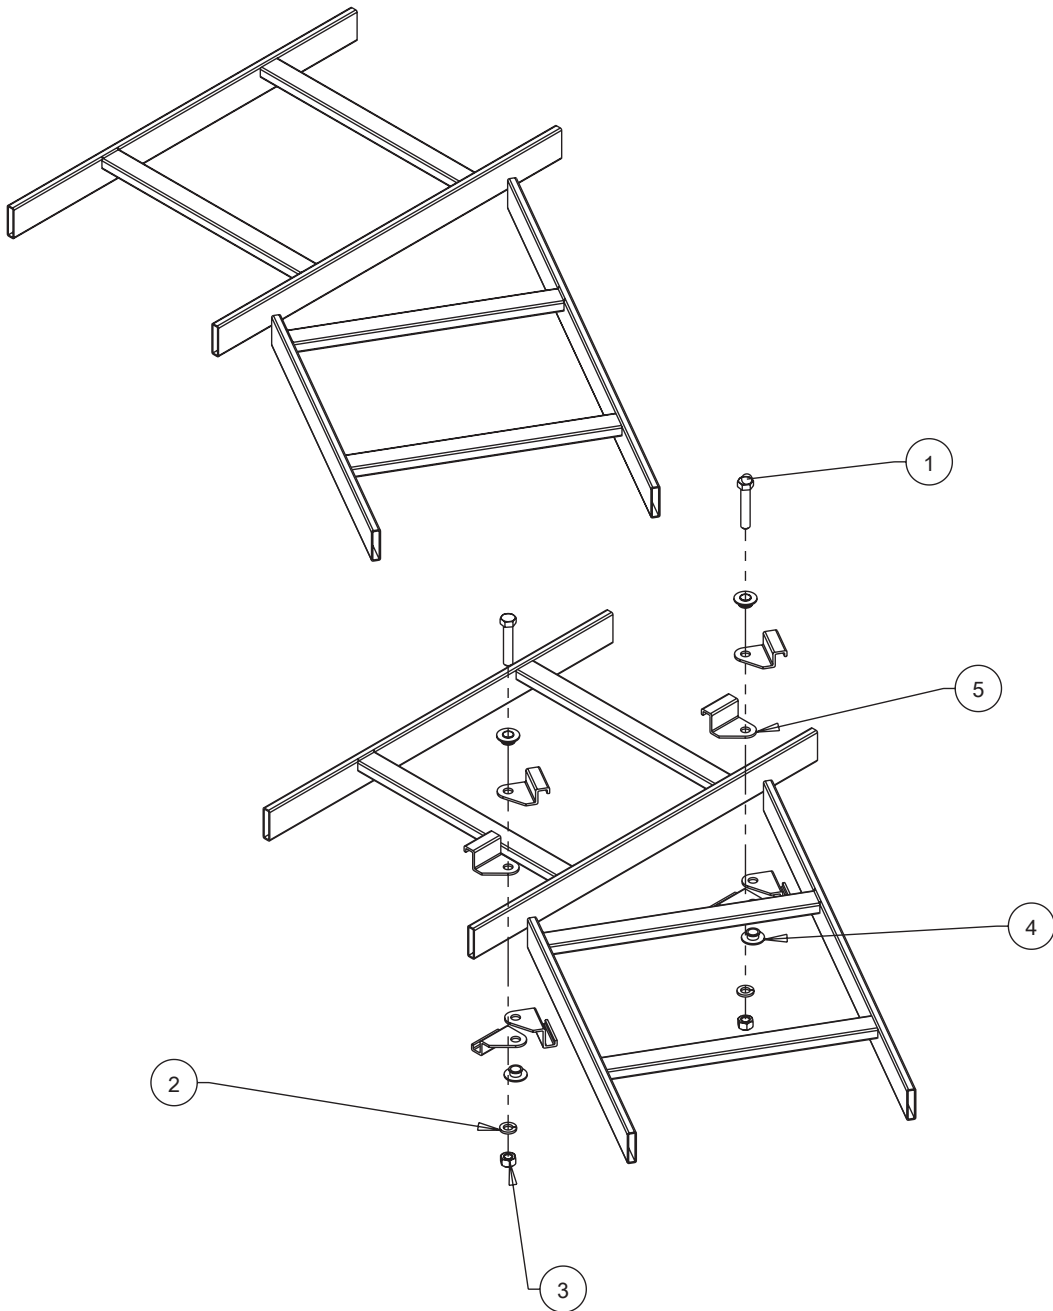

Cable Runway Ladder Rack System

Table of Contents

Butt Splice Kit	2
Adjustable Butt Splice Kit	3
Junction Splice Kit	4
Adjustable Junction Splice Kit.....	5
Retaining Post Kit.....	6
L-Bracket Kit	7
Radius Drop Kit.....	8
Stringer Radius Drop Kit.....	9
Foot Kit.....	10
Ceiling Support Kit.....	11
Rack-to-Runway Mounting Plate Kit.....	12

Vertical Wall Bracket Kit.....	13
Triangle Support Bracket Kit.....	14
Modular Triangle Support Bracket Kit.....	15
Wall Angle Support Kit	16
Corner Support Bracket kit	17
End Cap Kit	18
Runway Termination Kit	19
Movable Cross Member Kit	20
Runway Elevation Kit.....	21
Runway Overhead 12-inch Stack Kit	22
Runway Center Support Kit.....	23
J-Bolt Kit.....	24

Butt Splice Kit

Adjustable Butt Splice Kit

<p>1</p>  <p>(2x)</p>	<p>2</p>  <p>(2x)</p>	<p>3</p>  <p>(8x)</p>	
<p>4</p>  <p>(2x)</p>	<p>5</p>  <p>(8x)</p>	<p>6</p>  <p>(8x)</p>	<p>7</p>  <p>(4x)</p>

Junction Splice Kit

Adjustable Junction Splice Kit

Retaining Post Kit

L-Bracket Kit

Radius Drop Kit

Stringer Radius Drop Kit

Foot Kit

1  (2x)	2  (2x)	3  (2x)
4  (2x)	5  (4x)	

Ceiling Support Kit