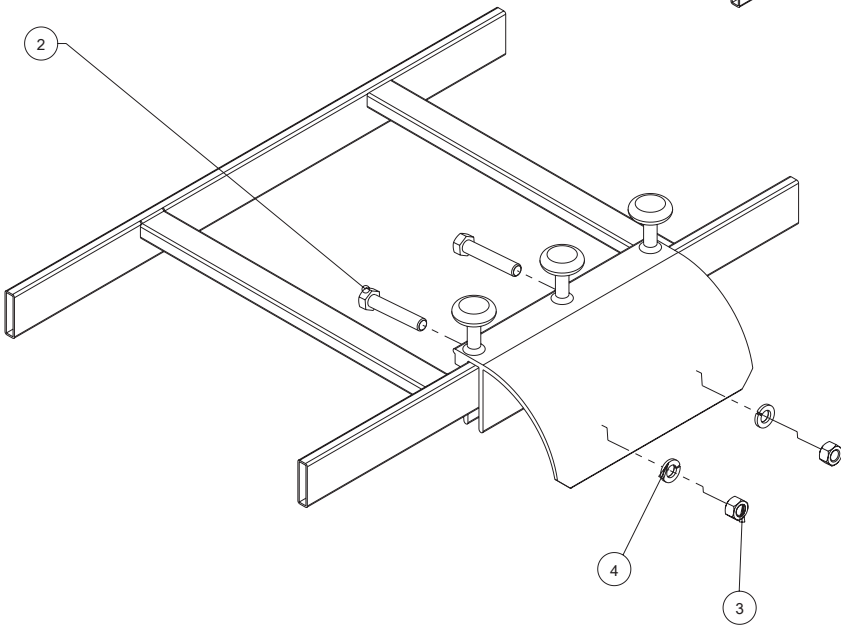

Adjustable Junction Splice Kit

Retaining Post Kit

L-Bracket Kit

Radius Drop Kit

Stringer Radius Drop Kit

Foot Kit

1  (2x)	2  (2x)	3  (2x)
4  (2x)	5  (4x)	

Ceiling Support Kit

Rack-to-Runway Mounting Plate Kit

1  (4x)	2  (4x)	3  (1x)
4  (1x)	5  (4x)	

Vertical Wall Bracket Kit

Triangle Support Bracket Kit

Modular Triangle Support Bracket Kit

1  (1x)	2  (1x)	3  (3x)	
4  (1x)	5  (2x)	6  (2x)	7  (2x)