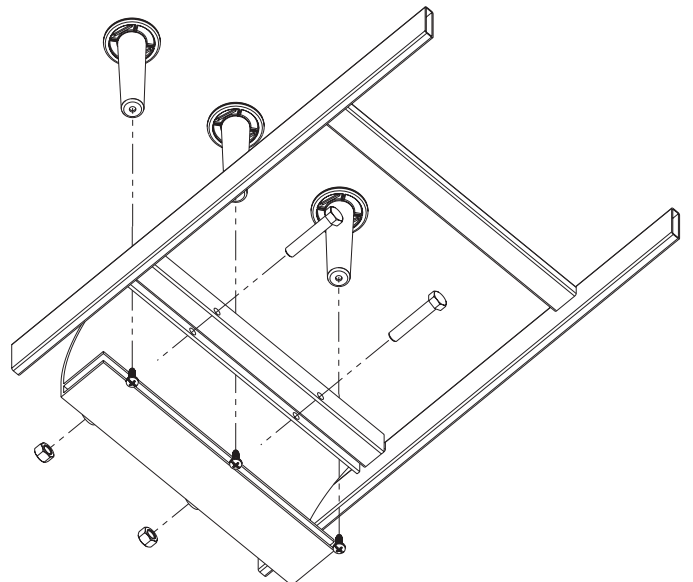

Adjustable Junction Splice Kit

Retaining Post Kit

L-Bracket Kit

Radius Drop Kit

Stringer Radius Drop Kit

Foot Kit

1  (2x)	2  (2x)	3  (2x)
4  (2x)	5  (4x)	

Ceiling Support Kit

Rack-to-Runway Mounting Plate Kit

1  (4x)	2  (4x)	3  (1x)
4  (1x)	5  (4x)	

Vertical Wall Bracket Kit

Triangle Support Bracket Kit

Modular Triangle Support Bracket Kit

1  (1x)	2  (1x)	3  (3x)	
4  (1x)	5  (2x)	6  (2x)	7  (2x)