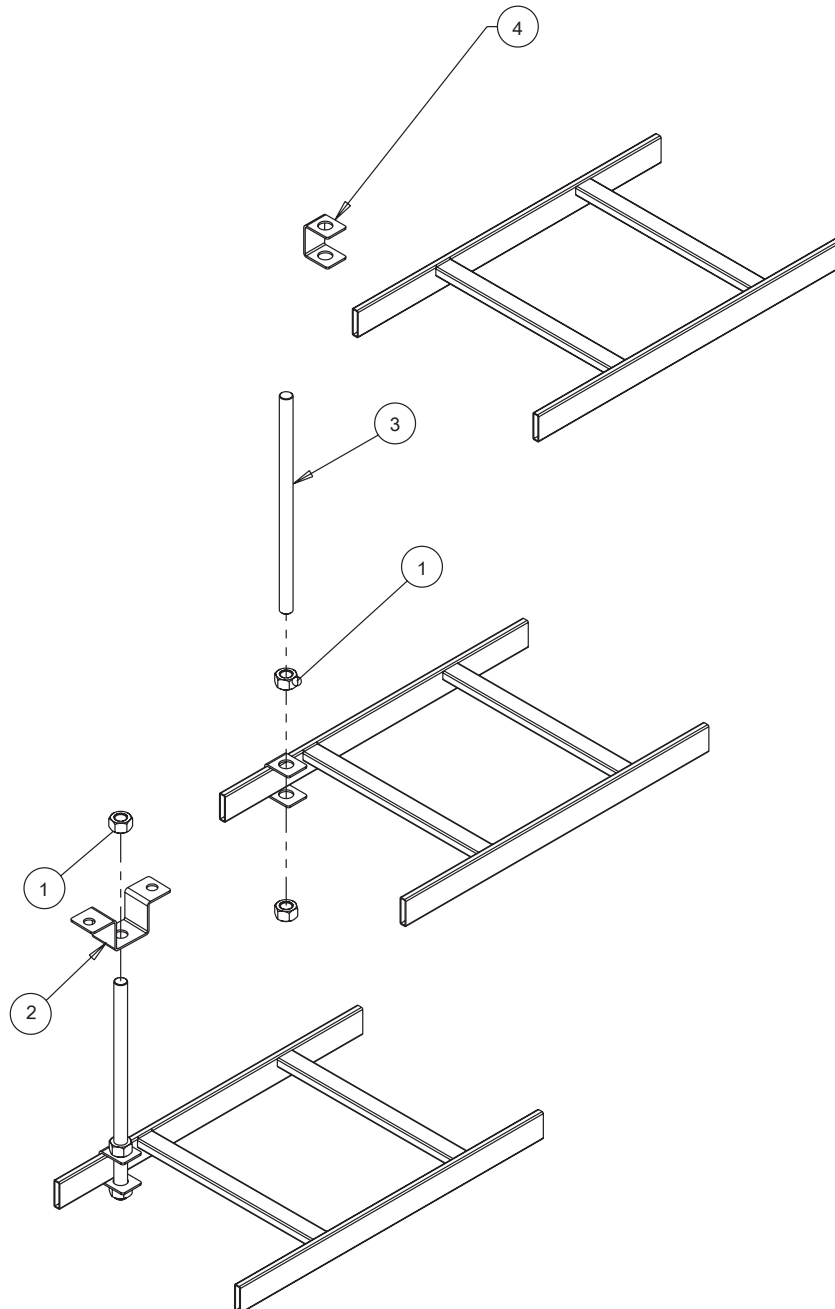

Adjustable Junction Splice Kit

Retaining Post Kit

L-Bracket Kit

Radius Drop Kit

Stringer Radius Drop Kit

Foot Kit

1  (2x)	2  (2x)	3  (2x)
4  (2x)	5  (4x)	

Ceiling Support Kit

Rack-to-Runway Mounting Plate Kit

1  (4x)	2  (4x)	3  (1x)
4  (1x)	5  (4x)	

Vertical Wall Bracket Kit

Triangle Support Bracket Kit

Modular Triangle Support Bracket Kit

1  (1x)	2  (1x)	3  (3x)	
4  (1x)	5  (2x)	6  (2x)	7  (2x)