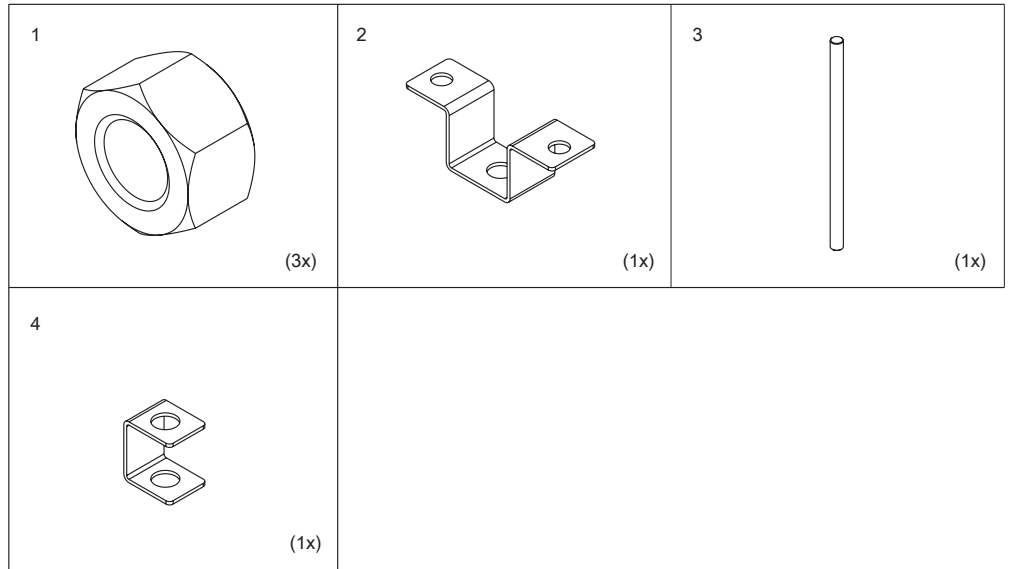

Adjustable Junction Splice Kit

Retaining Post Kit

L-Bracket Kit

Radius Drop Kit

Stringer Radius Drop Kit

Foot Kit

1  (2x)	2  (2x)	3  (2x)
4  (2x)	5  (4x)	

Ceiling Support Kit