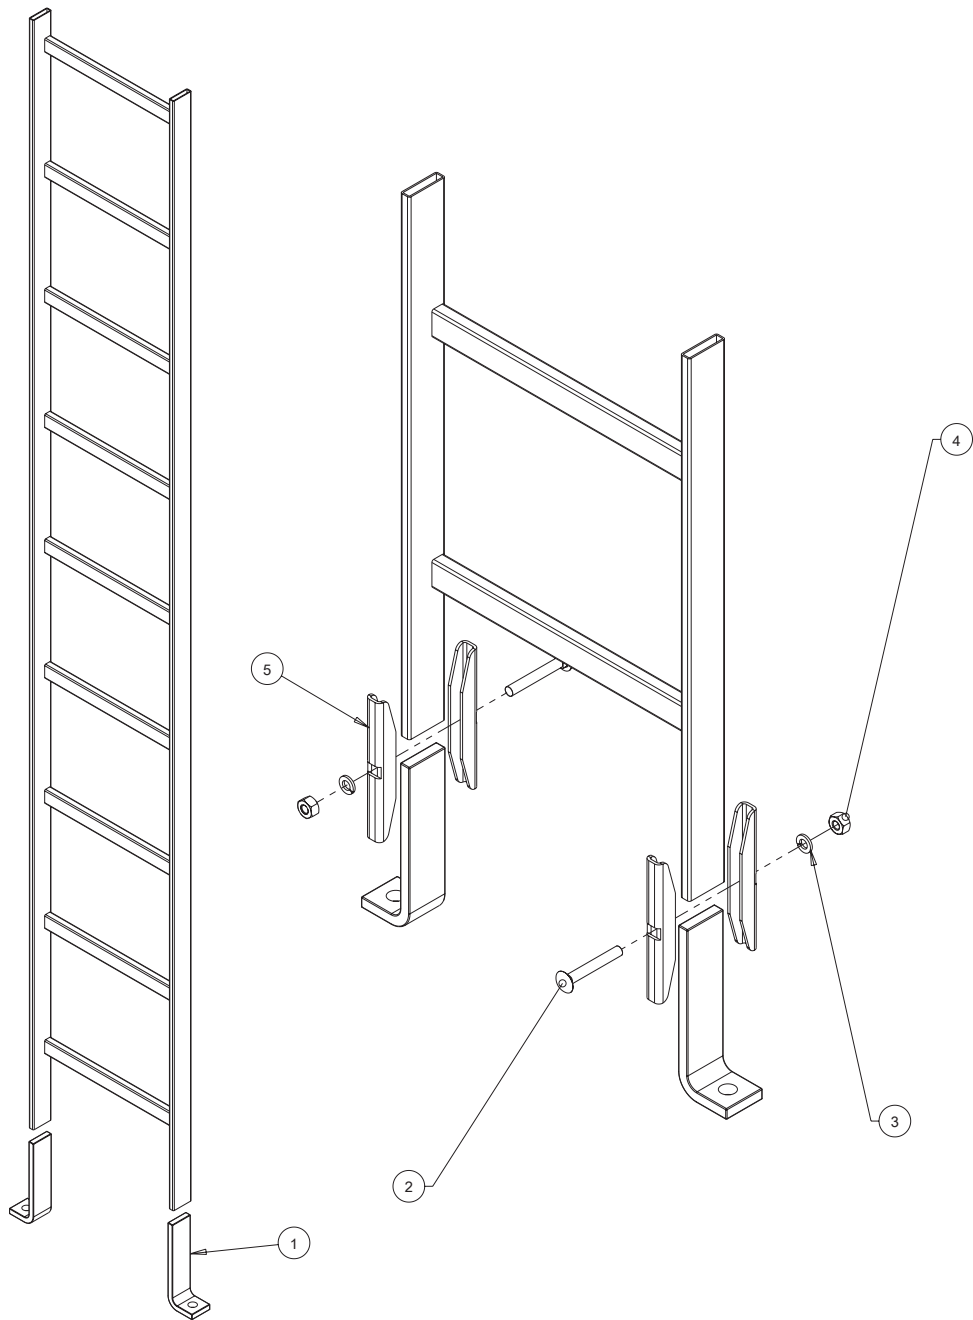

Adjustable Junction Splice Kit

Retaining Post Kit

L-Bracket Kit

Radius Drop Kit

Stringer Radius Drop Kit

Foot Kit

1  (2x)	2  (2x)	3  (2x)
4  (2x)	5  (4x)	

Ceiling Support Kit

Rack-to-Runway Mounting Plate Kit

1  (4x)	2  (4x)	3  (1x)
4  (1x)	5  (4x)	

Vertical Wall Bracket Kit

Triangle Support Bracket Kit

Modular Triangle Support Bracket Kit

1  (1x)	2  (1x)	3  (3x)	
4  (1x)	5  (2x)	6  (2x)	7  (2x)