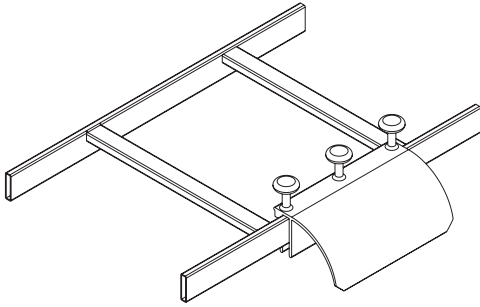

Adjustable Junction Splice Kit

Retaining Post Kit

L-Bracket Kit

Radius Drop Kit

Stringer Radius Drop Kit

Foot Kit

1  (2x)	2  (2x)	3  (2x)
4  (2x)	5  (4x)	

Ceiling Support Kit

Rack-to-Runway Mounting Plate Kit

1  (4x)	2  (4x)	3  (1x)
4  (1x)	5  (4x)	

Vertical Wall Bracket Kit

Triangle Support Bracket Kit

Modular Triangle Support Bracket Kit

1  (1x)	2  (1x)	3  (3x)	
4  (1x)	5  (2x)	6  (2x)	7  (2x)