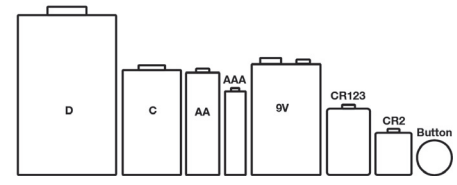

5800 Wireless Replacement Battery Chart

Product	Battery Type	Product	Battery Type
5800CO	CR123	5816MN	CR123
5800MICRA	CR1620 coin cell	5816OD	AA Lithium (Qty 2)
5800PIR-RES	CR123	5817	CR123
5800PIR	CR123	5817CB	CR123
5800PIR-COM	CR123	5818	CR123
5800PIR-OD	AA lithium (Qty 4)	5818MNL	AAA lithium*
5800RPS	CR1620 coin cell	5819	CR123
5800SS1	CR2	5819WHS	CR123
5800WAVE	WALYNX-RCHB-SC	5819BRS	CR123
5801	CR123	5820L	AAA lithium*
5802	CR1/3N (not replaceable)	5821	CR123
5802MN	CR2032 coin cell	5827	9 volt alkaline
5802WXT/5802WXT-2	CR2032 coin cell	5828V	AA alkaline (Qty 3)
5804	CR2025 coin cell	5839	9 volt Lithium
5804BD	CR2430 (Qty 2)	5853	CR123 (Qty 2)
5804BDV	CR2430 (Qty 2)	5869	CR123
5804Watch	CR2025 coin cell	5870API-WH	CR2
5805-6	CR2032 coin cell	5870API-GY	CR2
5806	9 volt alkaline (Qty 2)	5878	CR2032 coin cell
5806W3	CR123	5890	CR123 (Qty 2)
5808	CR123 (Qty 2)	5890PI	CR123 (Qty 2)
5808LST	CR123 (Qty 2)	5894PI	CR123 (Qty 3)
5808W3	CR123	5897-35	CR123 (Qty 4)
5809	CR123	5898	AA lithium (Qty 4)
5811	CR2032 coin cell		
5811BR	CR2032 coin cell		
5814	CR2430 coin cell		
5815	CR123		
5816	CR123		
		LYNX Plus/LYNX Touch	LYNXRCHKIT-HC LYNXRCHKIT-SC LYNXRCHKIT-SHA