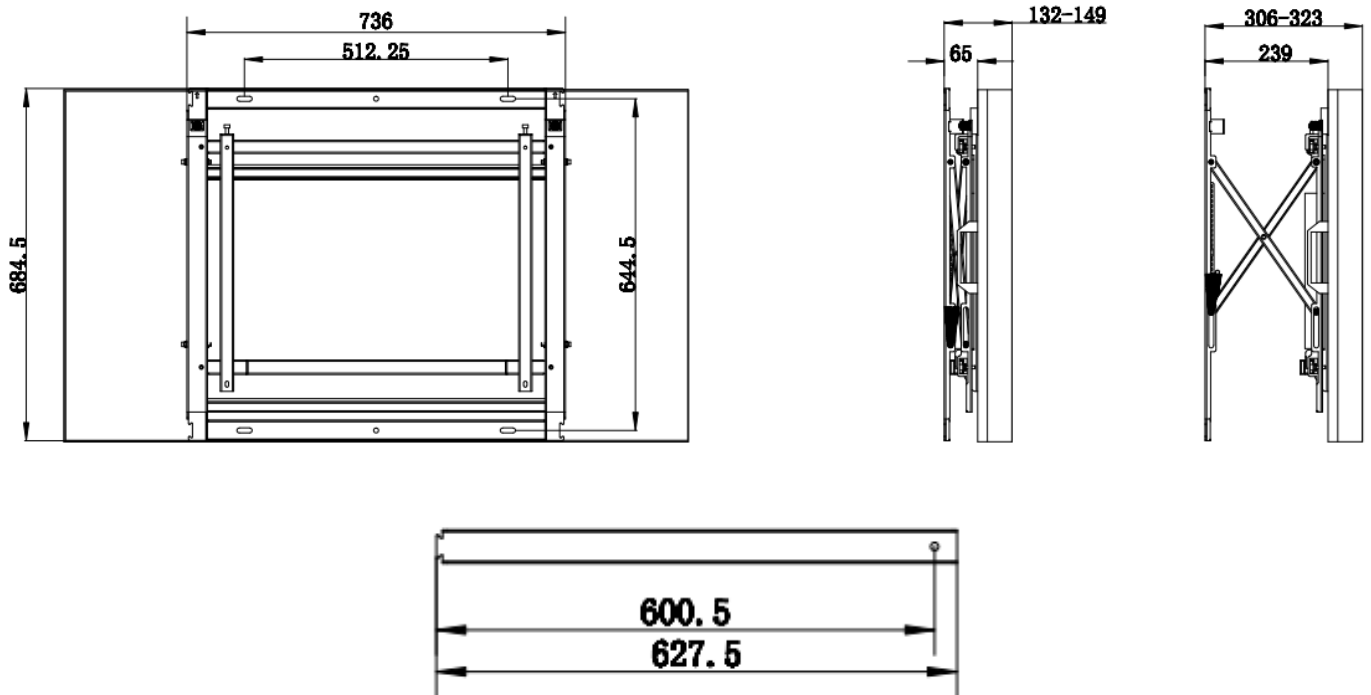

DS-DN5501W

55" LCD Display Unit Front-maintenance Wall-mounted Bracket

Key Features

- Front-maintenance Wall-mounted Bracket for 55" LCD Screen
- Solid Steel structure, Prevent screen bend or twist
- Cold-rolled Steel Plate(SPCC)

Specification

Name	DS-DN5501W
Appearance	Hikvision Black
Material	Cold-rolled Steel Plate(SPCC)
Dimension(WxHxD)	736mmx684.5mmx65-239mm
Weight	8Kg

Order Model and Code:

DS-DN5501W | 190144366

Dimensions

Suitable LCD Display Unit Model