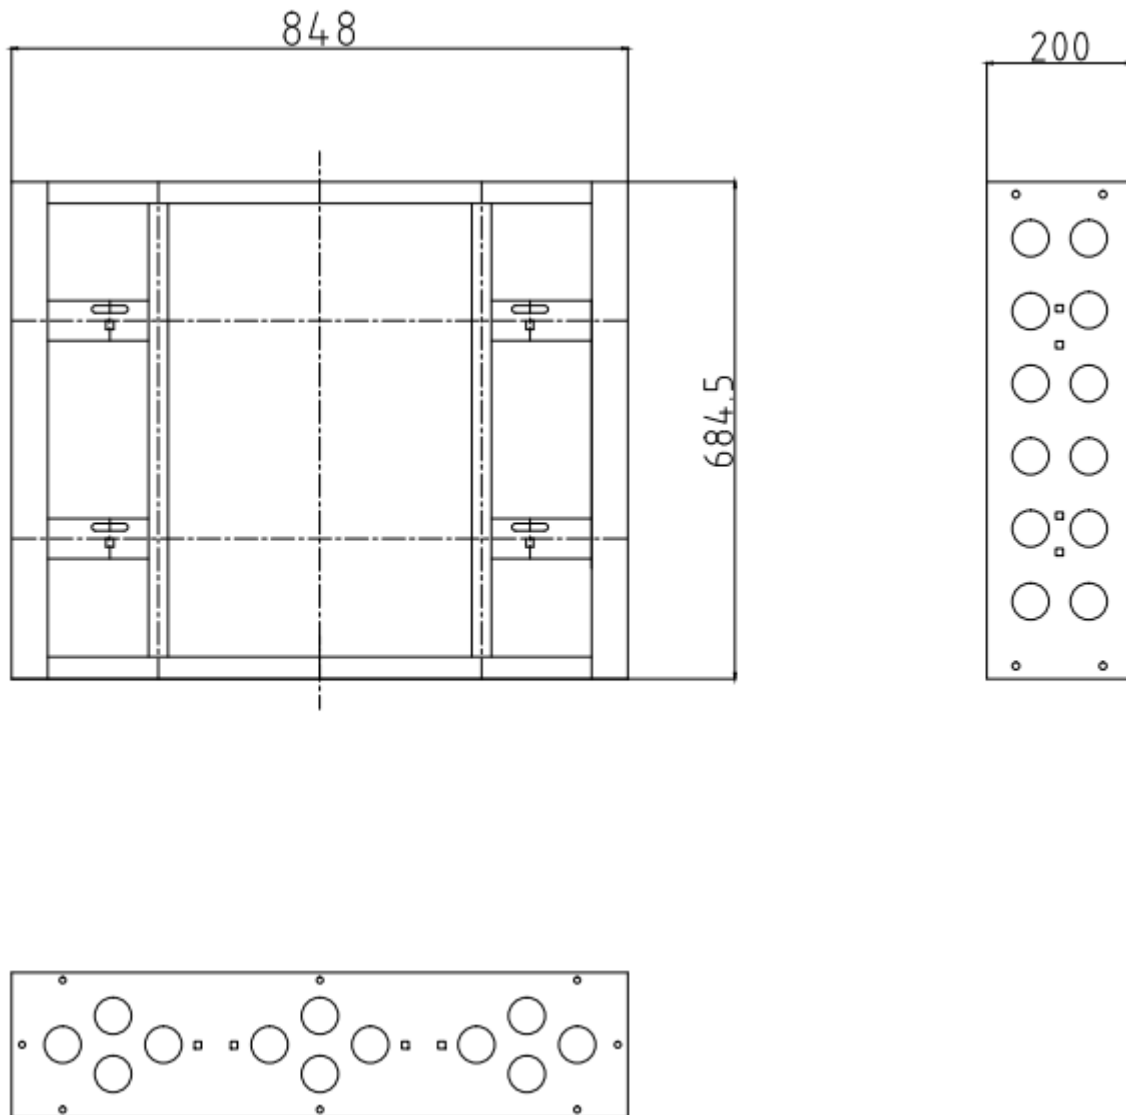

DS-DN55B3M_F

55 LCD Display Unit Modular Frame Bracket

Key Features

- Modular Frame Bracket for 55 LCD Screen
- Solid Steel structure, Prevent screen bend or twist
- Cold-rolled Steel Plate (SPCC)

Specification

| | |
|-------------------|--------------------------------|
| Name | DSDN55B3M_F |
| Appearance | Hikvision Black |
| Material | Cold-rolled Steel Plate (SPCC) |
| Dimension (WxHxD) | 848mm x 684.5mm x 200mm |
| Weight | 35kg |

Order Model and Code:

DS-DN55B3M_F | 190123772

Dimensions

Suitable LCD Display Unit Model

- DSD205NH-B/G
- DSD205NL-B/G