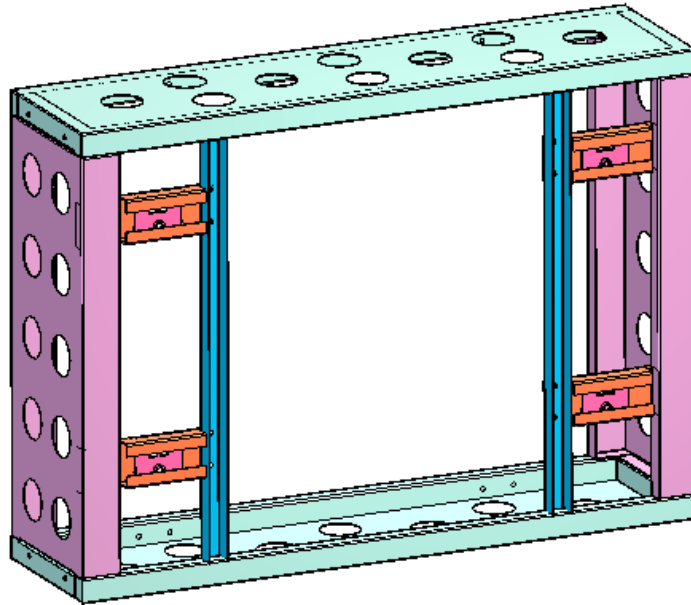

DS-DN55B3M_F

55 LCD Display Unit Modular Frame Bracket

Key Features

- Modular Frame Bracket for 55 LCD Screen
- Solid Steel structure, Prevent screen bend or twist
- Cold-rolled Steel Plate (SPCC)

Specification

| | |
|-------------------|--------------------------------|
| Name | DSDN55B3M_F |
| Appearance | Hikvision Black |
| Material | Cold-rolled Steel Plate (SPCC) |
| Dimension (WxHxD) | 848mm x 684.5mm x 200mm |
| Weight | 35kg |

Order Model and Code:

DS-DN55B3M_F | 190123772

Dimensions

Suitable LCD Display Unit Model

- DSD205NH-B/G
- DSD205NL-B/G