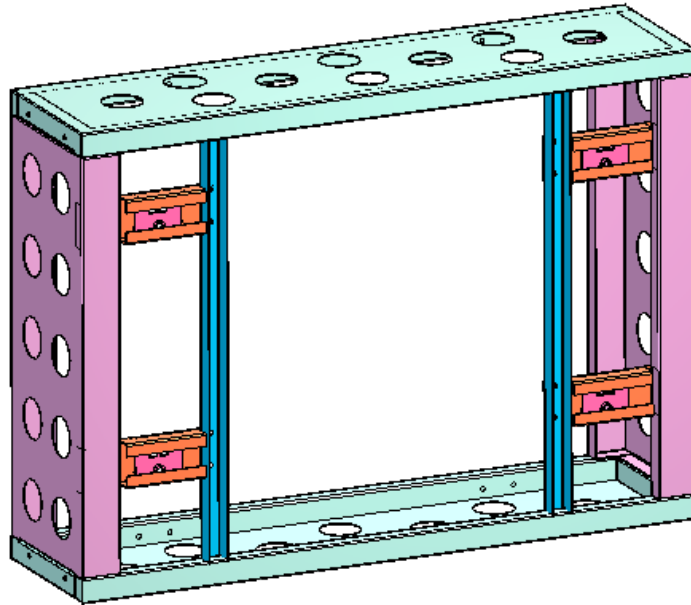

DS-DN55B3M_F

55" LCD Display Unit Modular Frame Bracket

Key Features

- Modular Frame Bracket for 55" LCD Screen
- Solid Steel structure, Prevent screen bend or twist
- Cold-rolled Steel Plate(SPCC)

Specification

Name	DS-DN55B3M_F
Appearance	Hikvision Black
Material	Cold-rolled Steel Plate(SPCC)
Dimension(WxHxD)	848mmx684.5mmx200mm
Weight	35 kg

Order Model and Code:

DS-DN55B3M_F | 190123772

Dimensions

Suitable LCD Display Unit Model