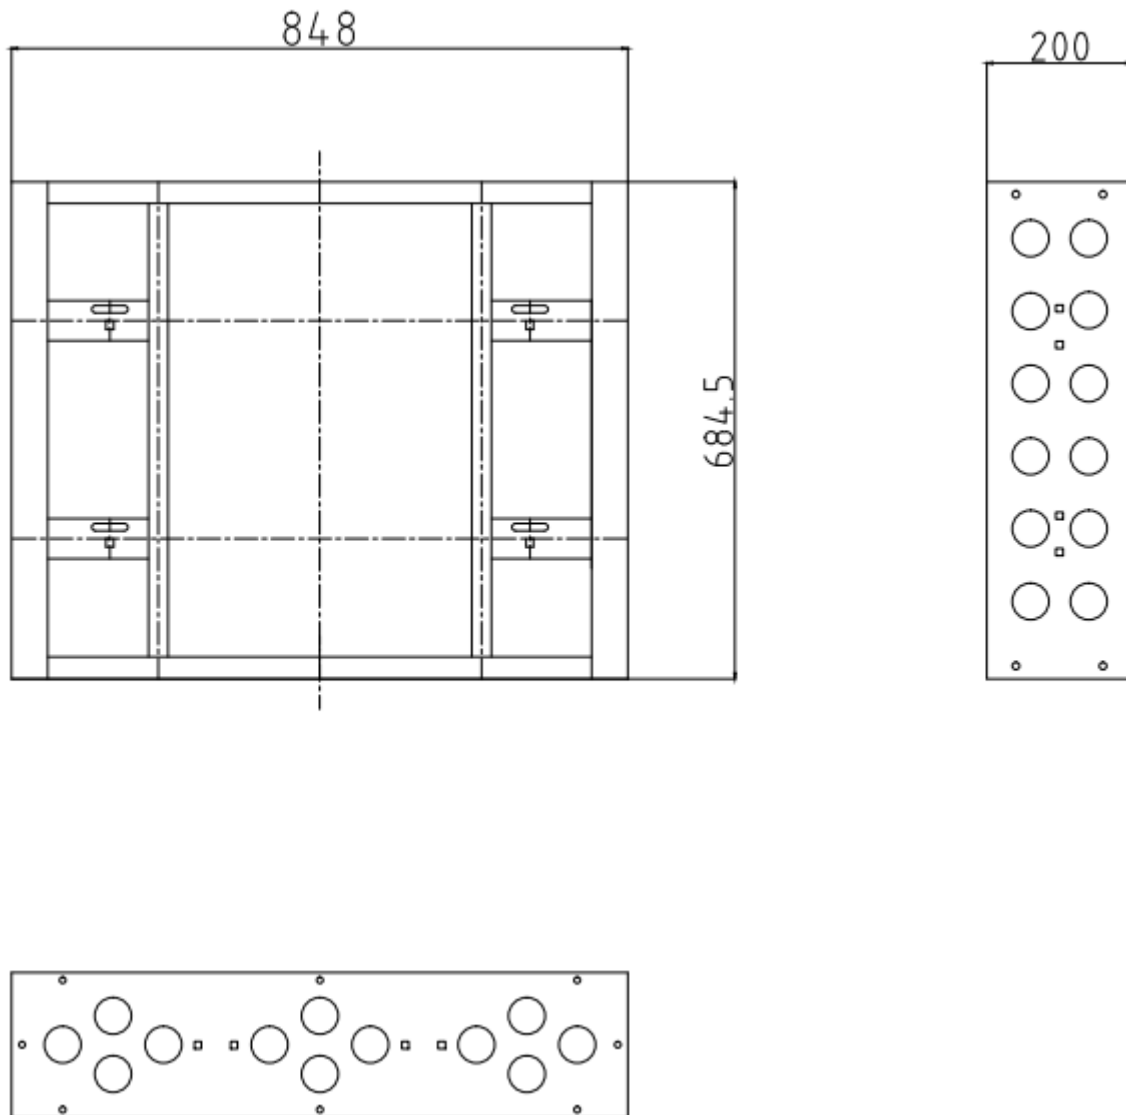

DS-DN55B3M_F

55" LCD Display Unit Modular Frame Bracket

Key Features

- Modular Frame Bracket for 55" LCD Screen
- Solid Steel structure, Prevent screen bend or twist
- Cold-rolled Steel Plate(SPCC)

Specification

Name	DS-DN55B3M_F
Appearance	Hikvision Black
Material	Cold-rolled Steel Plate(SPCC)
Dimension(WxHxD)	848mmx684.5mmx200mm
Weight	35 kg

Order Model and Code:

DS-DN55B3M_F | 190123772

Dimensions

Suitable LCD Display Unit Model