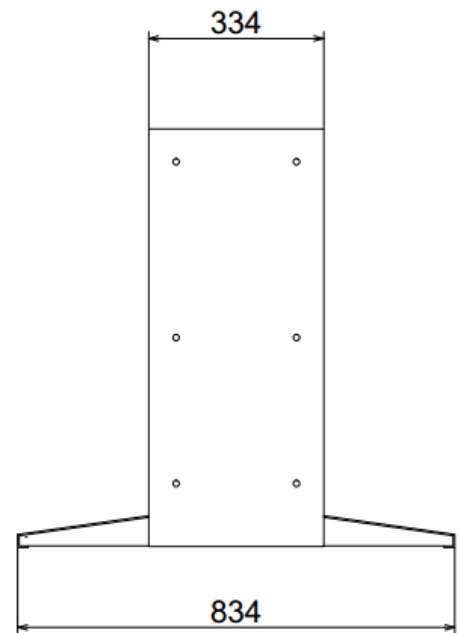

DS-DN55B3M/B

55" LCD Display Unit Modular Pedestal Bracket

Key Features

- Modular Pedestal Bracket for 55" LCD Screen
- Solid Steel structure, 800mm Suitable View Height
- Cold-rolled Steel Plate(SPCC)

Specification

Name	DS-DN55B3M/B
Appearance	Hikvision Black
Material	Cold-rolled Steel Plate(SPCC)
Dimension(WxHxD)	1213.5mmx800mmx834mm (main body 334mm)
Weight	75 kg

Order Model and Code:

DS-DN55B3M/B | 190106364

Dimensions