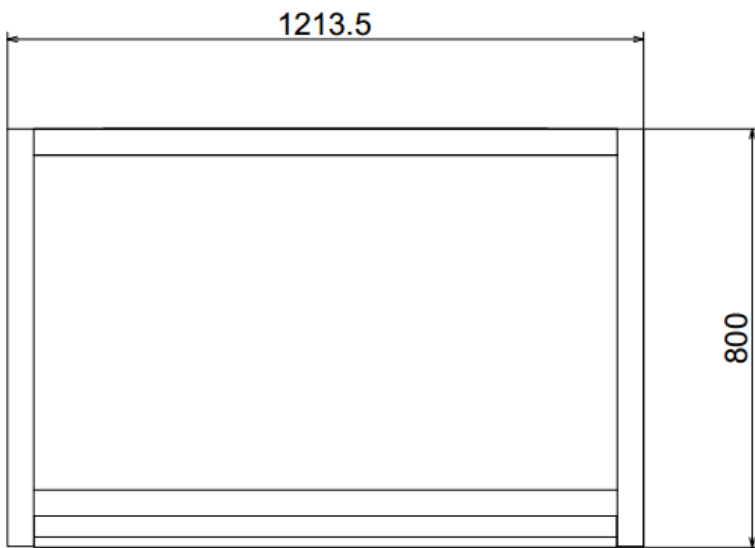

DS-DN55B3M/B

55" LCD Display Unit Modular Pedestal Bracket

Key Features

- Modular Pedestal Bracket for 55" LCD Screen
- Solid Steel structure, 800mm Suitable View Height
- Cold-rolled Steel Plate(SPCC)

Specification

Name	DS-DN55B3M/B
Appearance	Hikvision Black
Material	Cold-rolled Steel Plate(SPCC)
Dimension(WxHxD)	1213.5mmx800mmx834mm (main body 334mm)
Weight	75 kg

Order Model and Code:

DS-DN55B3M/B | 190106364

Dimensions