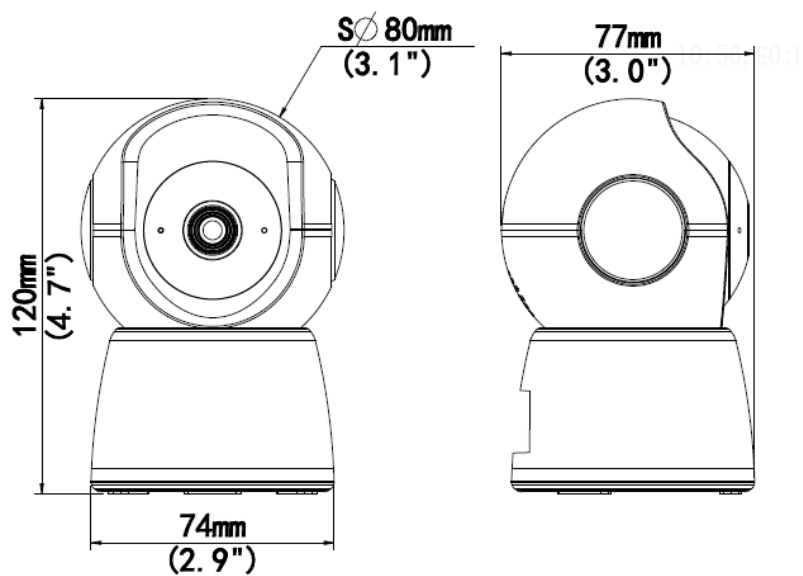

LED indicator

1, red/blue

Dimensions

www.uniview.com/uniarch

©2023 Zhejiang Uniview Technologies Co., Ltd. All rights reserved.

*Product specifications and availability are subject to change without notice.