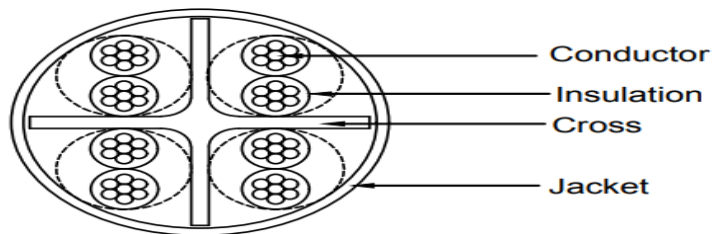

P6A021L

Patch cord category 6A, 4 Pair, 26 AWG, TIA-568B, Blue, 7 ft (2.1 m)

No.	Mat.Name	Description
c	Cable	U/UTP CAT6A CABLE AWG26/7(7/0.16±0.008BC)*4P+Cross+ PVC. OD 5.0±0.2MM Printing :
b	Overmold	PVC
a	Connector	RJ45 8P8C ,Unshielded,GOLD PLATED Fu"

TIA-568B

Remarks:

1.100% open circuit short circuit&displacement test

2.Fluke Channel test Pass.

TEST LIMIT: ISO11801 Channel ClassEa

3.ROHS 2.0 AND REACH COMPLIANT