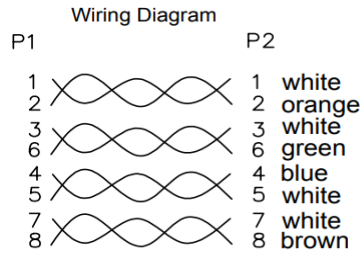

P6A021L

Patch cord category 6A, 4 Pair, 26 AWG, TIA-568B, Blue, 7 ft (2.1 m)

No.	Mat.Name	Description
c	Cable	U/UTP CAT6A CABLE AWG26/7(7/0.16±0.008BC)*4P+Cross+ PVC. OD 5.0±0.2MM Printing :
b	Overmold	PVC
a	Connector	RJ45 8P8C ,Unshielded,GOLD PLATED Fu"