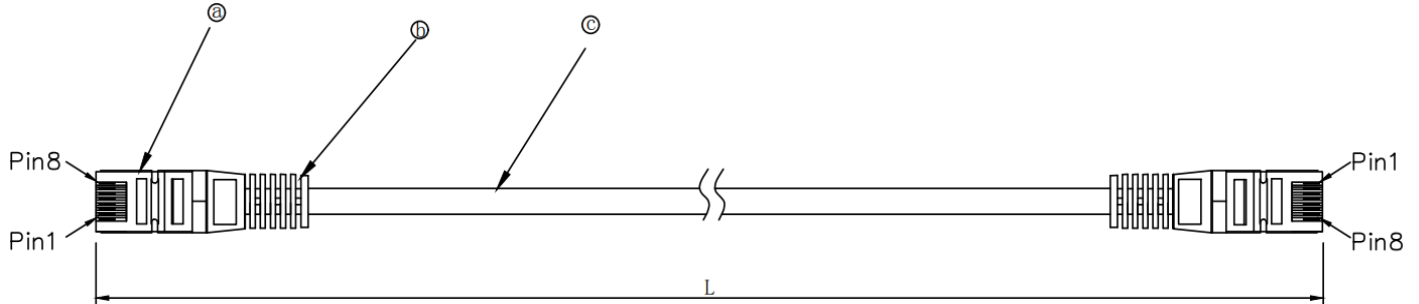

P6A021L

Patch cord category 6A, 4 Pair, 26 AWG, TIA-568B, Blue, 7 ft (2.1 m)

No.	Mat.Name	Description
c	Cable	U/UTP CAT6A CABLE AWG26/7(7/0.16±0.008BC)*4P+Cross+ PVC. OD 5.0±0.2MM Printing :
b	Overmold	PVC
a	Connector	RJ45 8P8C ,Unshielded,GOLD PLATED Fu"

TIA-568B

Remarks:

1.100% open circuit short circuit&displacement test

2.Fluke Channel test Pass.

TEST LIMIT: ISO11801 Channel ClassEa

3.ROHS 2.0 AND REACH COMPLIANT