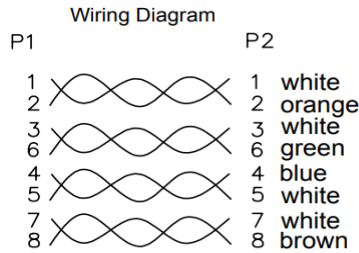

Patch cord category 6A, 4 Pair, 26 AWG, TIA-568B, Blue, 3 ft (0.9m)

No.	Mat.Name	Description
c	Cable	U/UTP CAT6A CABLE AWG26/7(7/0.16±0.008BC)*4P+Cross+ PVC. OD 5.0±0.2MM Printing :
b	Overmold	PVC
a	Connector	RJ45 8P8C ,Unshielded,GOLD PLATED Fu"