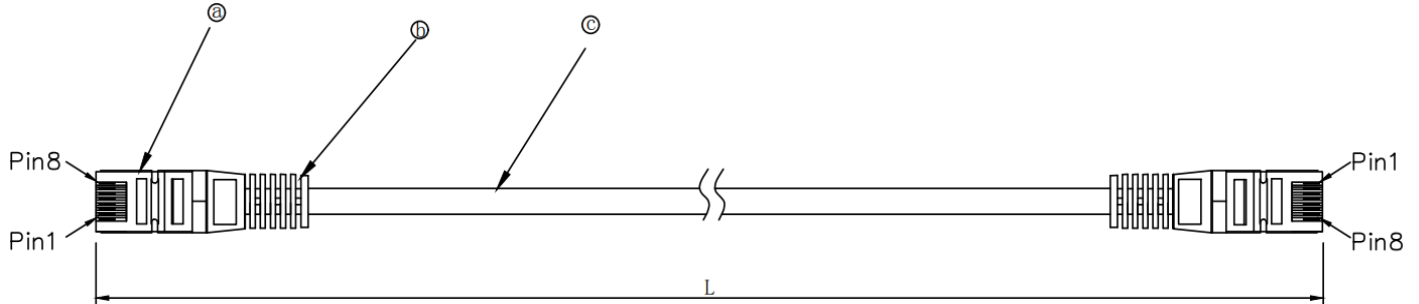

Patch cord category 6A, 4 Pair, 26 AWG, TIA-568B, Blue, 3 ft (0.9m)

No.	Mat.Name	Description
c	Cable	U/UTP CAT6A CABLE AWG26/7(7/0.16±0.008BC)*4P+Cross+ PVC. OD 5.0±0.2MM Printing :
b	Overmold	PVC
a	Connector	RJ45 8P8C ,Unshielded,GOLD PLATED Fu"

TIA-568B

Remarks:

1.100% open circuit short circuit&displacement test

2.Fluke Channel test Pass.

TEST LIMIT: ISO11801 Channel ClassEa

3.ROHS 2.0 AND REACH COMPLIANT