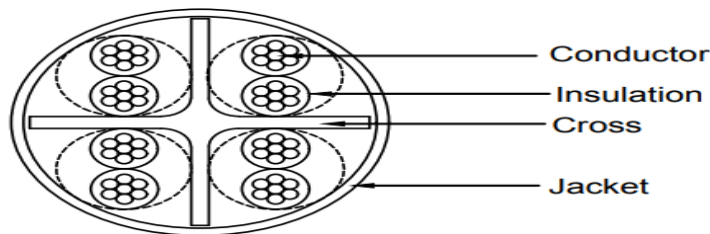

Patch cord category 6A, 4 Pair, 26 AWG, TIA-568B, Blue, 3 ft (0.9m)

No.	Mat.Name	Description
c	Cable	U/UTP CAT6A CABLE AWG26/7(7/0.16±0.008BC)*4P+Cross+ PVC. OD 5.0±0.2MM Printing :
b	Overmold	PVC
a	Connector	RJ45 8P8C ,Unshielded,GOLD PLATED Fu"

TIA-568B

Remarks:

1.100% open circuit short circuit&displacement test

2.Fluke Channel test Pass.

TEST LIMIT: ISO11801 Channel ClassEa

3.ROHS 2.0 AND REACH COMPLIANT